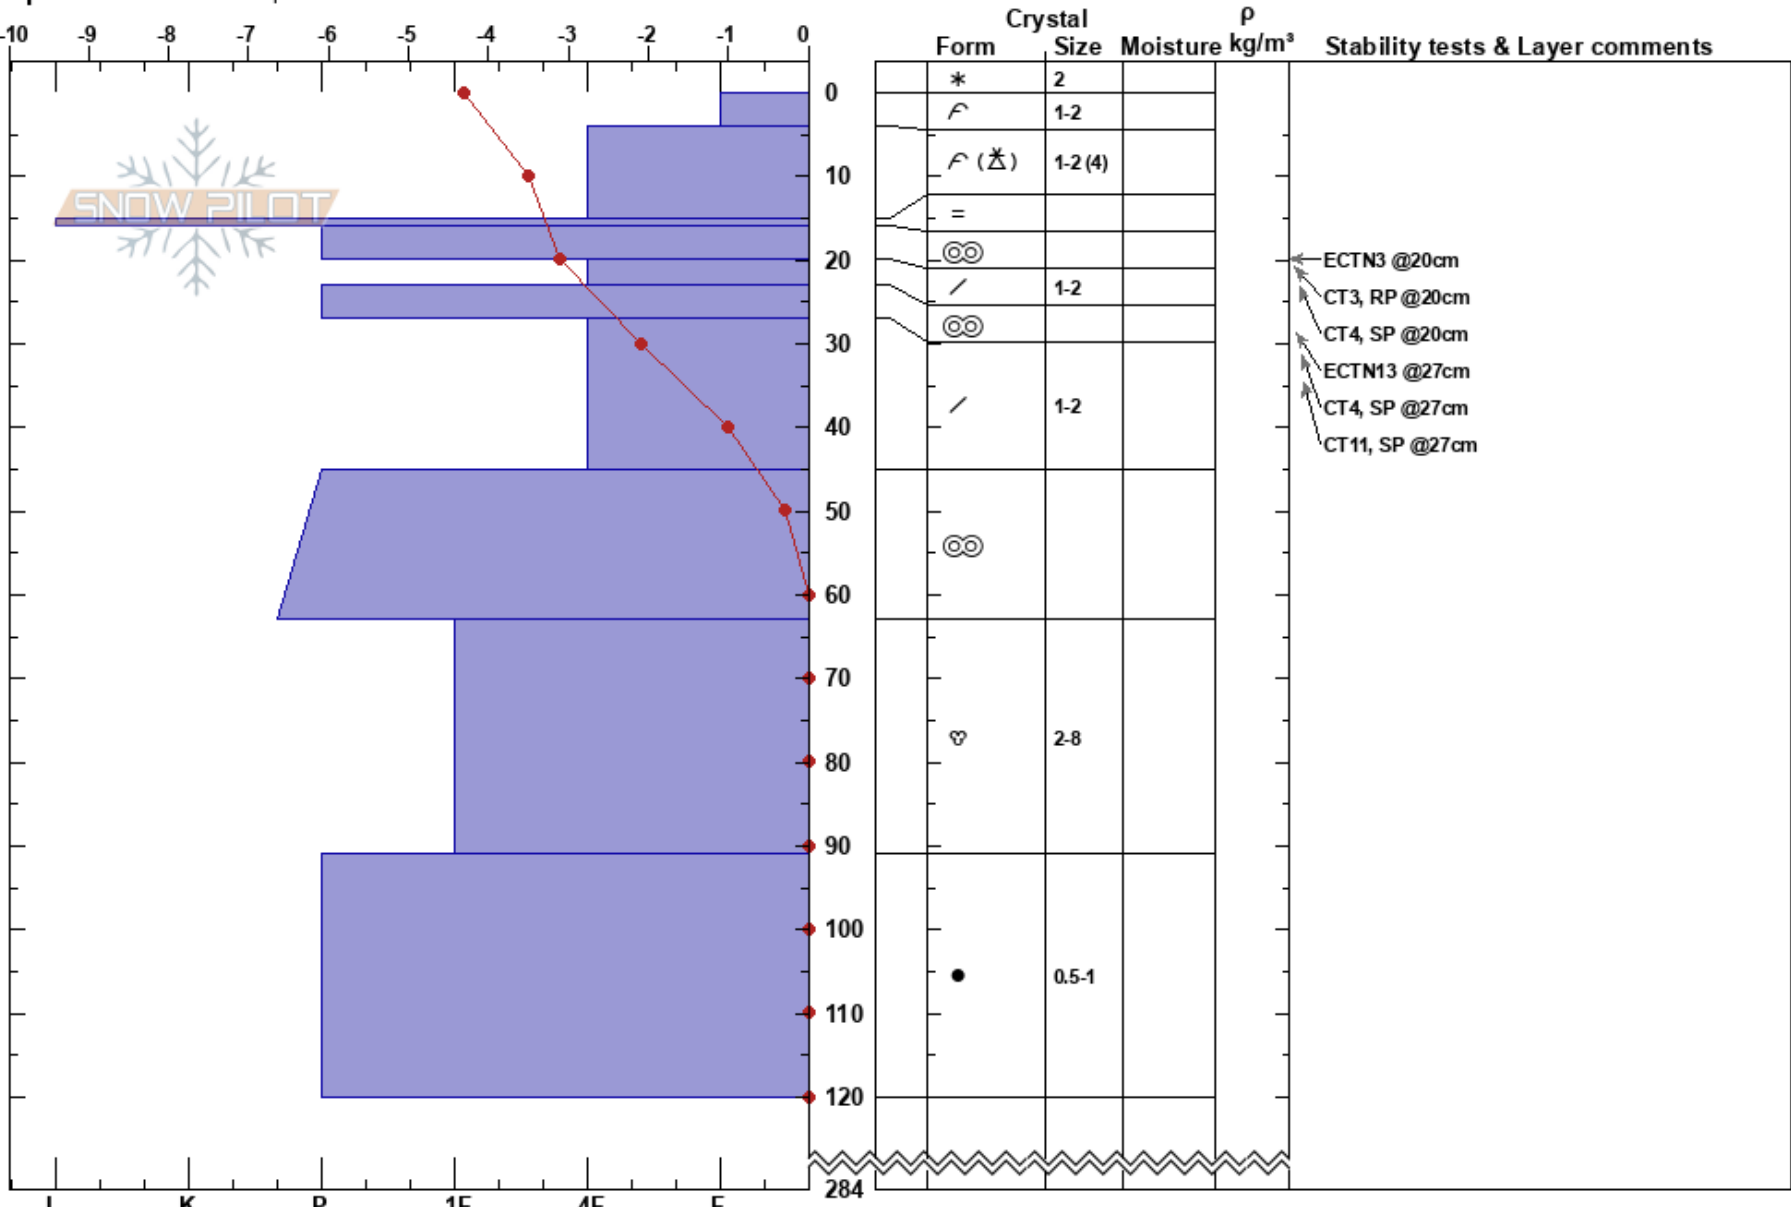

Machine Rd NW  
 Coast Mountains  
 BC  
**Elevation:** 1180 m  
**Aspect:** NW  
**Specifics:** We skied slope

Alessandro Lanius-Pascuzzi  
 16/02/2023 - 11:05  
**Co-ord:** 49.38814N, -123.07691W  
**Slope Angle:** 40°  
**Wind Loading:**

**Stability:**  
**Air Temperature:** -4.3°C  
**Sky Cover:** X  
**Precipitation:** S1  
**Wind:** Calm

**HS:** 284

**Layer Notes:**

**Notes:**