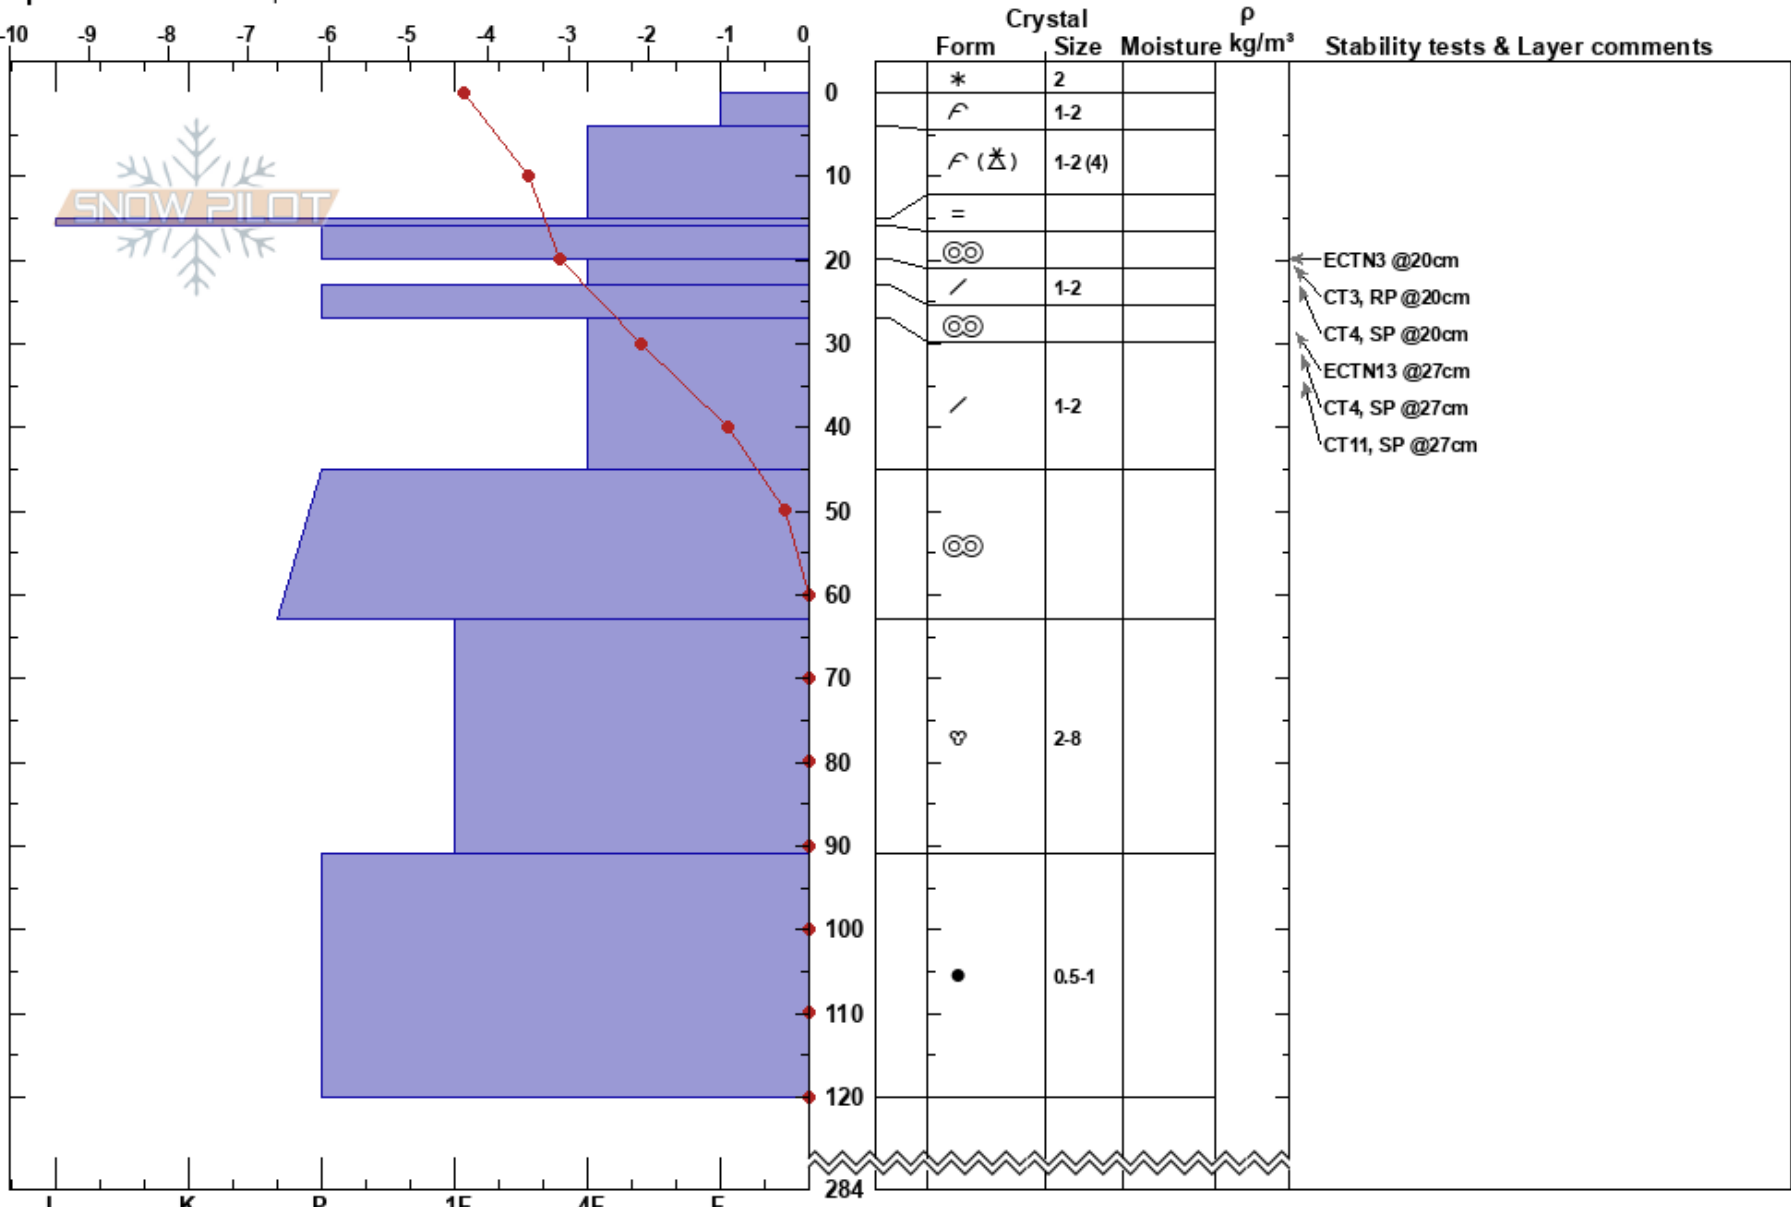

Machine Rd NW
 Coast Mountains
 BC
 Elevation: 1180 m
 Aspect: NW
 Specifics: We skied slope

Alessandro Lanius-Pascuzzi
 16/02/2023 - 11:05
 Co-ord: 49.38814N, -123.07691W
 Slope Angle: 40°
 Wind Loading:

Stability: **HS:284** **Layer Notes:**
 Air Temperature: -4.3°C
 Sky Cover: X
 Precipitation: S1
 Wind: Calm

Notes: