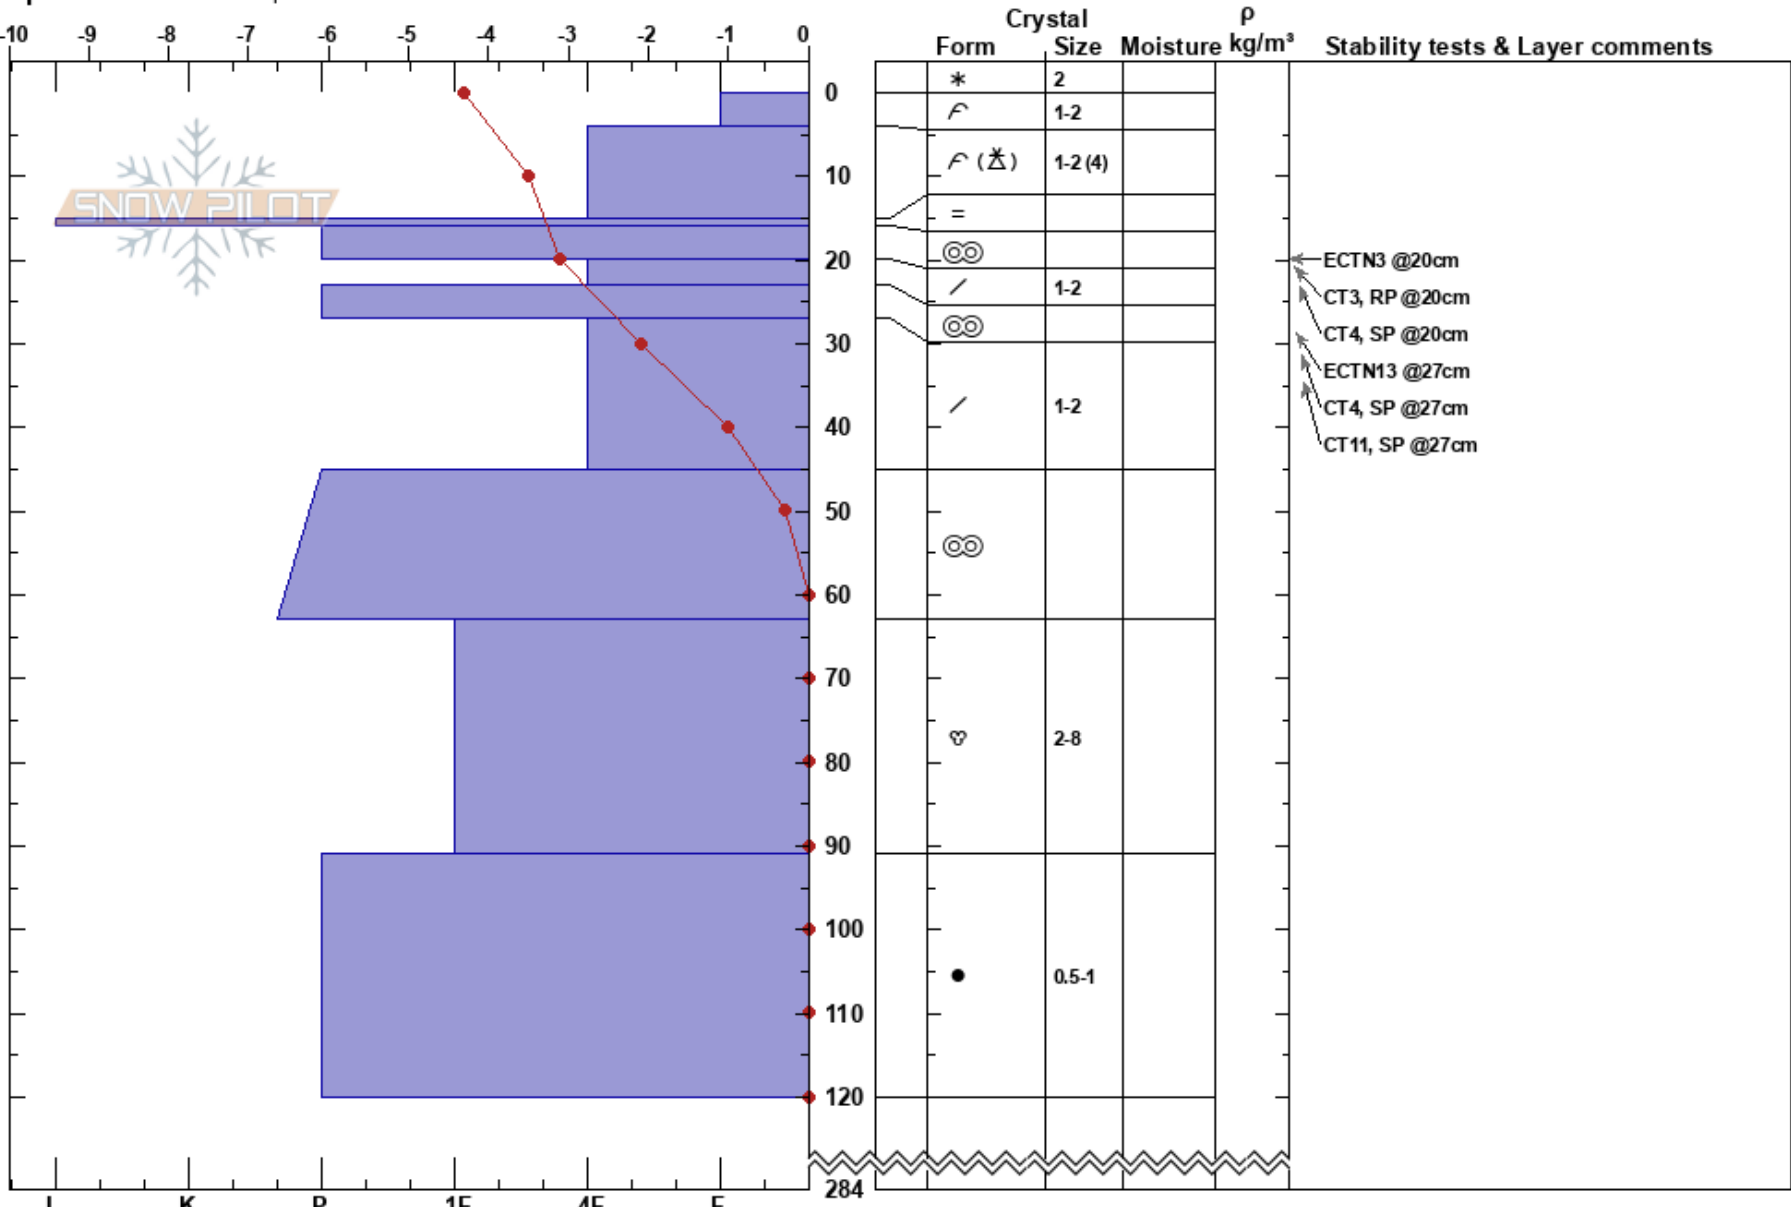

Machine Rd NW
 Coast Mountains
 BC
 Elevation: 1180 m
 Aspect: NW
 Specifics: We skied slope

Alessandro Lanius-Pascuzzi
 16/02/2023 - 11:05
 Co-ord: 49.38814N, -123.07691W
 Slope Angle: 40°
 Wind Loading:

Stability: **HS:284** Layer Notes:
 Air Temperature: -4.3°C
 Sky Cover: X
 Precipitation: S1
 Wind: Calm

Notes: