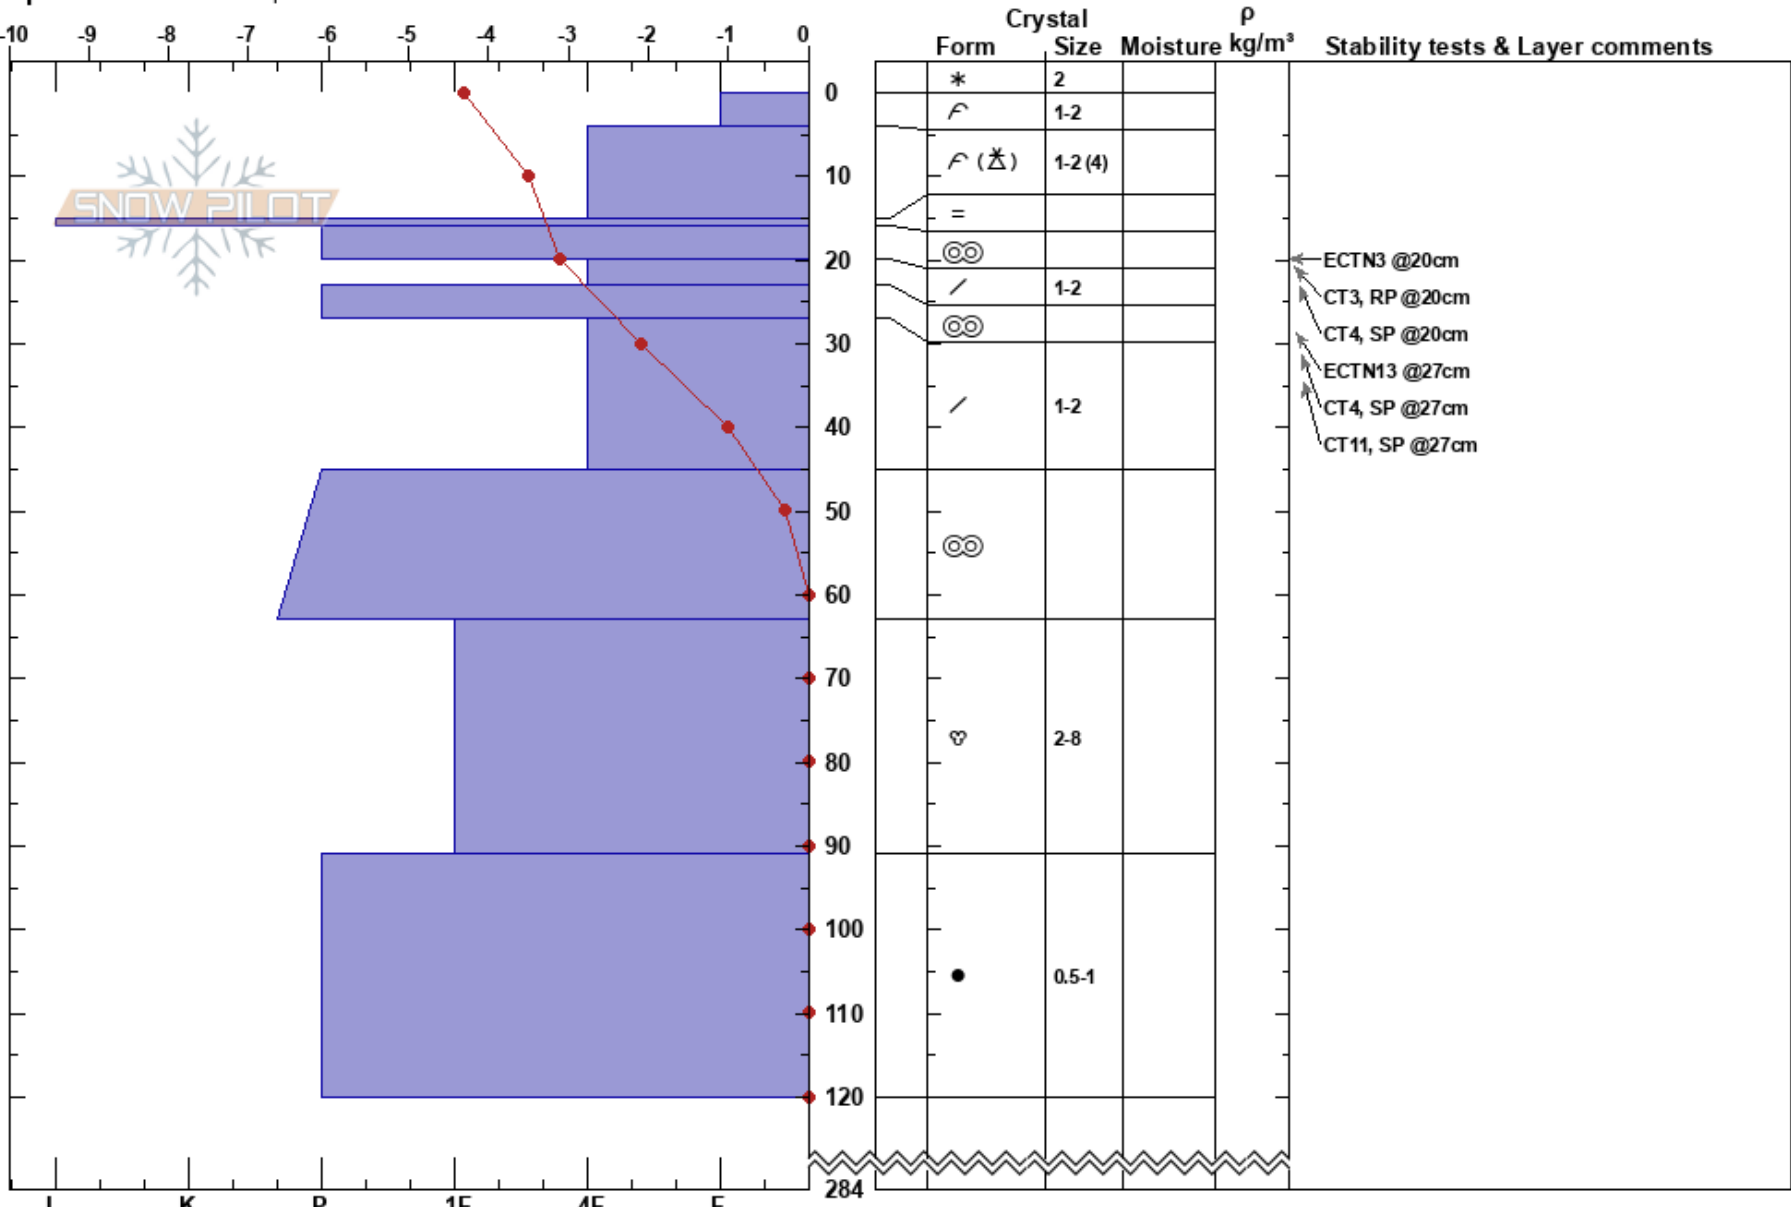

Machine Rd NW
 Coast Mountains
 BC
Elevation: 1180 m
Aspect: NW
Specifics: We skied slope

Alessandro Lanius-Pascuzzi
 16/02/2023 - 11:05
Co-ord: 49.38814N, -123.07691W
Slope Angle: 40°
Wind Loading:

Stability:
Air Temperature: -4.3°C
Sky Cover: X
Precipitation: S1
Wind: Calm

HS: 284

Layer Notes:

Notes: