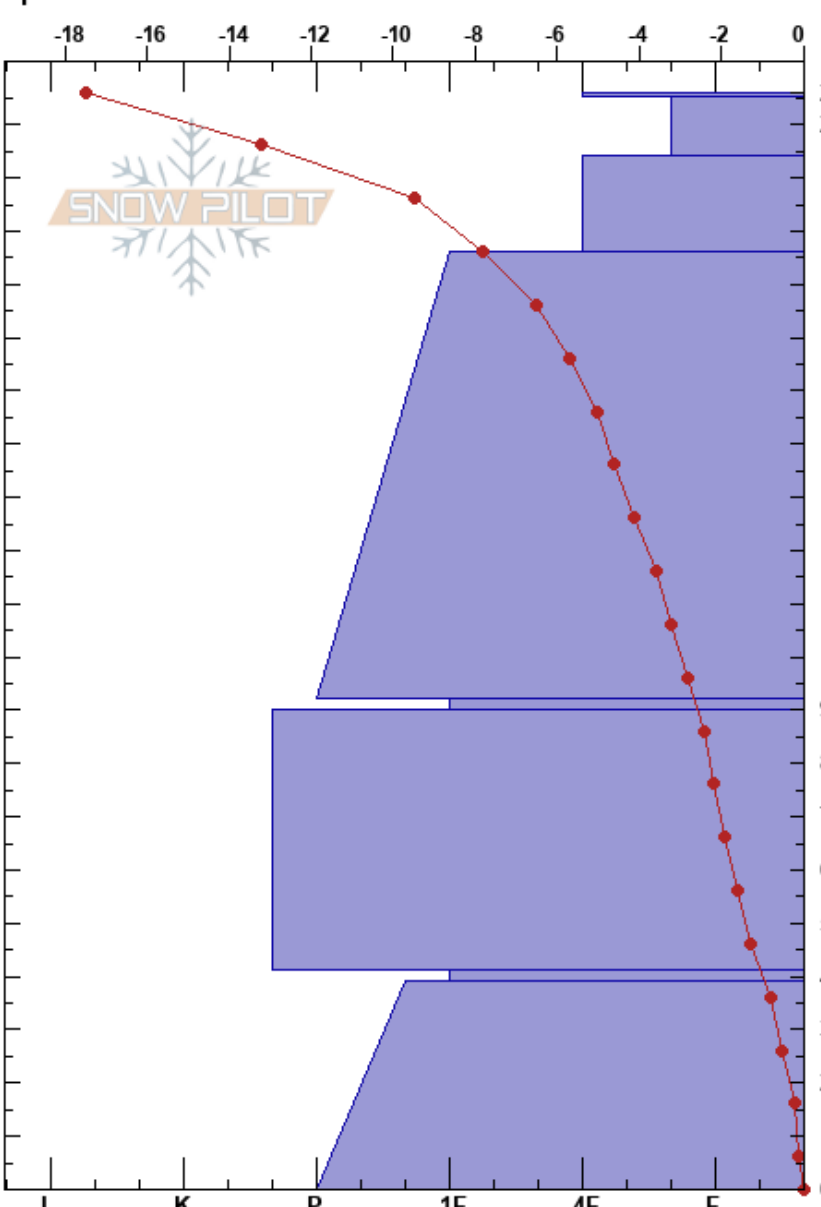

Little Shot  
 Bear River Range  
 UT  
 Elevation: 8450 ft  
 Aspect: NW  
 Specifics:

Maxwell Hamlin  
 02/16/2023 - 10:30am  
 Co-ord: 41.37678N, -111.79456W  
 Slope Angle: 28°  
 Wind Loading: no

Stability:  
 Air Temperature: -11.6°C  
 Sky Cover: CLR  
 Precipitation: NO  
 Wind: N Calm

HS:206  
 Layer Notes:  
 92-90cm: Problematic layer

Form	Crystal		Moisture	ρ kg/m³	Stability tests & Layer comments
	Size				
☐	0.5				
⊙⊙	1				
/	0.5-1				
/	1				
•	0.5				
⊖	1-1.5				
•	0.5				
⊖	1-2				
⊖					

Notes:

I K P 1F 4F F  
 0 10 20 30 40 50 60 70 80 90 100 110 120 130 140 150 160 170 180 190 200 206

ECTX