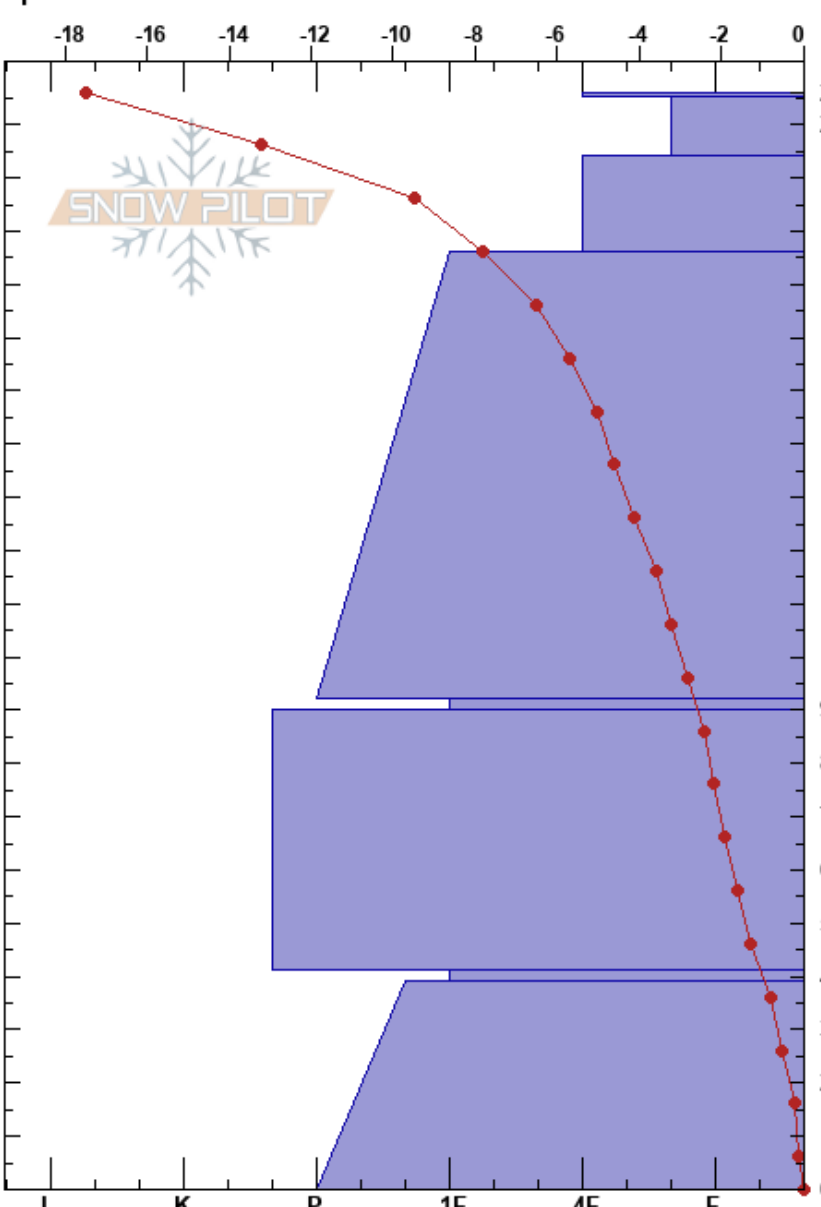

Little Shot
 Bear River Range
 UT
 Elevation: 8450 ft
 Aspect: NW
 Specifics:

Maxwell Hamlin
 02/16/2023 - 10:30am
 Co-ord: 41.37678N, -111.79456W
 Slope Angle: 28°
 Wind Loading: no

Stability:
 Air Temperature: -11.6°C
 Sky Cover: CLR
 Precipitation: NO
 Wind: N Calm

HS:206
 Layer Notes:
 92-90cm: Problematic layer

	Crystal		Moisture	ρ kg/m³	Stability tests & Layer comments
	Form	Size			
206	☐	0.5			
200	⊙⊙	1			
190	/	0.5-1			
180	/	1			
170					
160					
150					
140					
130	•	0.5			
120					
110					
100					
90	⊖	1-1.5			
80					
70	•	0.5			
60					
50					
40	⊖	1-2			
30					
20	⊖				
10					
0					