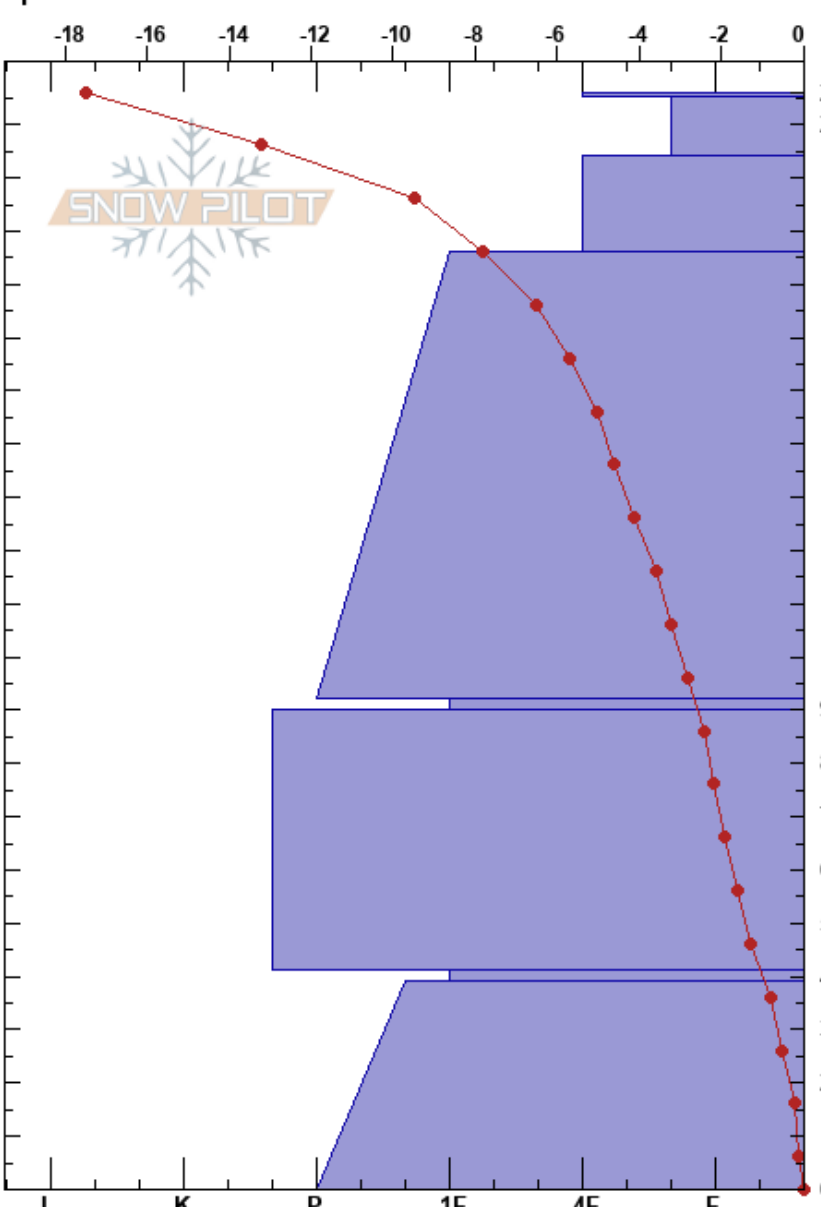

Little Shot
 Bear River Range
 UT
 Elevation: 8450 ft
 Aspect: NW
 Specifics:

Maxwell Hamlin
 02/16/2023 - 10:30am
 Co-ord: 41.37678N, -111.79456W
 Slope Angle: 28°
 Wind Loading: no

Stability:
 Air Temperature: -11.6°C
 Sky Cover: CLR
 Precipitation: NO
 Wind: N Calm

HS:206
 Layer Notes:
 92-90cm: Problematic layer

Form	Crystal		Moisture	ρ kg/m ³	Stability tests & Layer comments
	Size				
☐	0.5				
⊙⊙	1				
/	0.5-1				
/	1				
•	0.5				
⊖	1-1.5				
•	0.5				
⊖	1-2				
⊖					