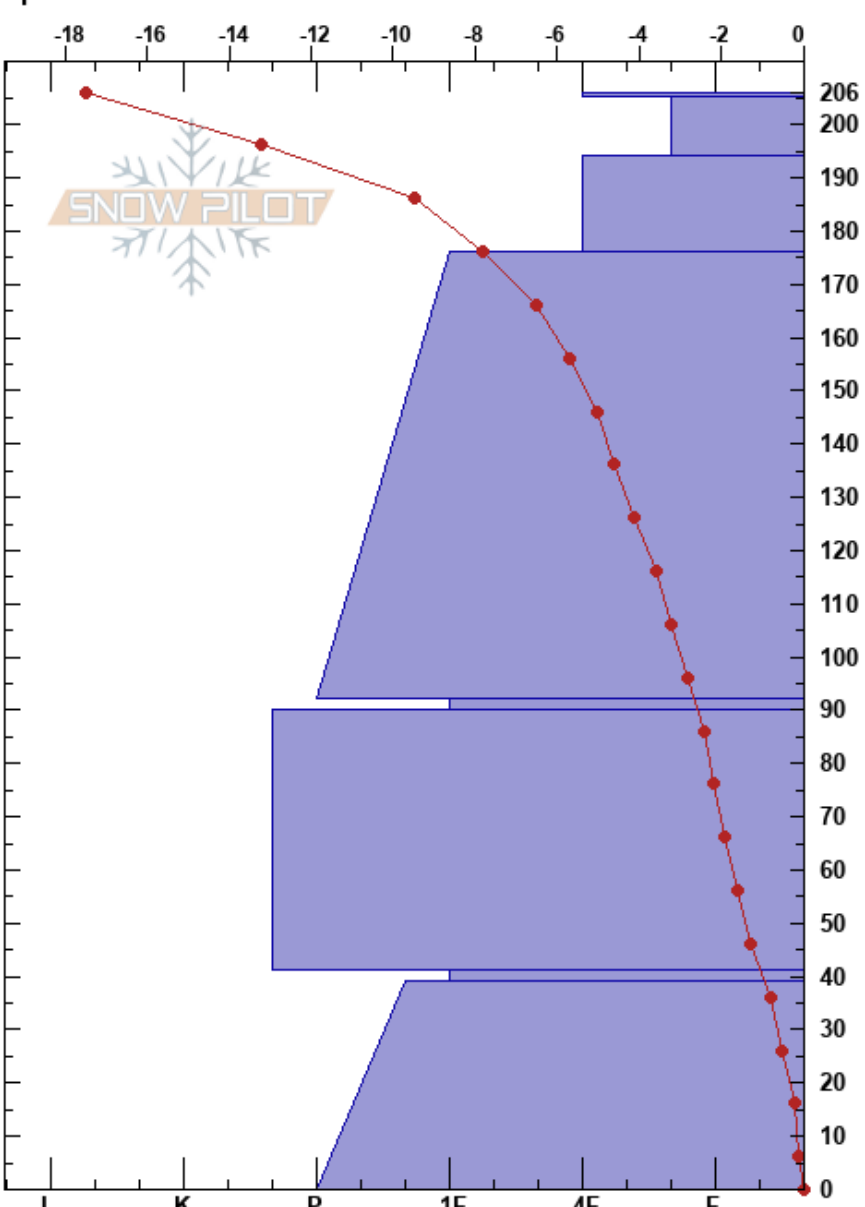

Little Shot
 Bear River Range
 UT
 Elevation: 8450 ft
 Aspect: NW
 Specifics:

Maxwell Hamlin
 02/16/2023 - 10:30am
 Co-ord: 41.37678N, -111.79456W
 Slope Angle: 28°
 Wind Loading: no

Stability:
 Air Temperature: -11.6°C
 Sky Cover: CLR
 Precipitation: NO
 Wind: N Calm

HS:206
 Layer Notes:
 92-90cm: Problematic layer

Form	Crystal		Moisture	ρ kg/m³	Stability tests & Layer comments
	Size				
☐	0.5				
⊙⊙	1				
/	0.5-1				
/	1				
•	0.5				
⊖	1-1.5				
•	0.5				
⊖	1-2				
⊖					