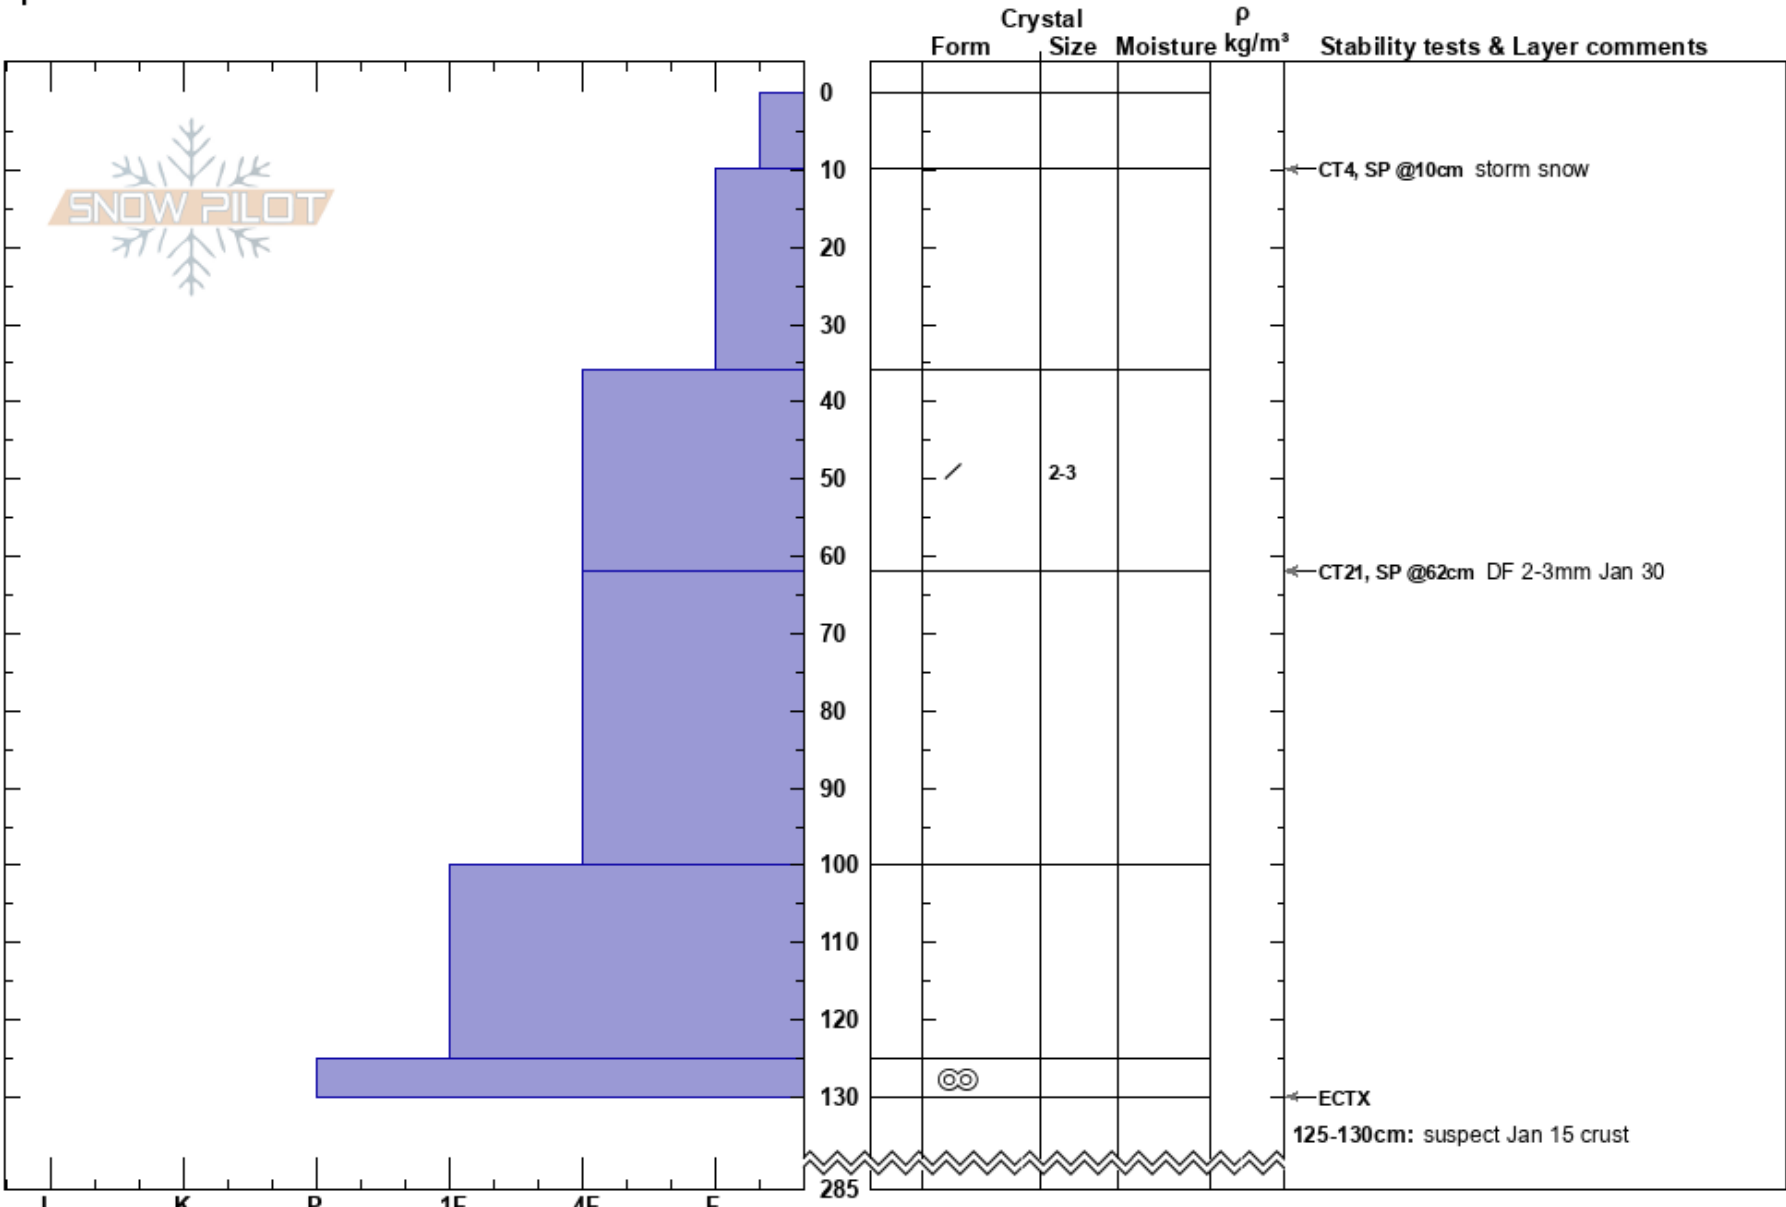

20230216-me so horny  
 Monashee  
 BC  
 Elevation: 1530 m  
 Aspect: NE  
 Specifics:

Mustang Powder  
 16/02/2023 - 09:12  
 Co-ord:  
 Slope Angle: 25°  
 Wind Loading:

Stability:  
 Air Temperature:  
 Sky Cover: OVC  
 Precipitation: S1  
 Wind: Calm

HS:285  
 PF: 50  
 36-62cm: Problematic layer  
 125-130cm: suspect Jan 15 crust

Notes: