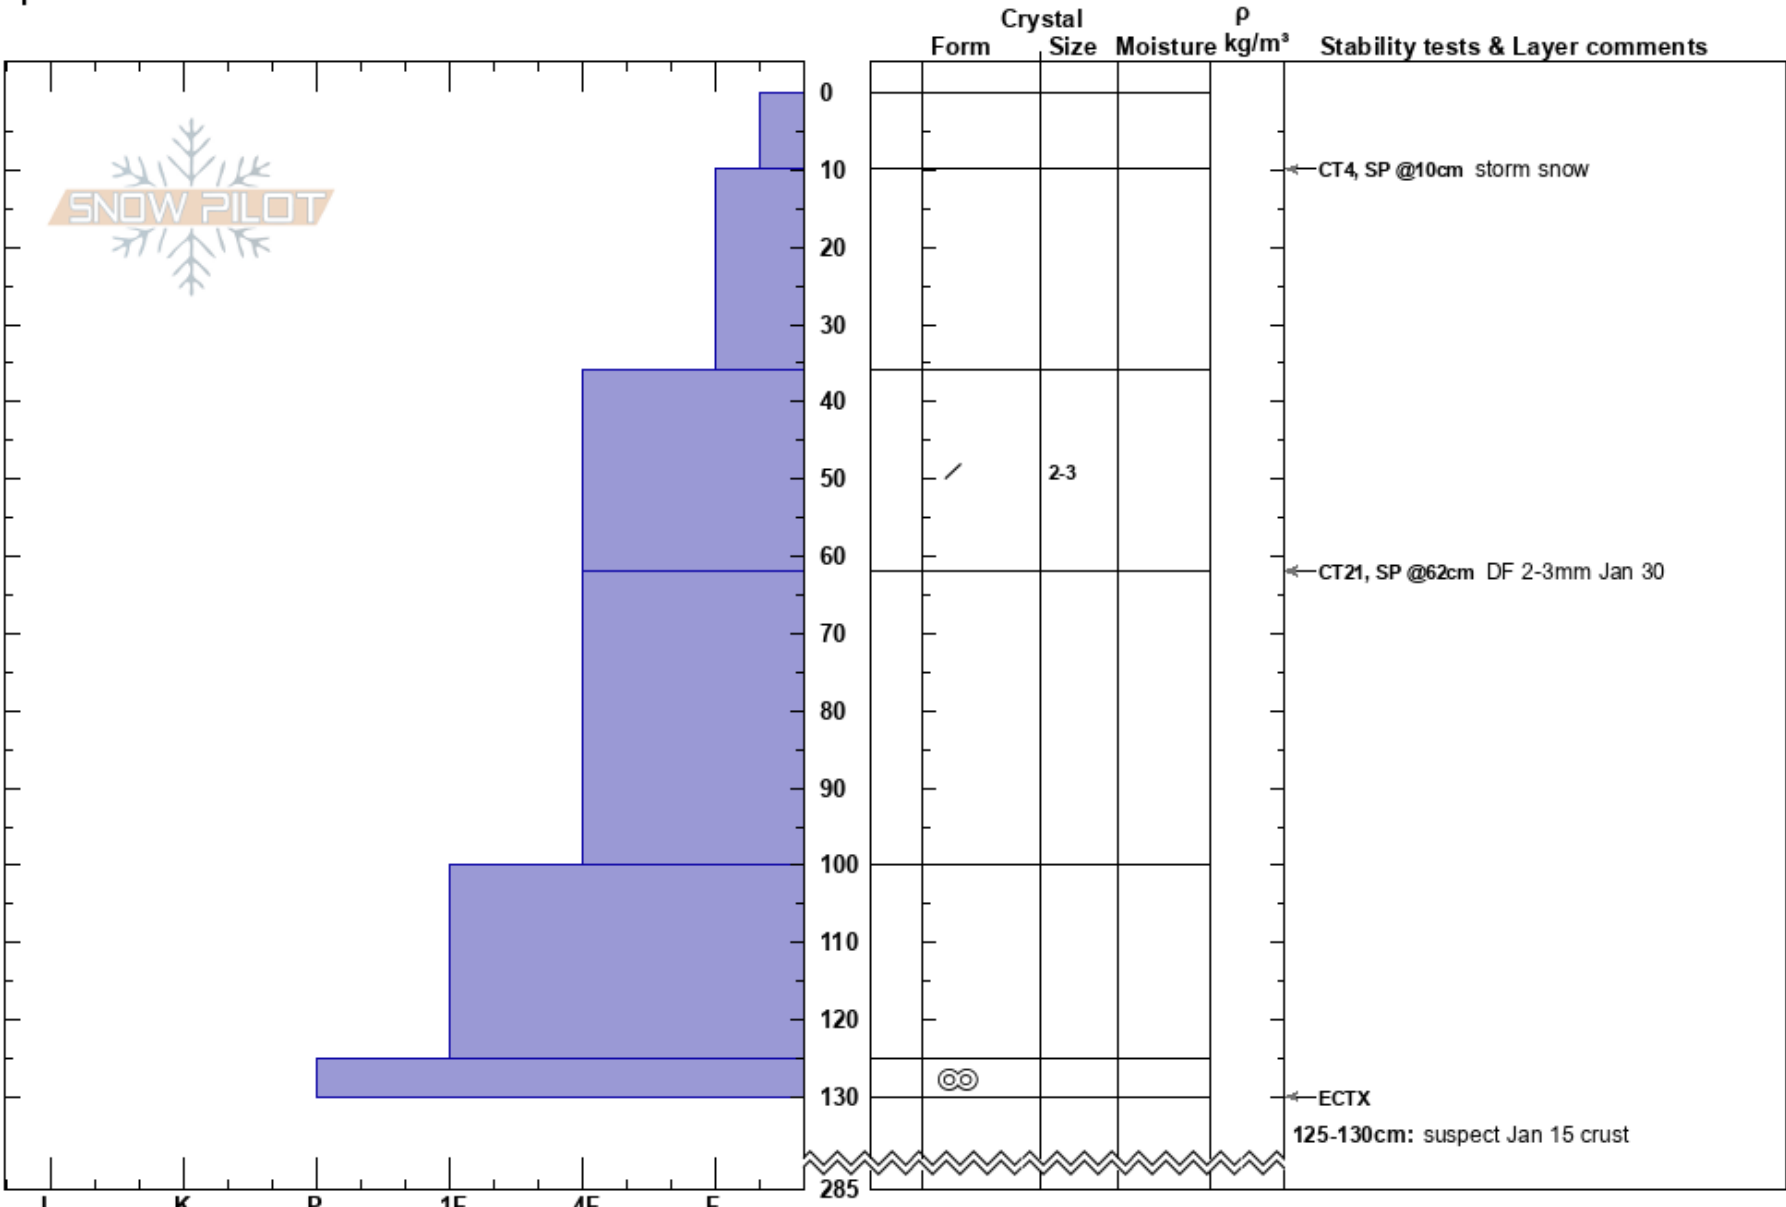

20230216-me so horny
 Monashee
 BC
 Elevation: 1530 m
 Aspect: NE
 Specifics:

Mustang Powder
 16/02/2023 - 09:12
 Co-ord:
 Slope Angle: 25°
 Wind Loading:

Stability:
 Air Temperature:
 Sky Cover: OVC
 Precipitation: S1
 Wind: Calm

HS:285
 PF: 50
 36-62cm: Problematic layer
 125-130cm: suspect Jan 15 crust

Notes: