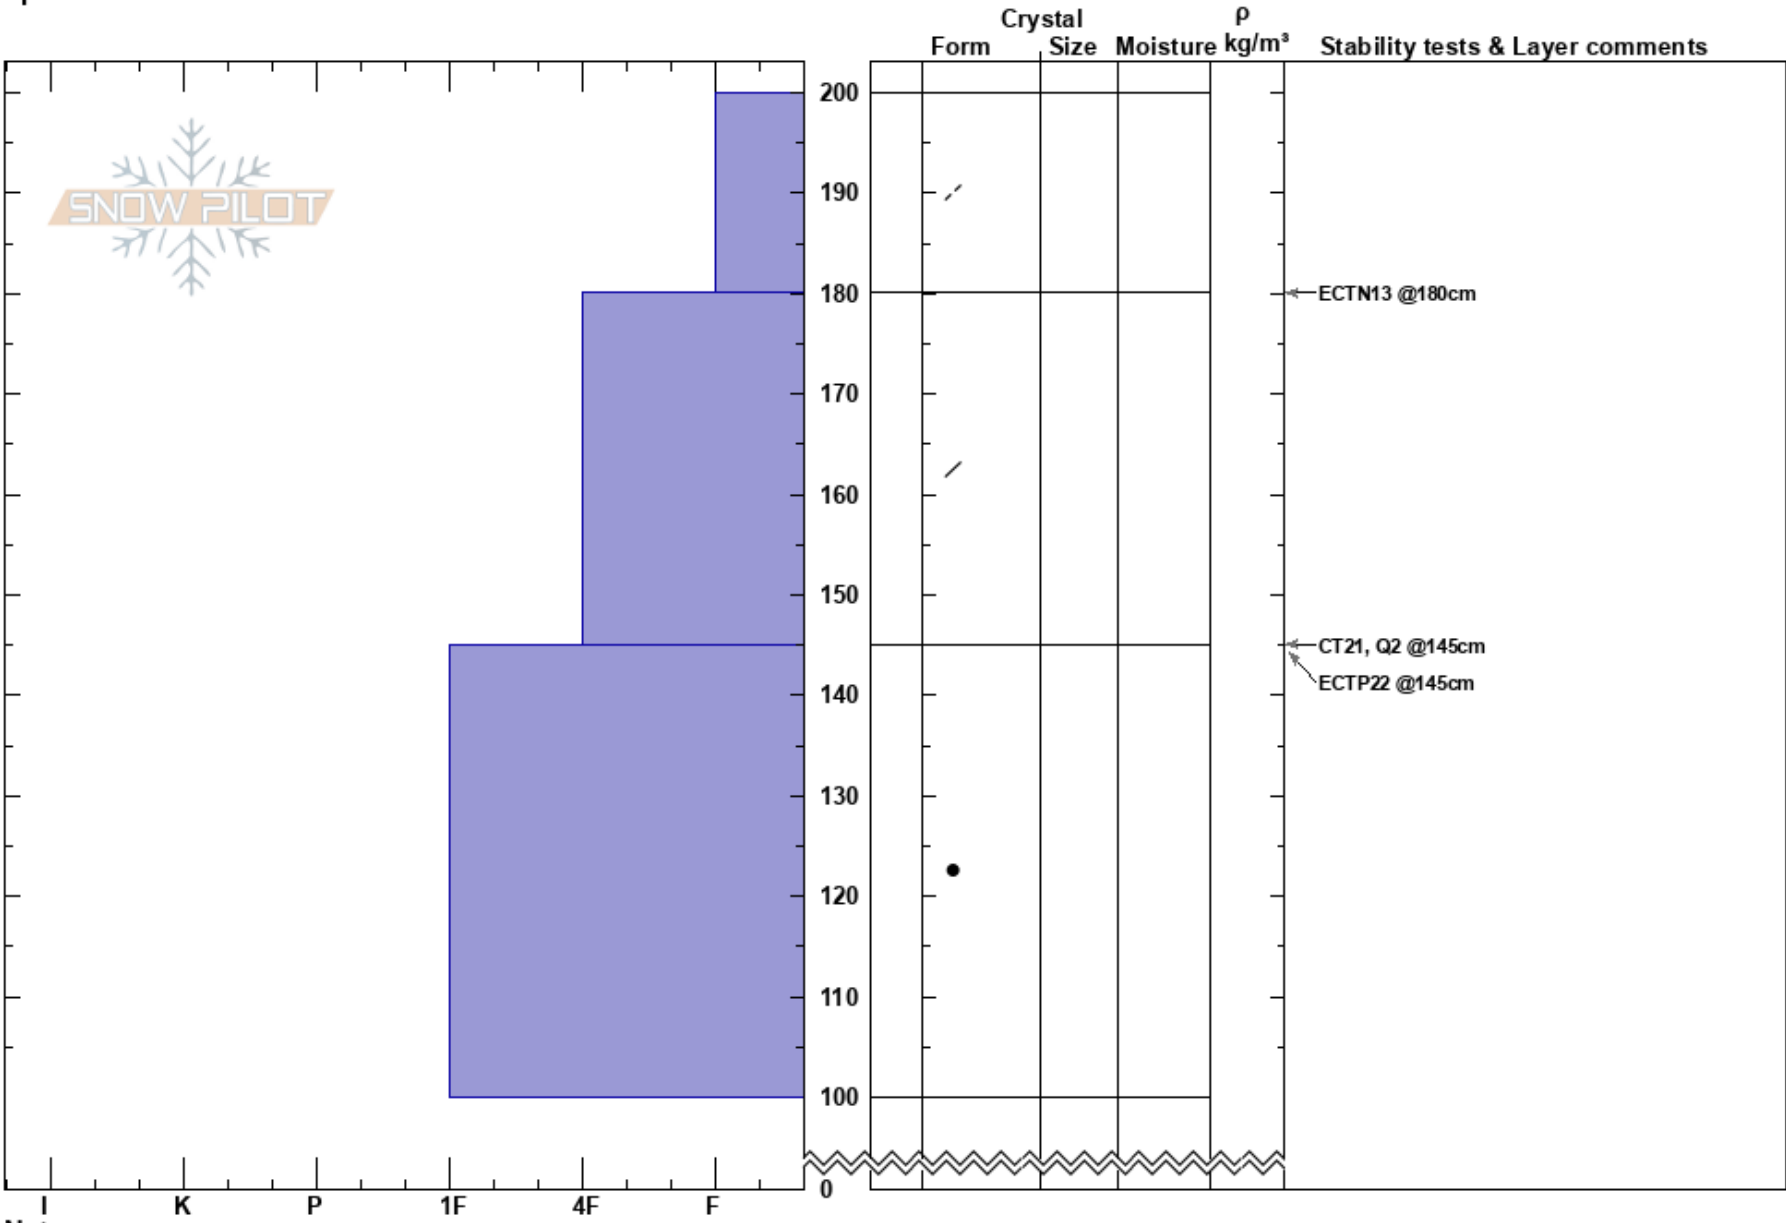

Watering Hole, Austin
Palisades
ID
Elevation: 9490 ft
Aspect: E
Specifics:

Matt Lloyd
02/12/2023 - 11:00am
Co-ord:
Slope Angle: 40°
Wind Loading: no

Stability:
Air Temperature: 32°F
Sky Cover: CLR
Precipitation: NO
Wind: NW Light Breeze
HS:200 Layer Notes: