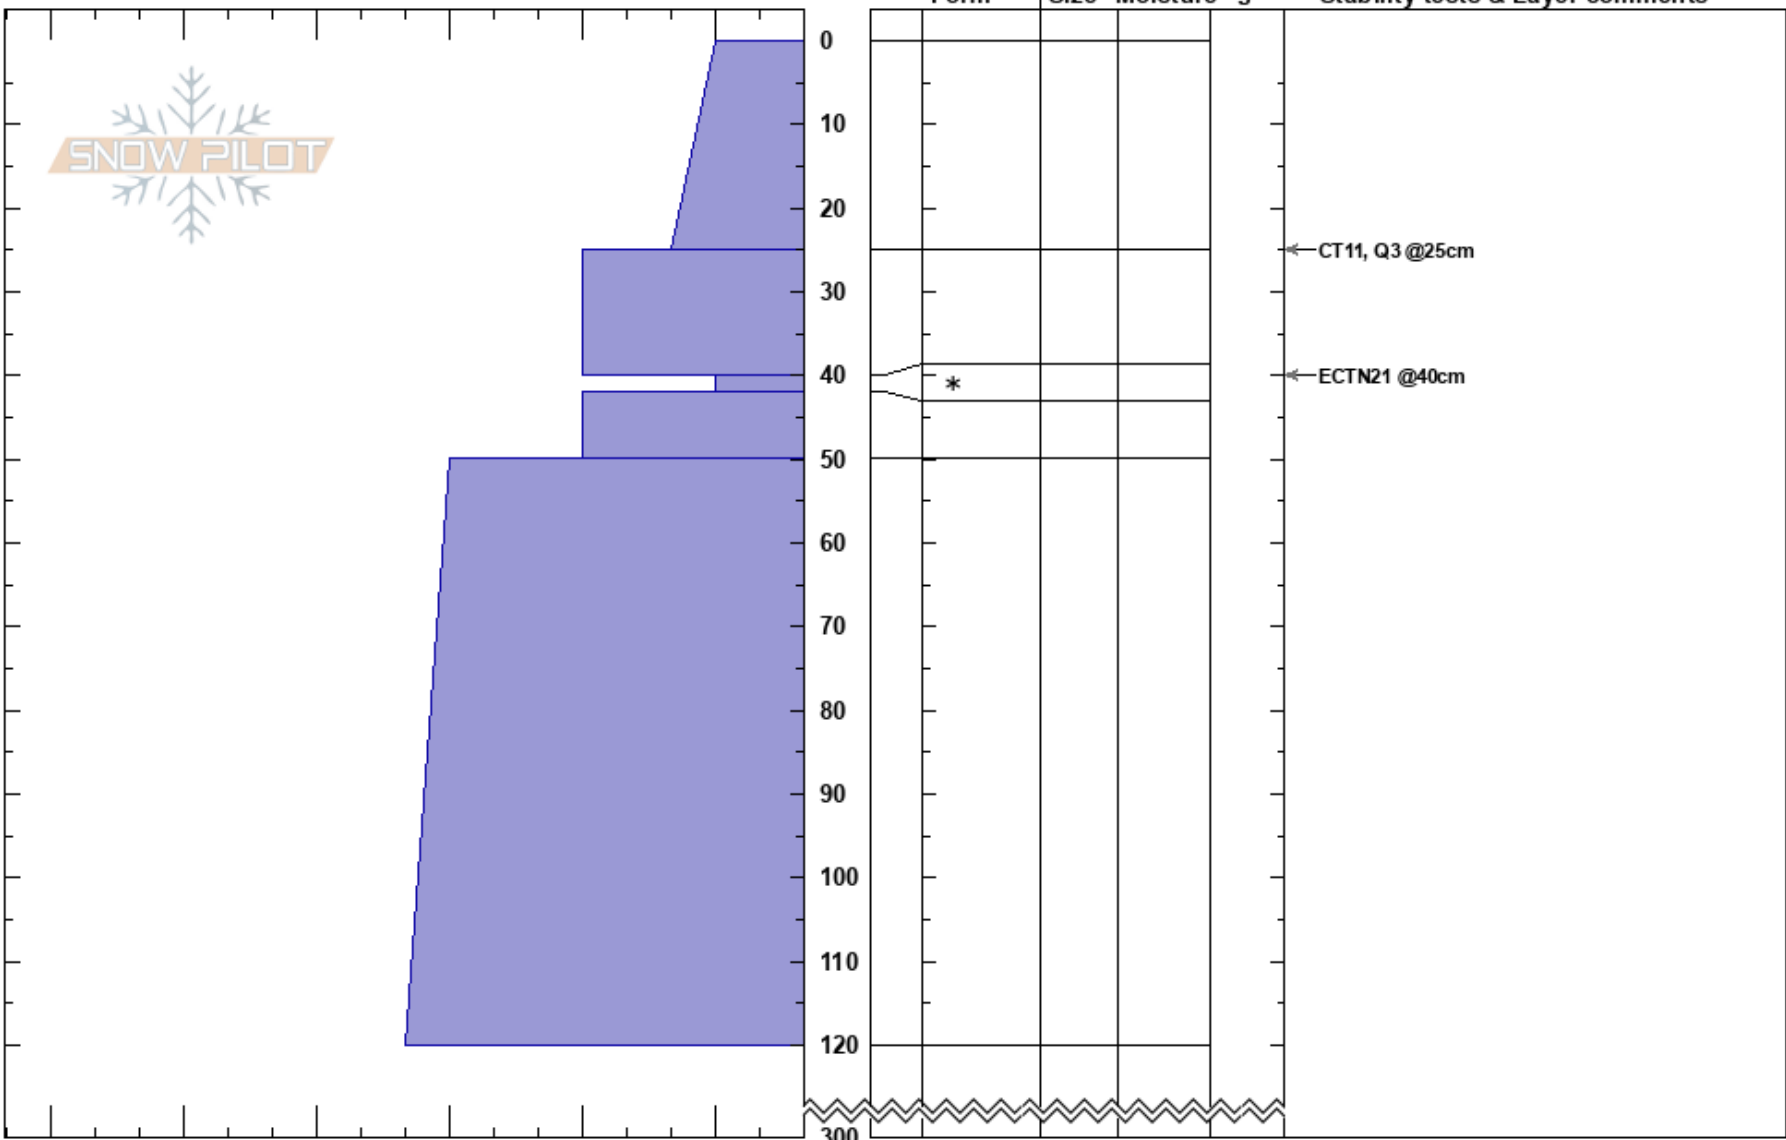

Skywalker
 Kenai Mountains
 AK
 Elevation: 4500 ft
 Aspect: W
 Specifics:

Zachary Alexakis
 02/15/2023 - 10:00am
 Co-ord: 60.62355N, -149.13031W
 Slope Angle: 25°
 Wind Loading:

Stability:
 Air Temperature:
 Sky Cover:
 Precipitation:
 Wind:

HS: 300
 PF: 30 40-42cm: Problematic layer
 PS: 20

Layer Notes:

Notes: I K P 1F 4F F 300