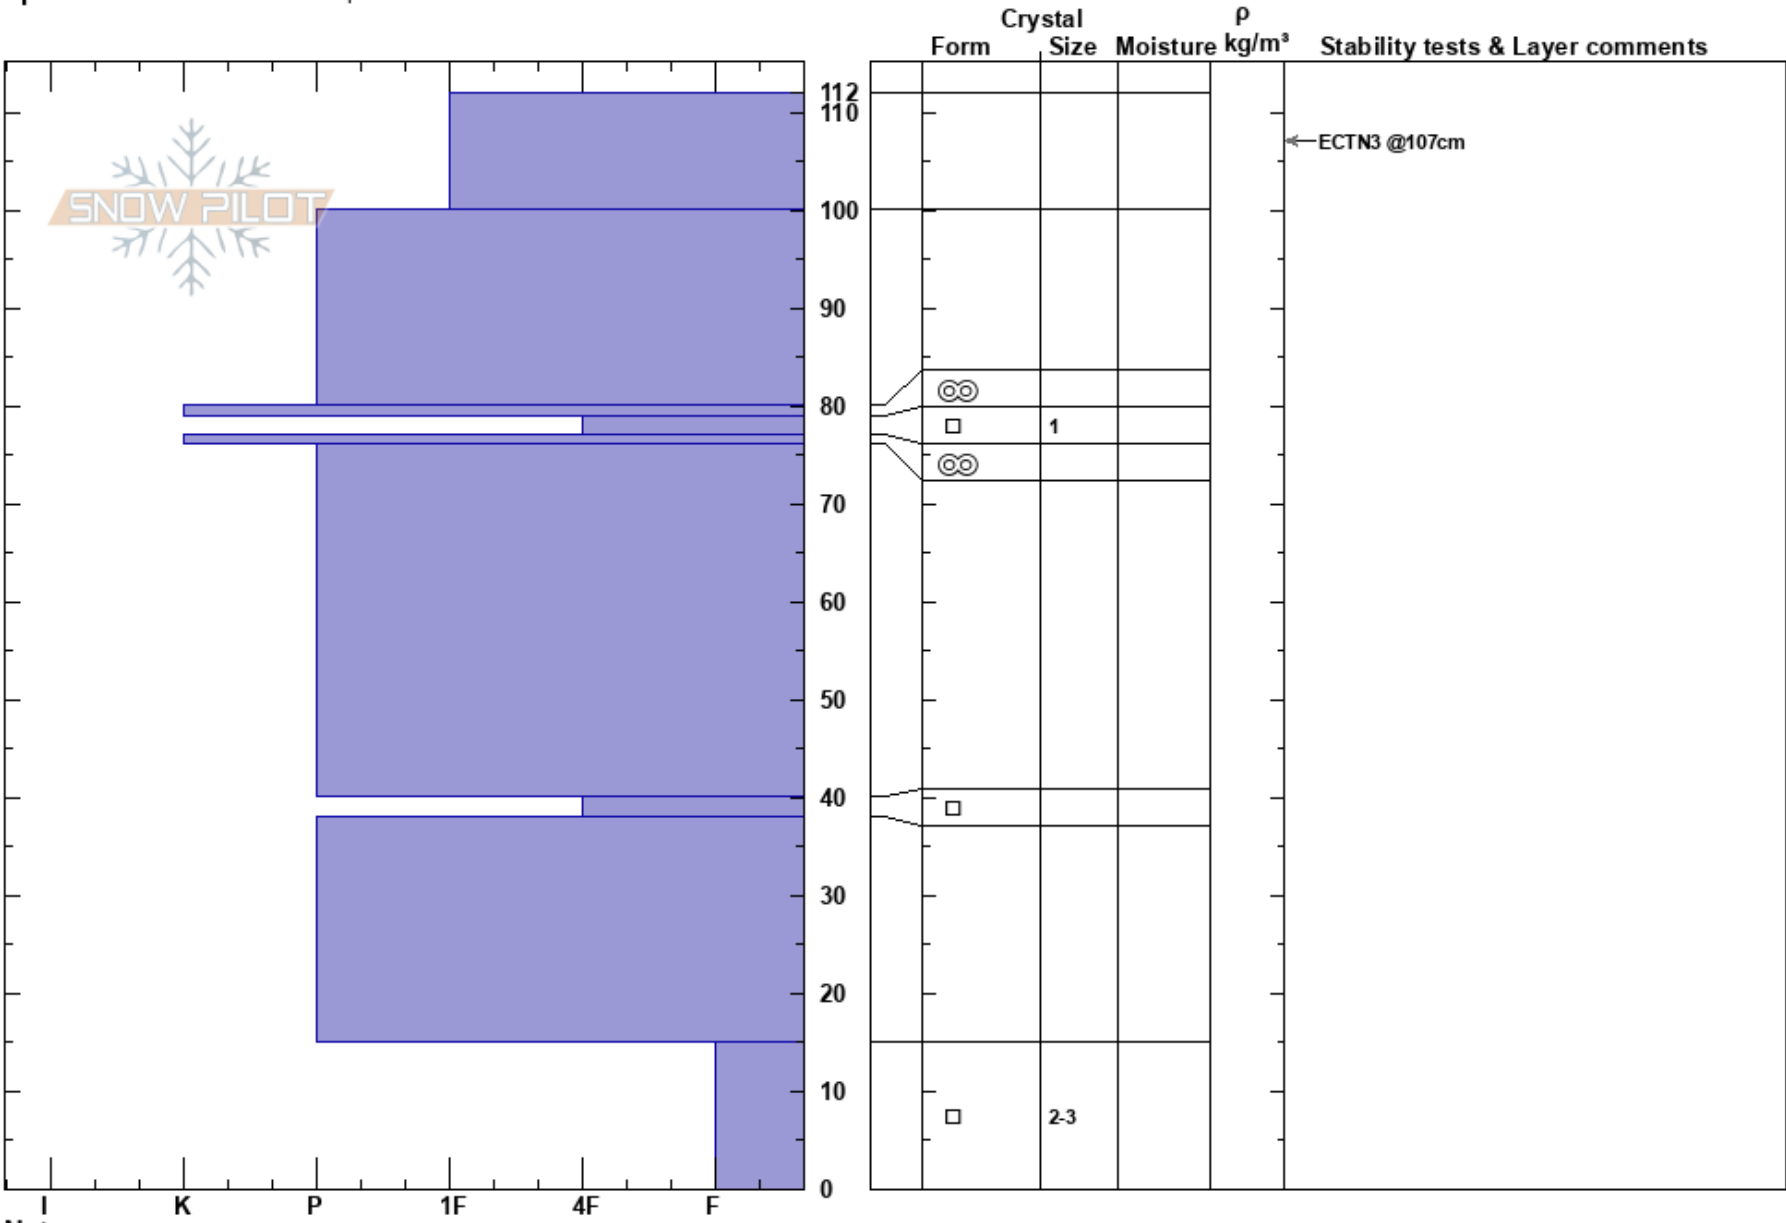

Läktaleden 2
 Abisko
 Sweden
Elevation: 1140 m
Aspect: N
Specifics: We snowmobiled slope

Stefan Hedlund
 16/02/2023 - 12:40
Co-ord:
Slope Angle: 20°
Wind Loading: yes

Stability:
Air Temperature: -2.2°C **PF:** 10
Sky Cover: OVC
Precipitation: NO
Wind: S Moderate

Layer Notes:

Notes: