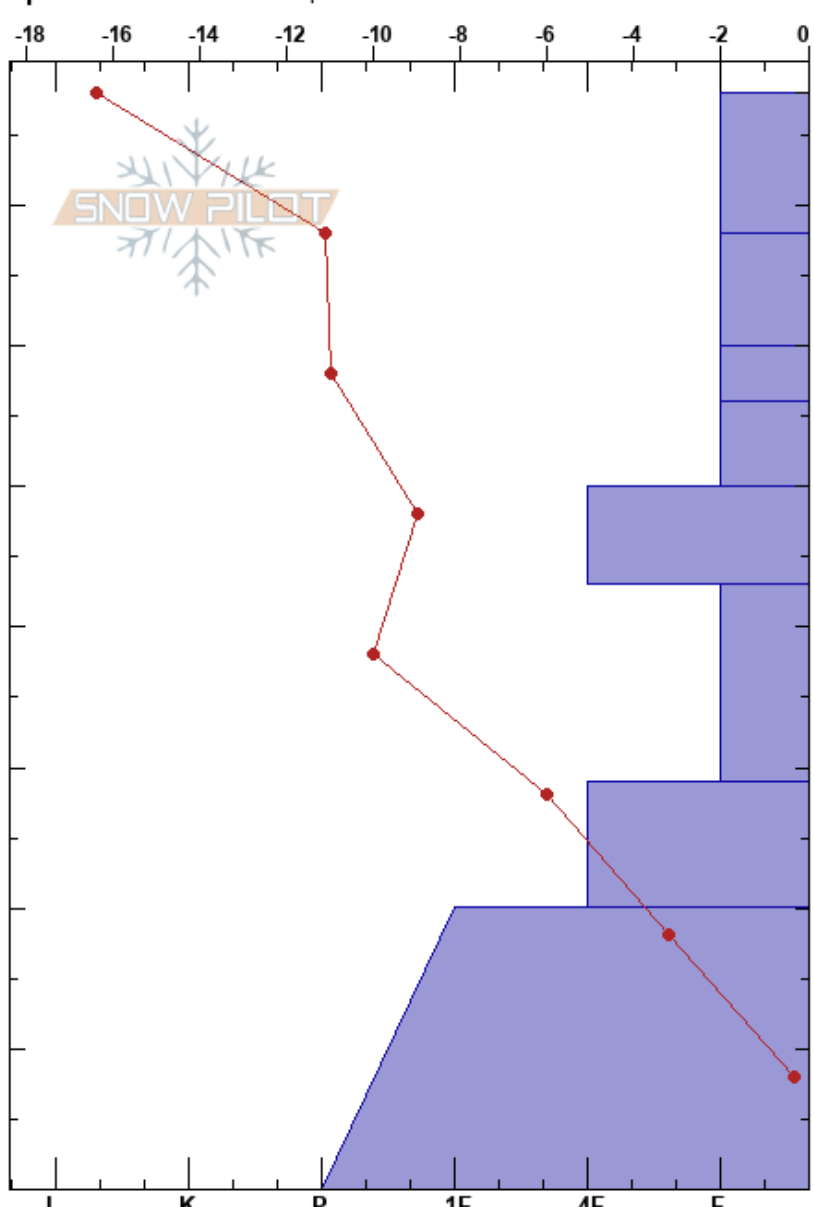

Hoosier 20230215 KG

Kyle Griffin

Stability:

HS: 78

Layer Notes:

Hoosier Pass

02/15/2023 - 2:24pm

Air Temperature: -16.4°C PF: 75

CO

Co-ord: 39.36291N, -106.06360E

Sky Cover: OVC PS: 35

Elevation: 11566 ft

Slope Angle: 19°

Precipitation: S-1

Aspect: NE

Wind Loading: no

Wind: S Light Breeze

Specifics: Ski tracks on slope

Form	Crystal		Moisture	ρ kg/m ³	Stability tests & Layer comments
	Size				
+	0.1				
/	0.5-1	D			
/	0.5-1	D			
□	0.5	D			← CT2, PC @60cm
□	1.5	D			
□	2	D			
^	3.5	D			
^	5	D			
^	5-10				