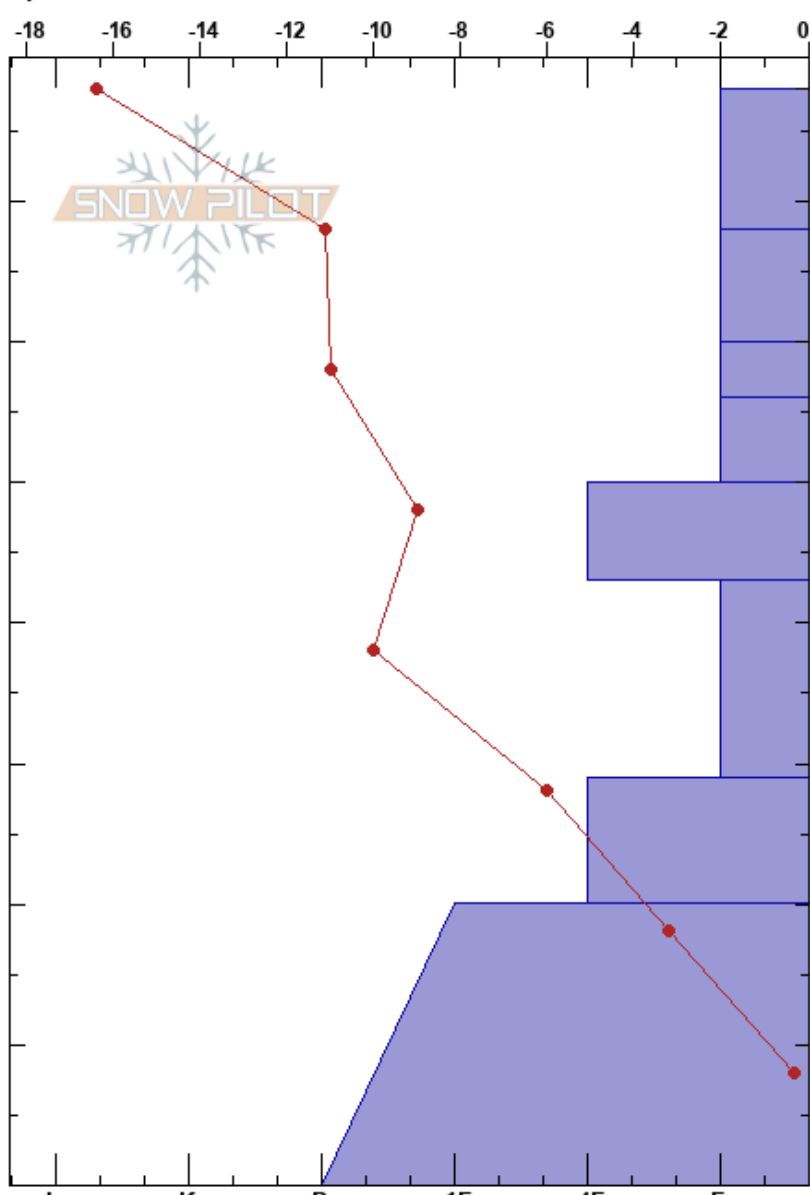

Hoosier 20230215 KG

Kyle Griffin

Stability:

HS: 78

Layer Notes:

Hoosier Pass

02/15/2023 - 2:24pm

Air Temperature: -16.4°C PF: 75

CO

Co-ord: 39.36291N, -106.06360E

Sky Cover: OVC PS: 35

Elevation: 11566 ft

Slope Angle: 19°

Precipitation: S-1

Aspect: NE

Wind Loading: no

Wind: S Light Breeze

Specifics: Ski tracks on slope

Form	Crystal		Moisture	ρ kg/m ³	Stability tests & Layer comments
	Size				
+	0.1				
/	0.5-1	D			
/	0.5-1	D			
□	0.5	D			← CT2, PC @60cm
□	1.5	D			
□	2	D			
^	3.5	D			
^	5	D			
^	5-10				