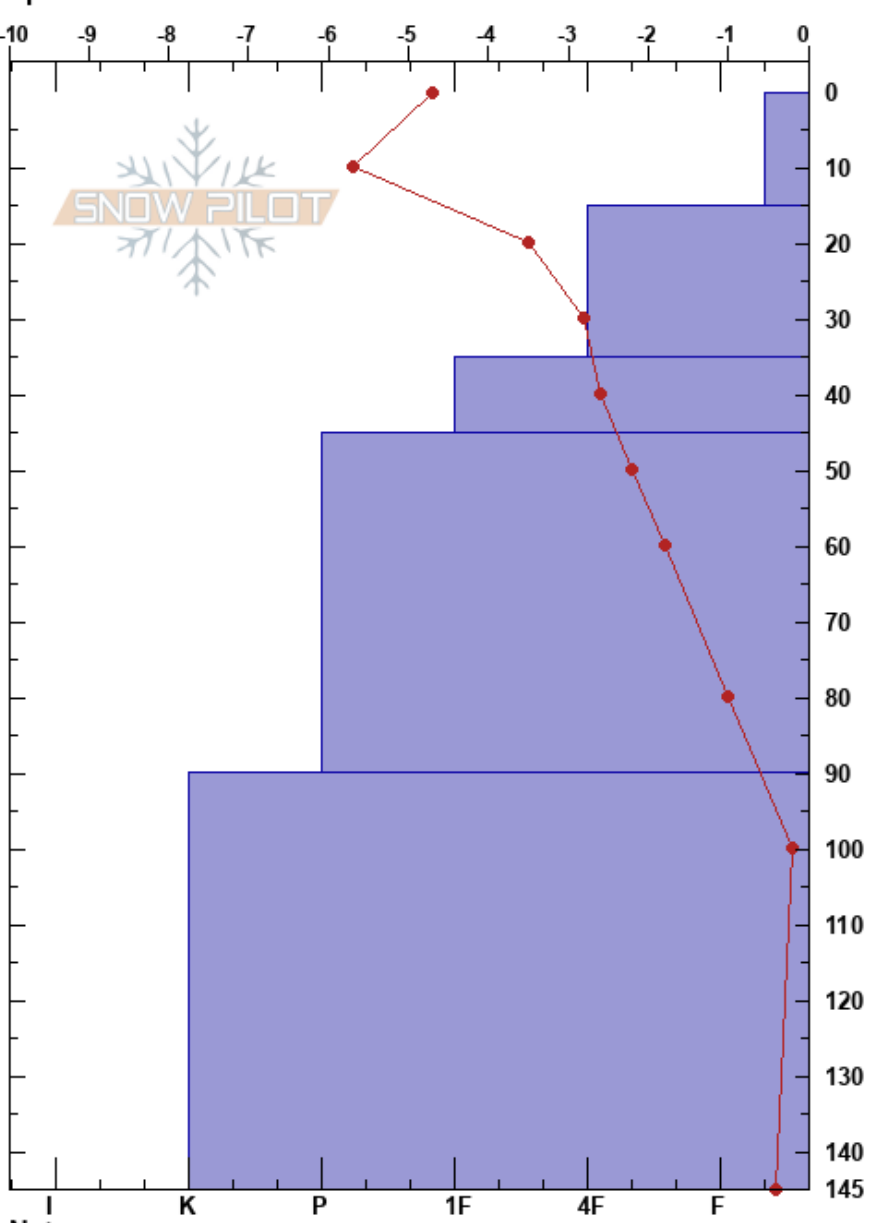

Little hesten  
 Senja  
 Norway  
 Elevation: 400 m  
 Aspect:  
 Specifics:

David Engen  
 06/01/2018 - 10:00  
 Co-ord:  
 Slope Angle:  
 Wind Loading:

Stability:  
 Air Temperature:  
 Sky Cover: BKN  
 Precipitation:  
 Wind: NE

HS: 145  
 PF: 40

Layer Notes:

Form	Crystal		$\rho$ kg/m <sup>3</sup>	Stability tests & Layer comments
	Size	Moisture		
+	0.5	D		
/	0.3	D		
•	1			
⊙		D		
■		D		

Notes: