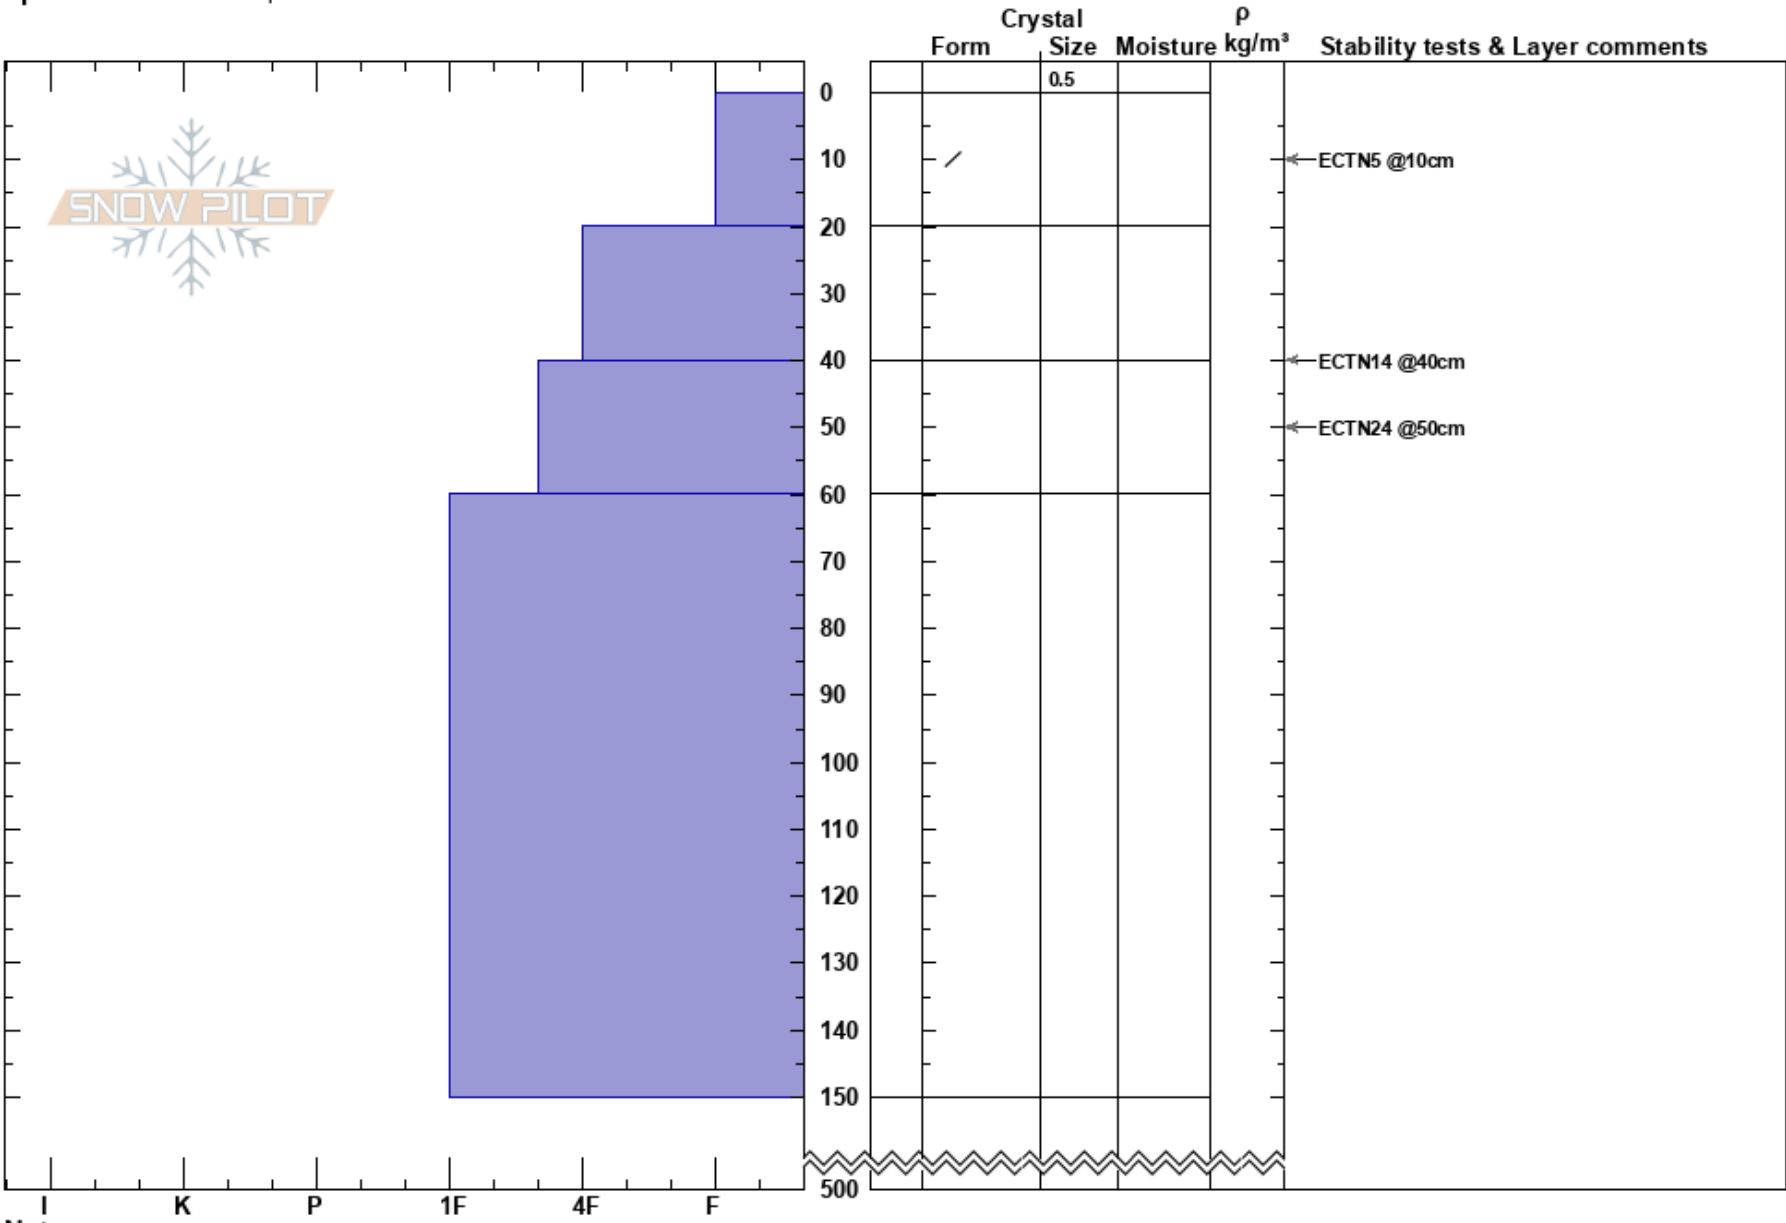

Cracked Ice Recon  
 Chugach Range  
 AK  
 Elevation: 5037 ft  
 Aspect: NW  
 Specifics: We skied slope

John Fitzgerald  
 02/15/2023 - 12:05pm  
 Co-ord: 61.15252N, -145.63588W  
 Slope Angle: 30°  
 Wind Loading: no

Stability: Very Good HS:500  
 Air Temperature: -8°C PF: 60 0-20cm: Problematic layer  
 Sky Cover: FEW PS: 30  
 Precipitation: NO  
 Wind: Calm

Notes: