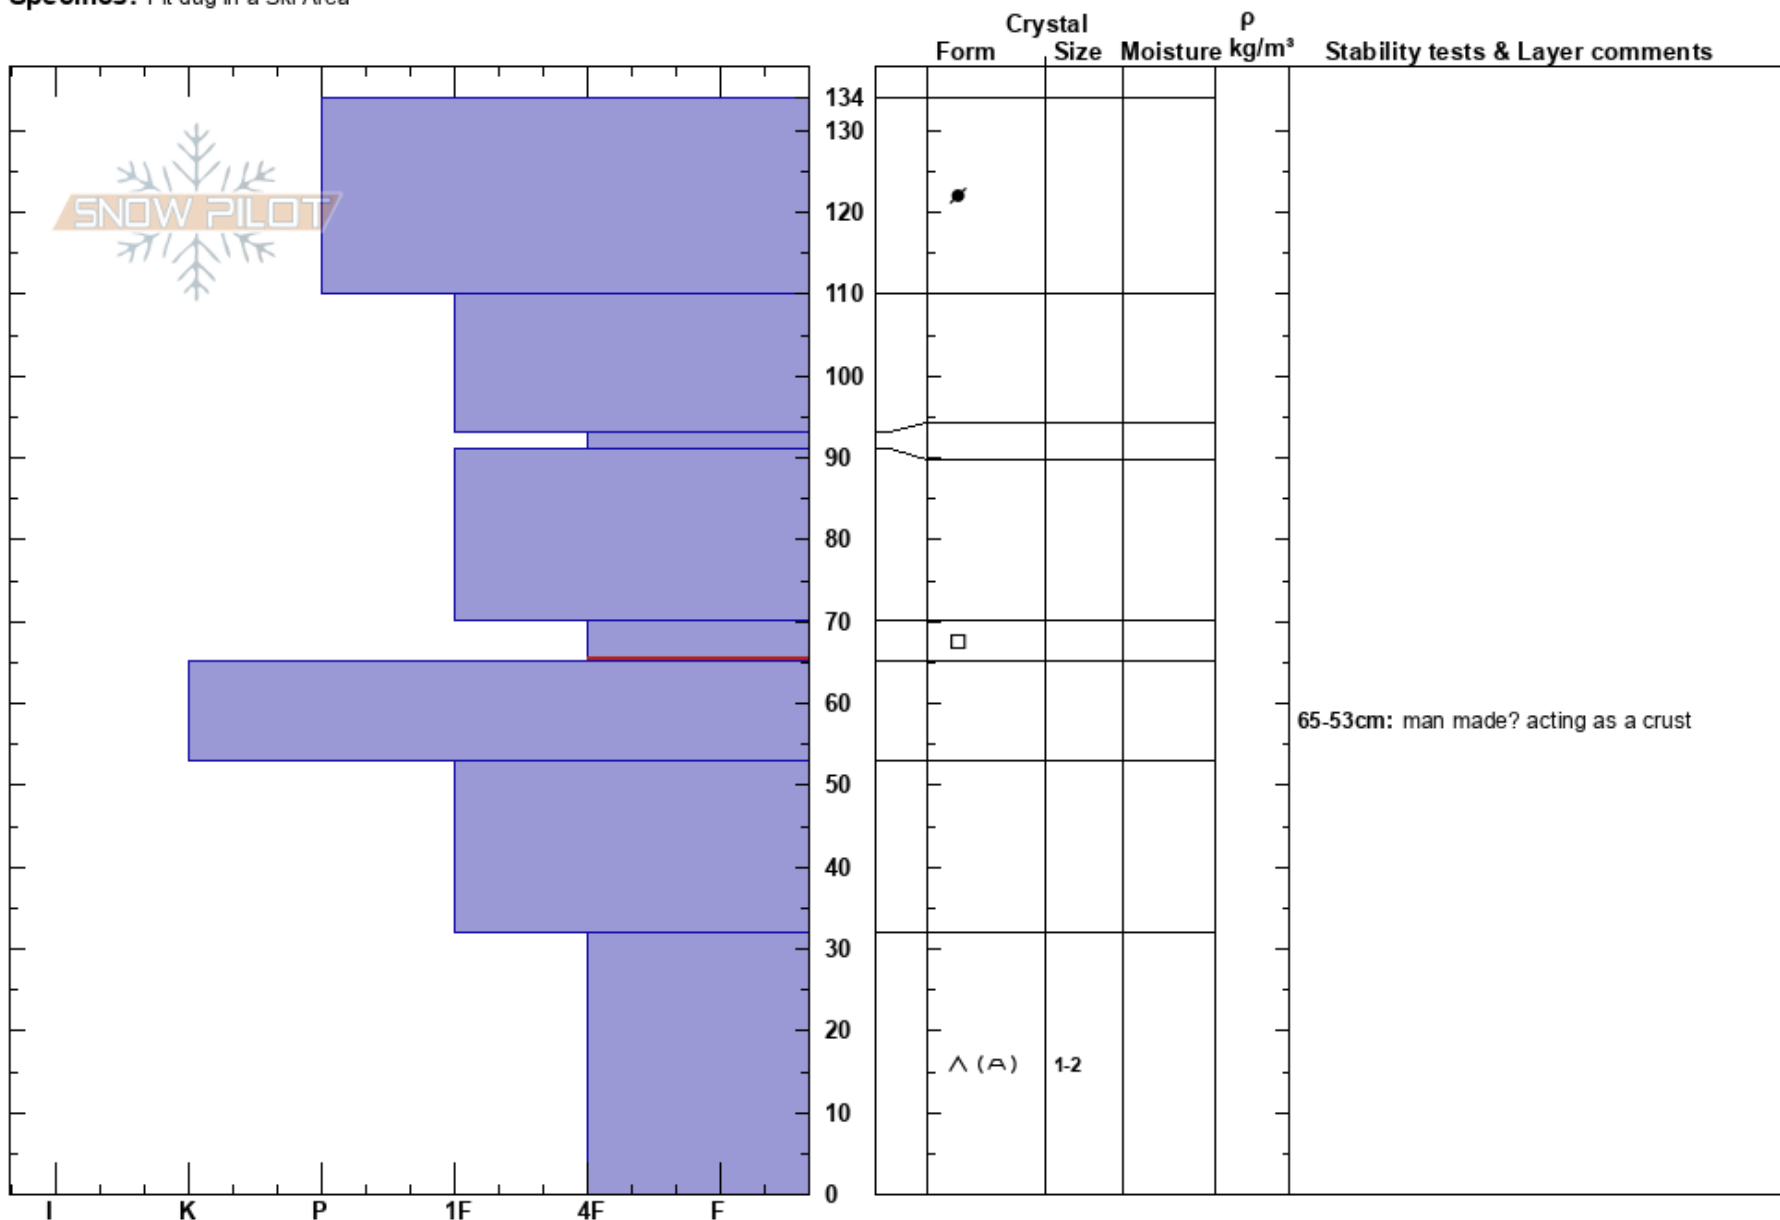

Snow King Dead Dog
 Gros Ventre Range
 WY
 Elevation: 7736 ft
 Aspect: N
 Specifics: Pit dug in a Ski Area

Peter Warner
 02/15/2023 - 2:15pm
 Co-ord: 43.46312N, -110.75834W
 Slope Angle: 35°
 Wind Loading: previous

Stability: Very Good
 Air Temperature:
 Sky Cover: CLR
 Precipitation: NO
 Wind: N Moderate

HS: 134
 Layer Notes:
 70-65cm: Problematic layer
 65-53cm: man made? acting as a crust

Notes: Dug in area with skier compaction that had been bombed—looking for a layer of man-made wind-transported snow from earlier in the season. The goal was to determine the thickness and hardness of the layer.