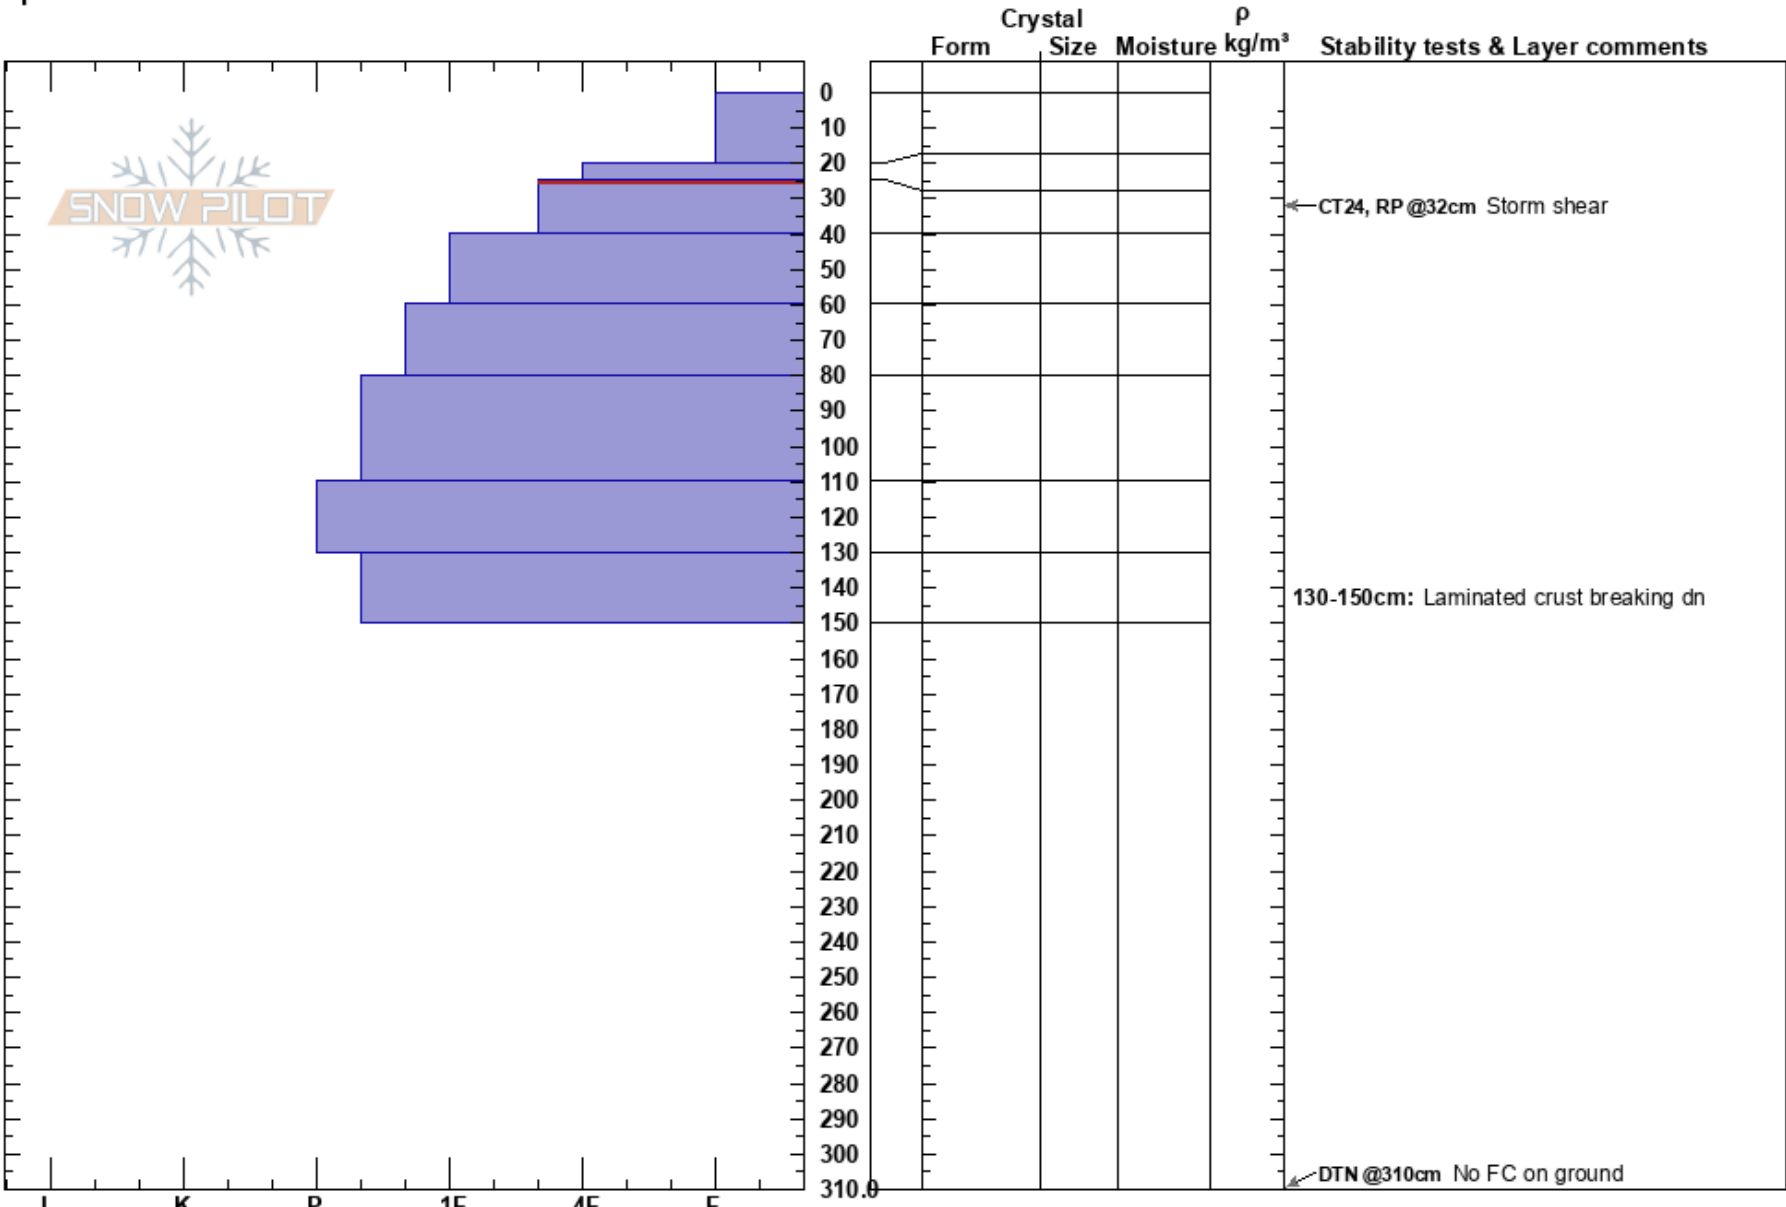

Lower Vic Secret 1620m Shawn West
 Monashee 15/02/2023 - 12:30
 BC
Elevation: 1620 m
Aspect: E
Specifics:

Co-ord:
Slope Angle: 35°
Wind Loading:

Stability:
Air Temperature:
Sky Cover: OVC
Precipitation: NO
Wind:

HS: 310
PF: 50 25-40cm: Problematic layer
PS: 30 130-150cm: Laminated crust breaking dn

Notes: