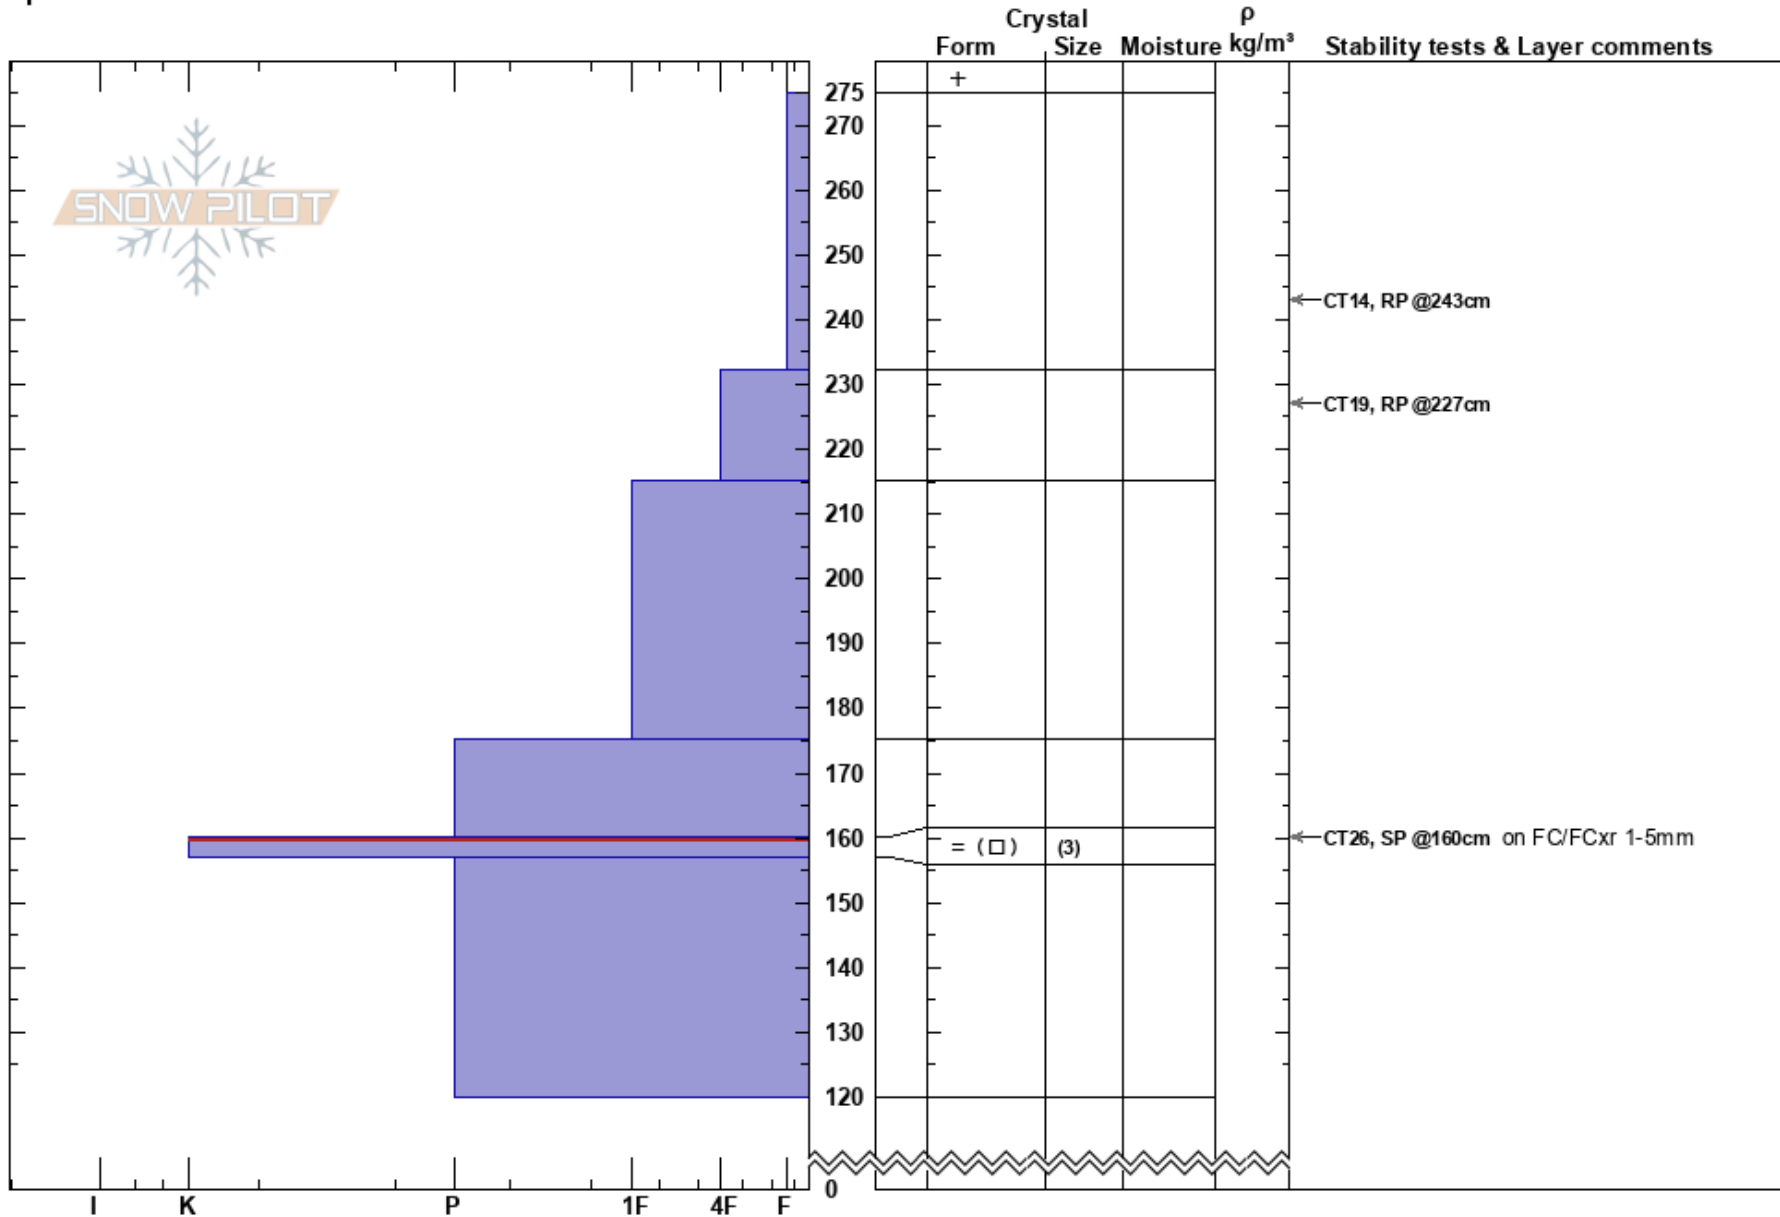

Willow
 Skeena
 BC
 Elevation: 1139 m
 Aspect: W
 Specifics:

Last Frontier Heliskiing
 15/02/2023 - 14:19
 Co-ord: 09V 455204W 6300906N
 Slope Angle: 30°
 Wind Loading:

Stability: **HS:275**
 Air Temperature: -5°C
 Sky Cover: OVC
 Precipitation: S2
 Wind: Calm

Layer Notes:
 PF: 40 160-157cm: Problematic layer
 PS: 30

Notes: Brad L.