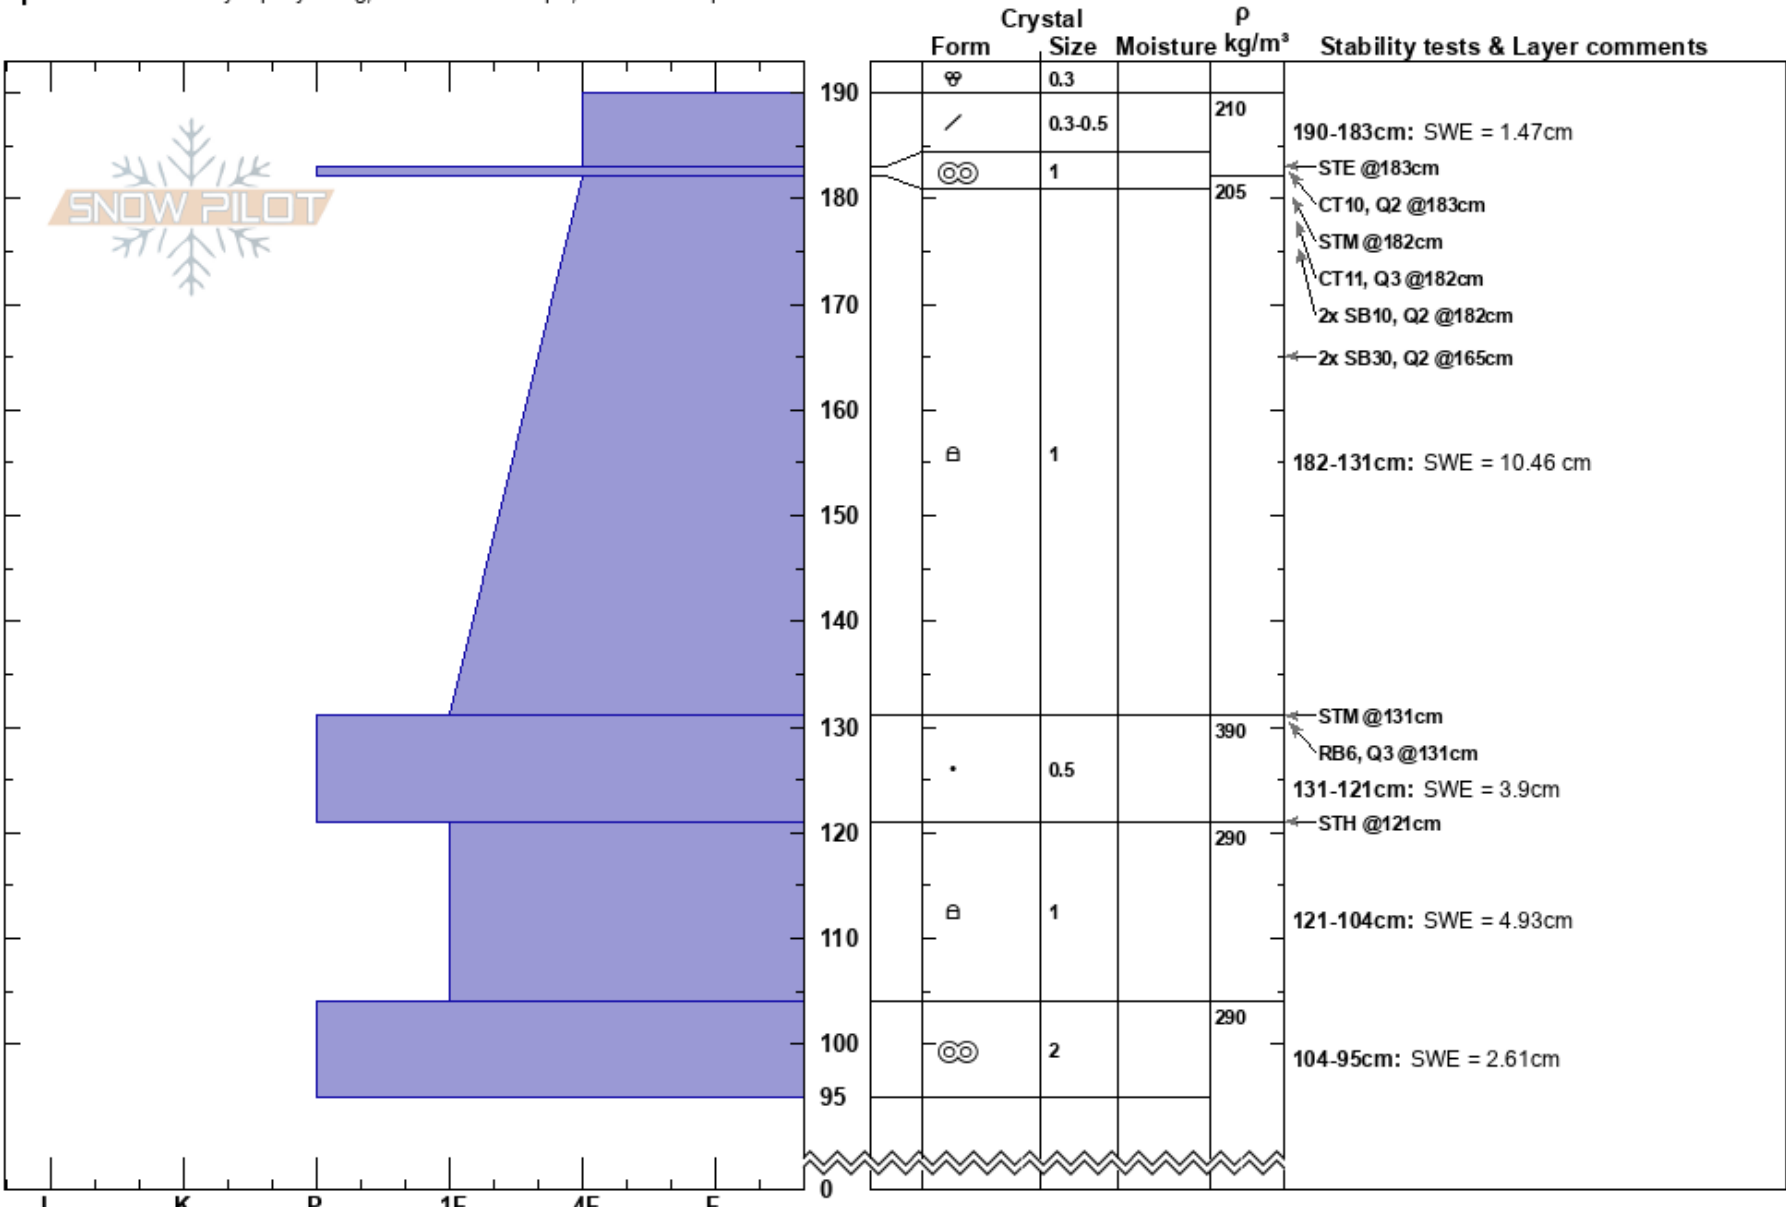

Lab 3 Pit  
 Bridger Range  
 MT  
 Elevation: 7586 ft  
 Aspect: S  
 Specifics: Instability rapidly rising; Ski tracks on slope; We skied slope

Colton Ellingson  
 02/10/2023 - 2:30pm  
 Co-ord: 45.82951N, -110.92582W  
 Slope Angle: 28°  
 Wind Loading: previous

Stability:   
 Air Temperature: 41°F  
 Sky Cover: CLR  
 Precipitation: NO  
 Wind: Calm

HS: 190  
 PF: 28  
 PS: 14  
 190-183cm: SWE = 1.47cm  
 183-182cm: Problematic layer  
 182-131cm: SWE = 10.46 cm  
 131-121cm: SWE = 3.9cm  
 121-104cm: SWE = 4.93cm  
 [More Layer Comments below]

Notes: . Additional Layer Comments: 95-104cm: SWE = 2.61cm;