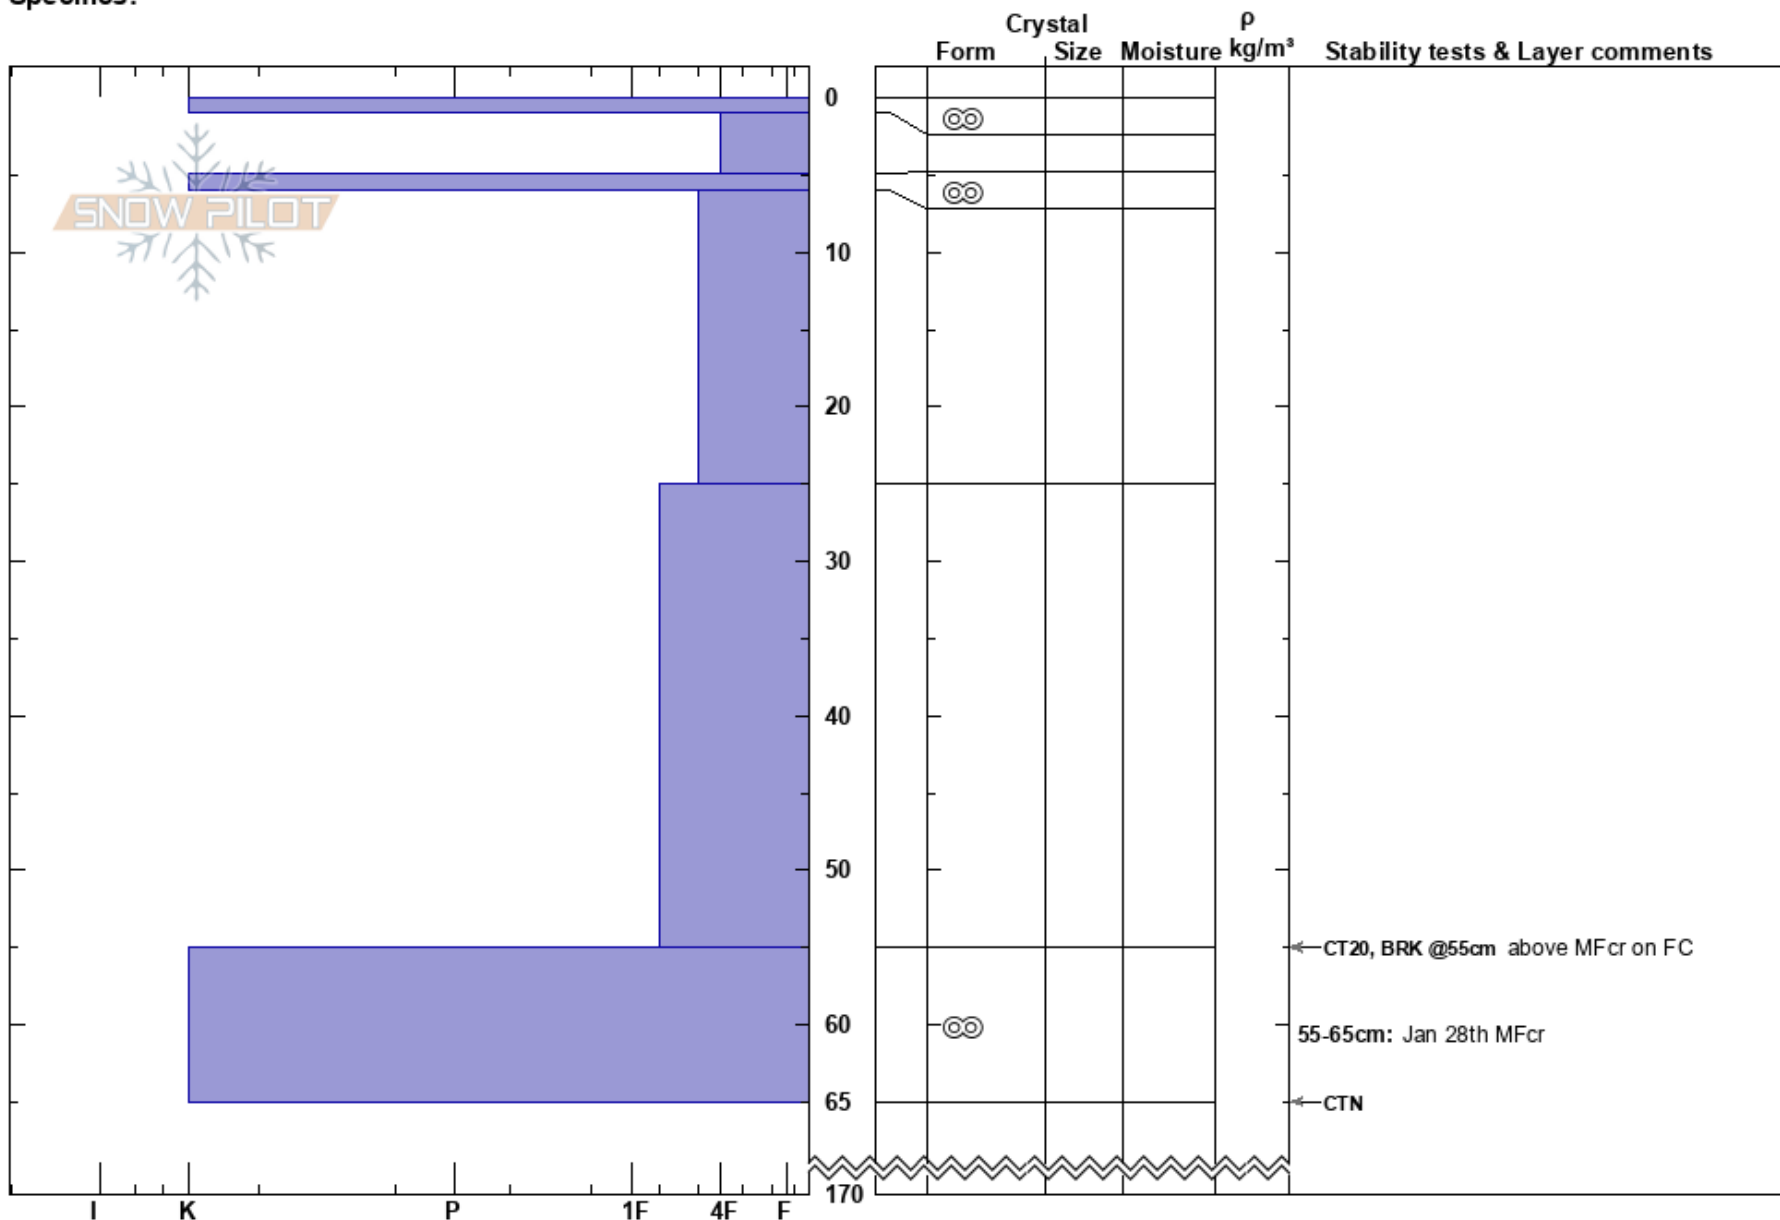

IN 11.0
 Hazleton Ranges
 BC
 Elevation: 1240 m
 Aspect: NE
 Specifics:

Ben Westerik
 15/02/2023 - 13:00
 Co-ord: 54.05181N, -127.99755W
 Slope Angle: 25°
 Wind Loading:

Stability: **HS:170**
 Air Temperature: -2.1°C
 Sky Cover: OVC
 Precipitation: S-1
 Wind: SW Moderate
 Layer Notes: 55-65cm: Jan 28th MFcr

Notes: Observers: Ben Westerik, Brandon Exner
 Treeline gully feature with thin snowpack, aiming to test Jan 28th MFcr