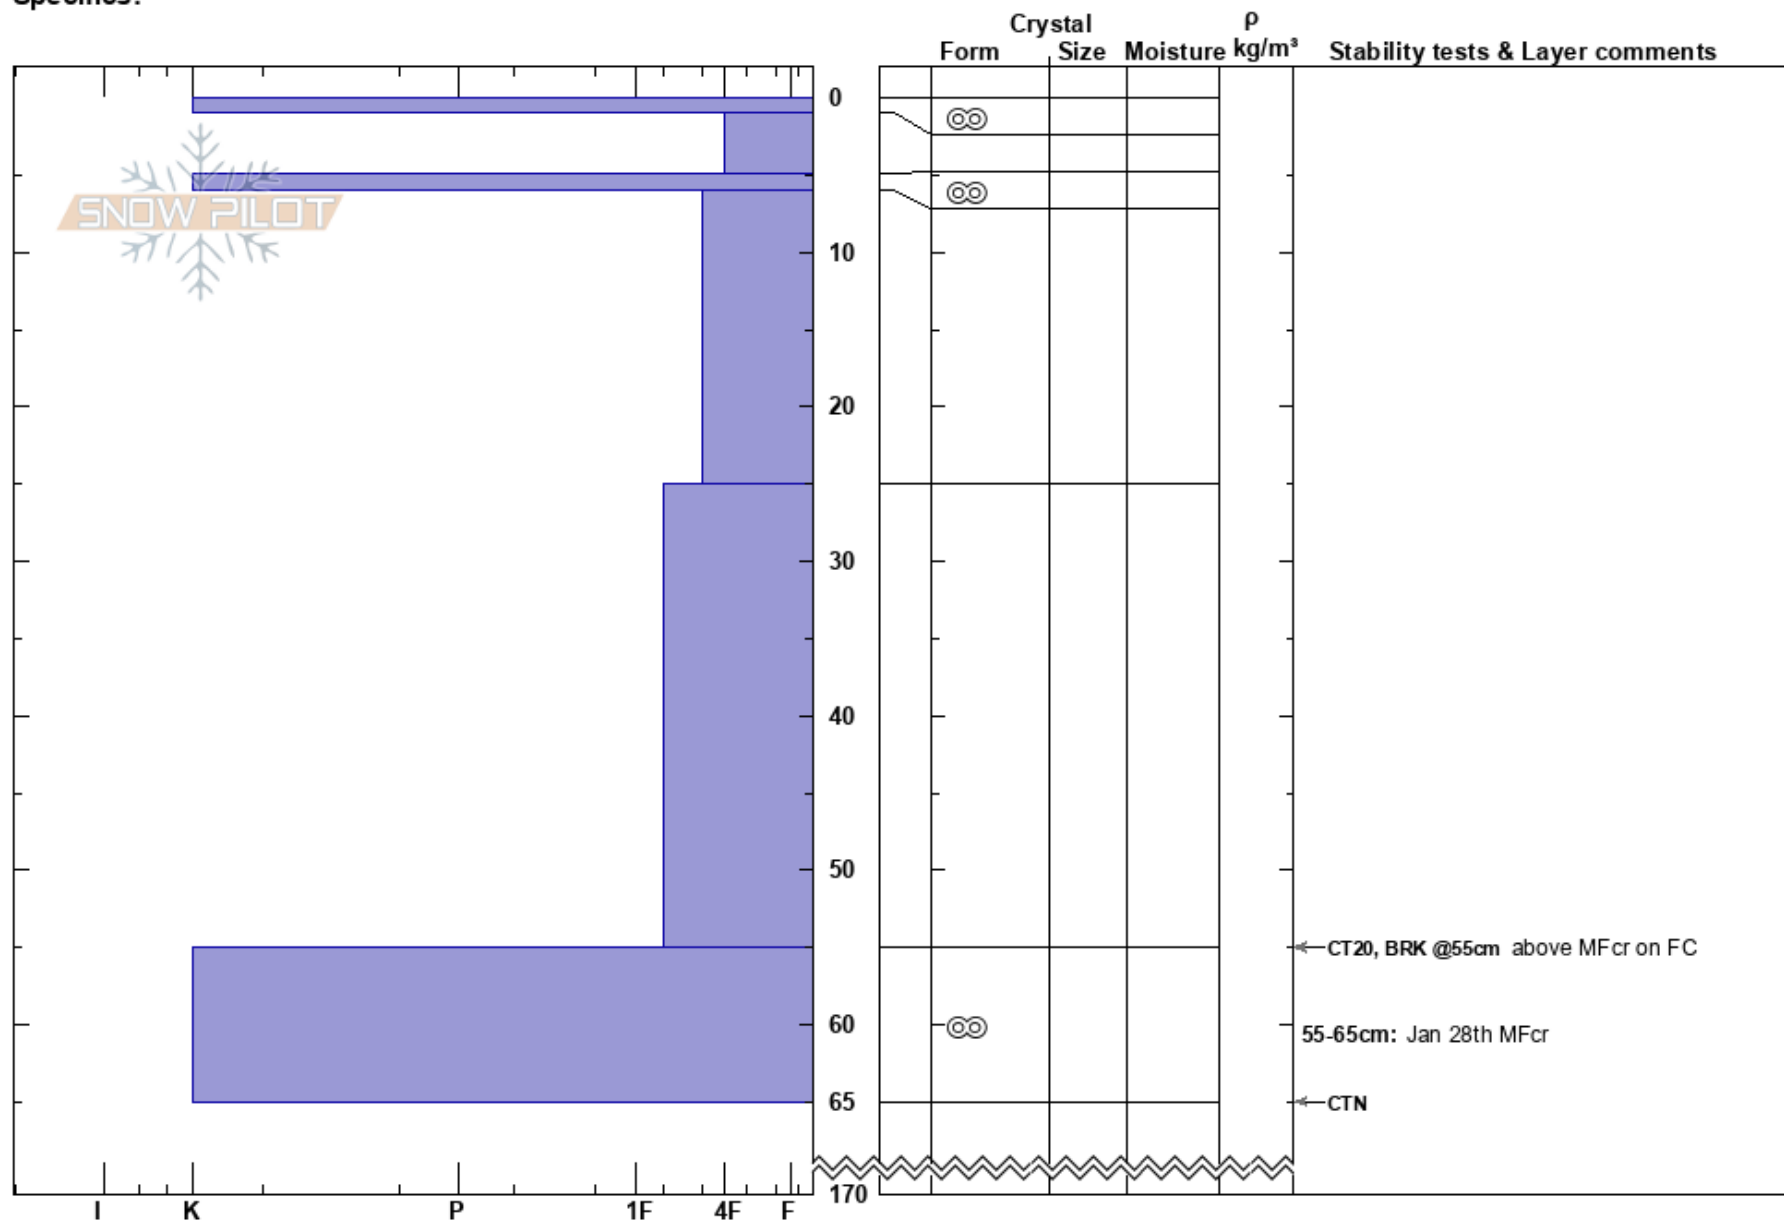

IN 11.0
Hazleton Ranges
BC
Elevation: 1240 m
Aspect: NE
Specifics:

Ben Westerik
15/02/2023 - 13:00
Co-ord: 54.05181N, -127.99755W
Slope Angle: 25°
Wind Loading:

Stability: **HS: 170**
Air Temperature: -2.1°C
Sky Cover: OVC
Precipitation: S-1
Wind: SW Moderate
Layer Notes:
55-65cm: Jan 28th MFcr

Notes: Observers: Ben Westerik, Brandon Exner
Treeline gully feature with thin snowpack, aiming to test Jan 28th MFcr