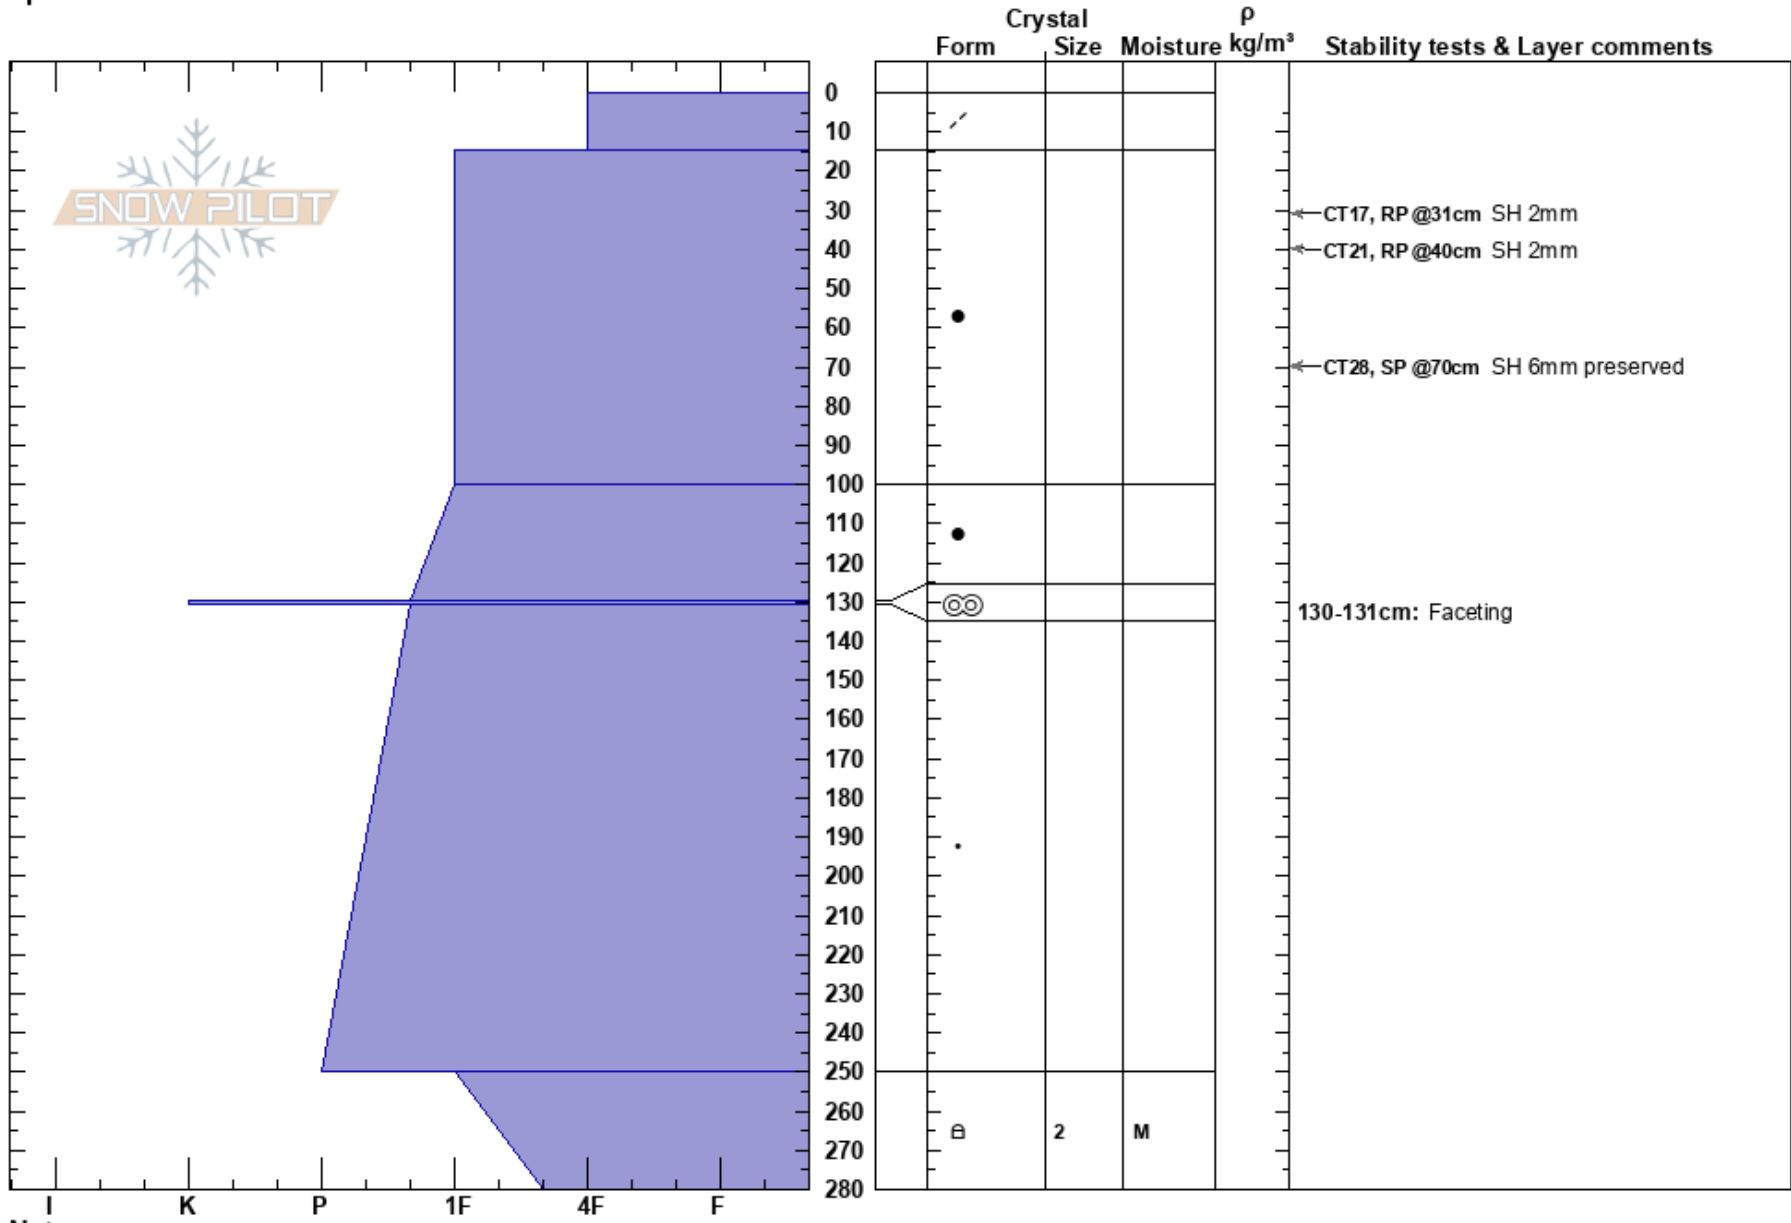

TP NE Sub Hoover
 Selkirks
 BC
 Elevation: 2150 m
 Aspect: 69°
 Specifics:

Brad McBeath
 15/02/2023 - 11:00
 Co-ord:
 Slope Angle: 38°
 Wind Loading: yes

Stability:
 Air Temperature:
 Sky Cover: FEW
 Precipitation: NO
 Wind: NW Light Breeze

HS:280
 130-131cm: Faceting
 131-250cm: Problematic layer

Notes: 30M below cat road on NE Sub Hoover