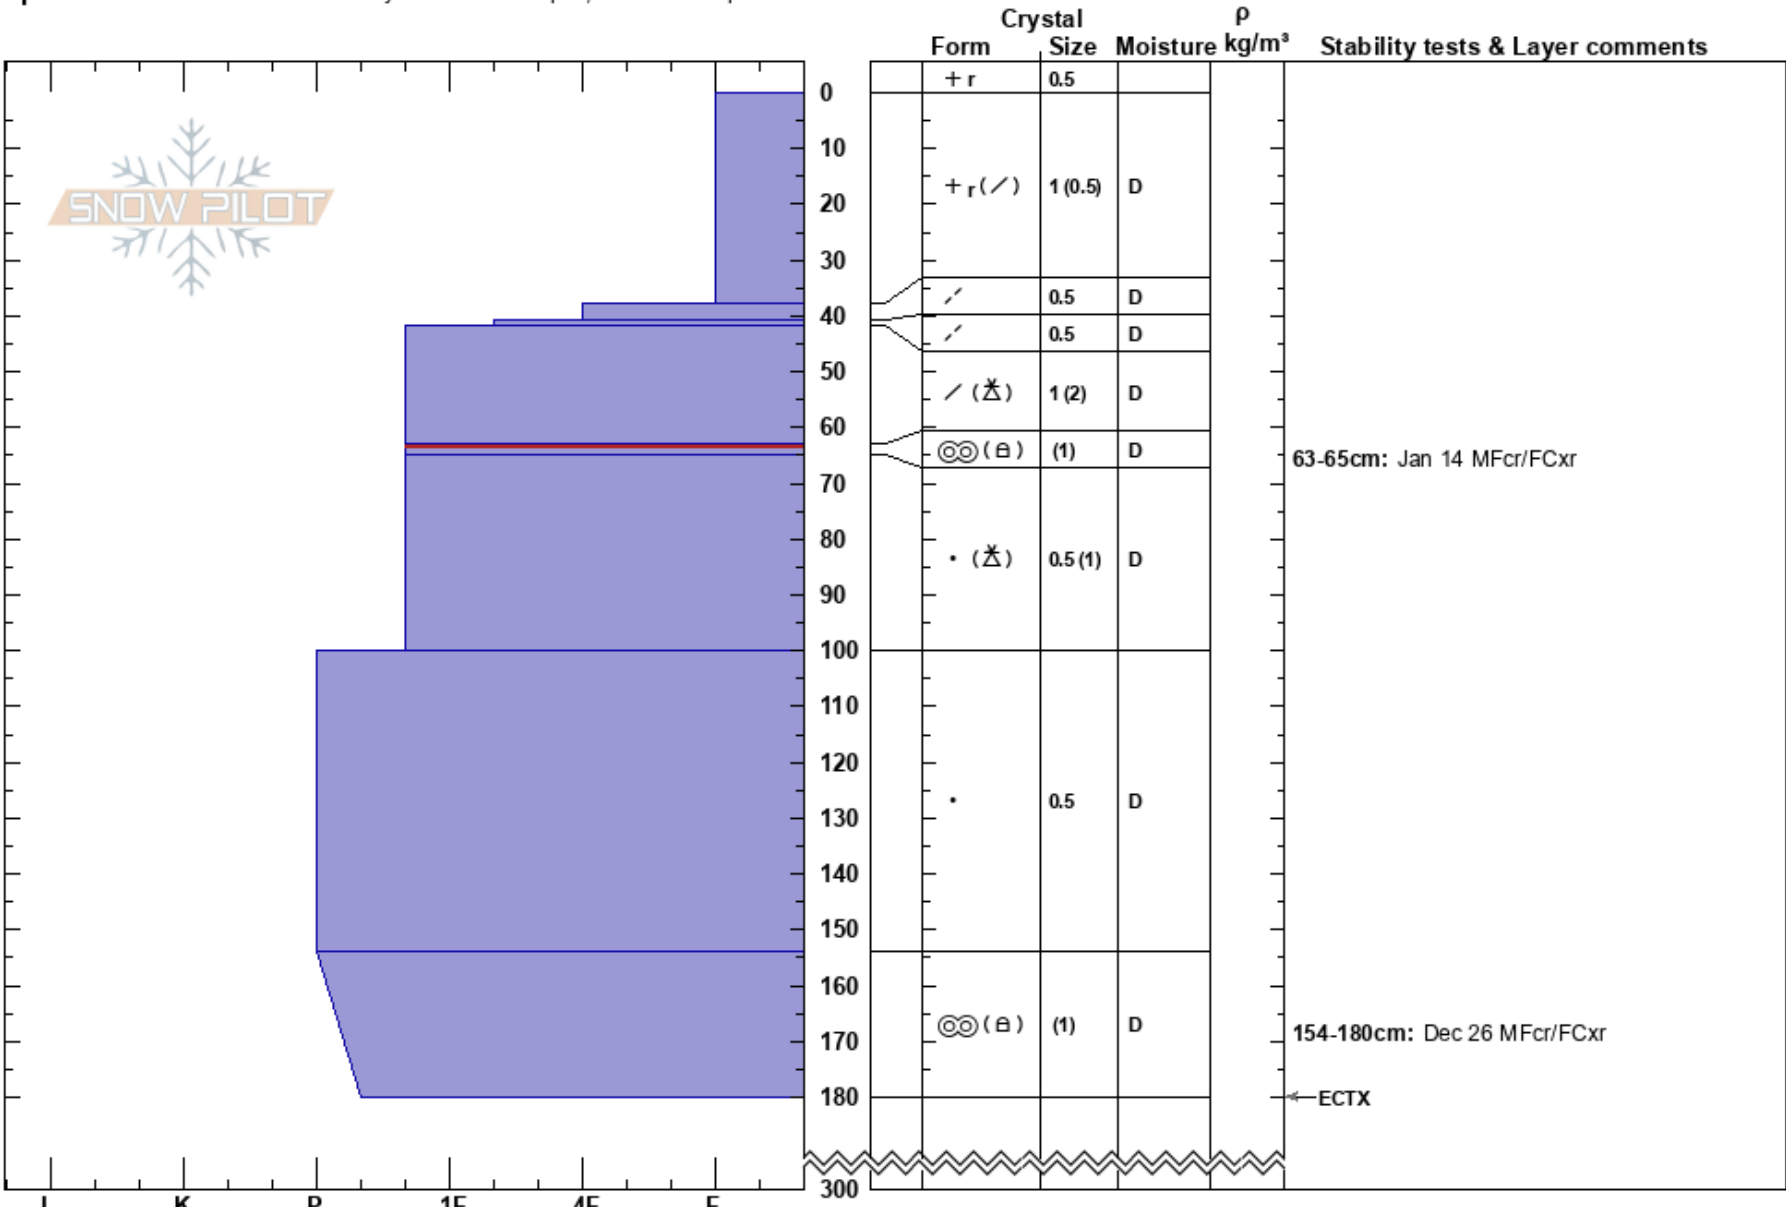

Needle Ridge
 Cascades - Coquihalla
 BC
 Elevation: 1665 m
 Aspect: N
 Specifics: Recent avalanche activity on different slopes; We skied slope

Dynamic Avalanche Technicians
 15/02/2023 - 12:30
 Co-ord: 49.57802N, -121.13697W
 Slope Angle: 20°
 Wind Loading: previous

Stability:
 Air Temperature: -7.5°C
 Sky Cover: BKN
 Precipitation: NO
 Wind: S Light Breeze

HS: 300
 PF: 30
 PS: 20
 Layer Notes:
 63-65cm: Jan 14 MFcr/FCxr
 63-65cm: Problematic layer
 154-180cm: Dec 26 MFcr/FCxr

Notes: Observers: SW, TT
 Plotted by: SW