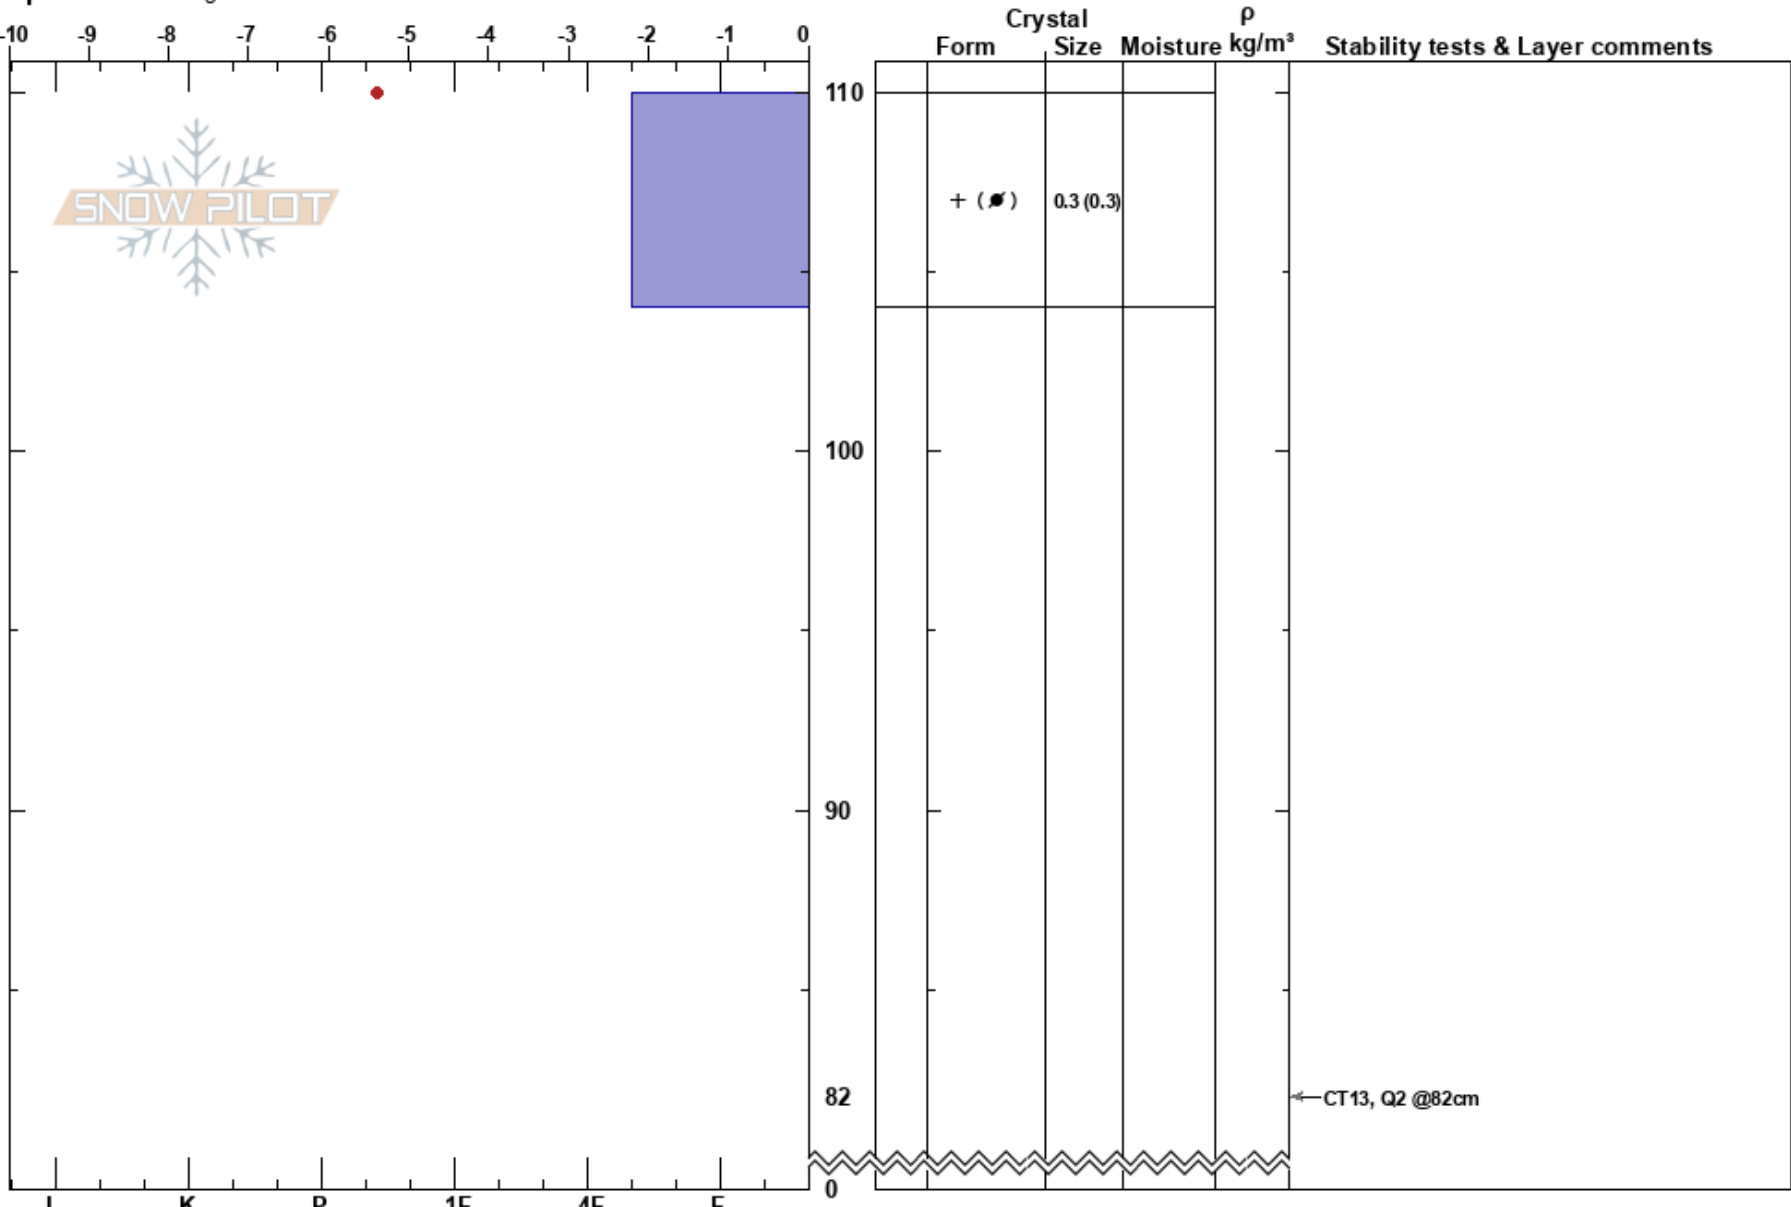

Randy's Rock Rib
Madison Range-N
MT

Neil Laskowski
02/15/2023 - 11:30am
Co-ord: 45.27249N, -111.45768W
Slope Angle: 34°
Wind Loading: yes

HS: 110 Layer Notes:
Air Temperature: -9.5°C
Sky Cover: CLR
Precipitation: NO
Wind: SE Calm

Specifics: Pit dug in a Ski Area

Notes: