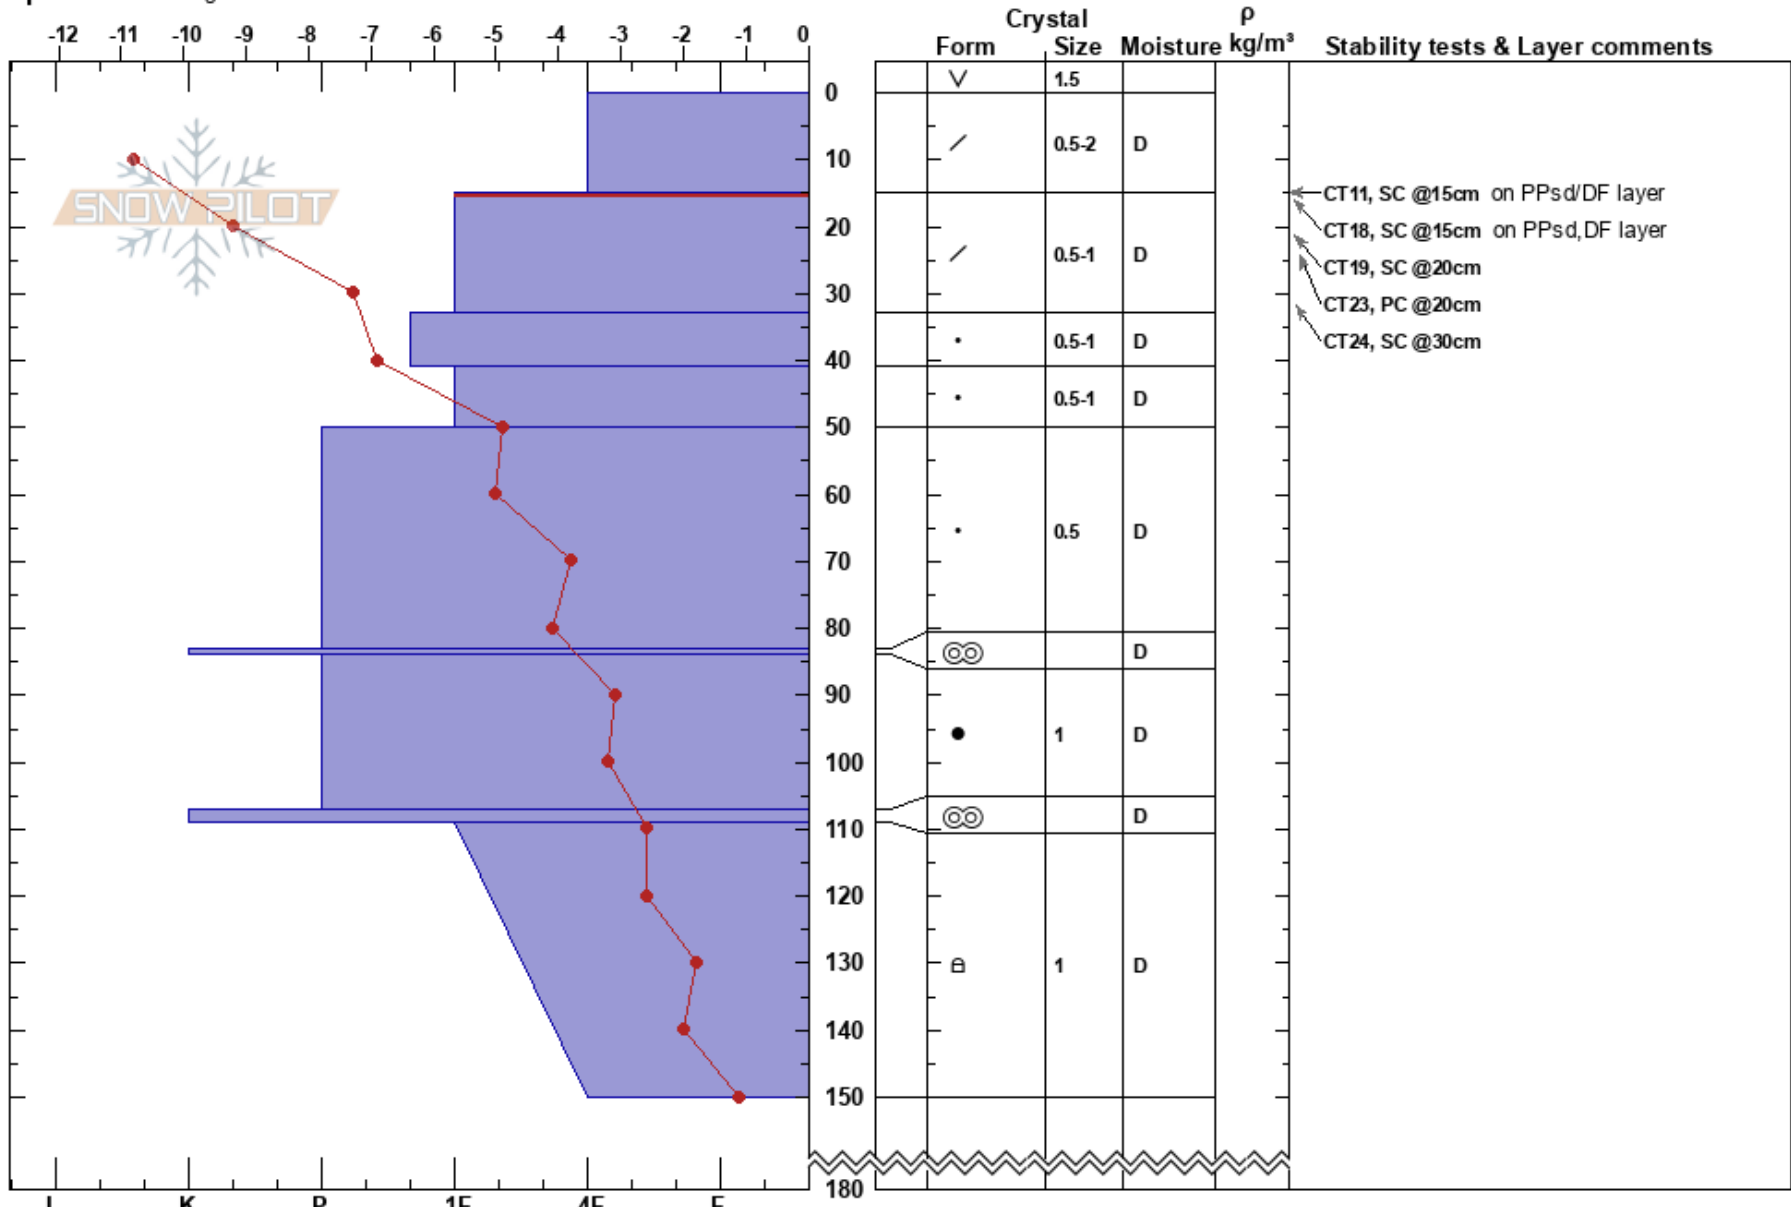

Bottom of Skunk
 Monashee
 BC
 Elevation: 2036 m
 Aspect: NE
 Specifics: Pit dug in a Ski Area

Lovro Jelenovic
 15/02/2023 - 10:30
 Co-ord: 50.91126N, -119.92665W
 Slope Angle: 15°
 Wind Loading: no

Stability: **HS: 180**
 Air Temperature: -7.8°C PS: 15 15-33cm: Problematic layer
 Sky Cover: CLR
 Precipitation: NO
 Wind: SE Light Breeze