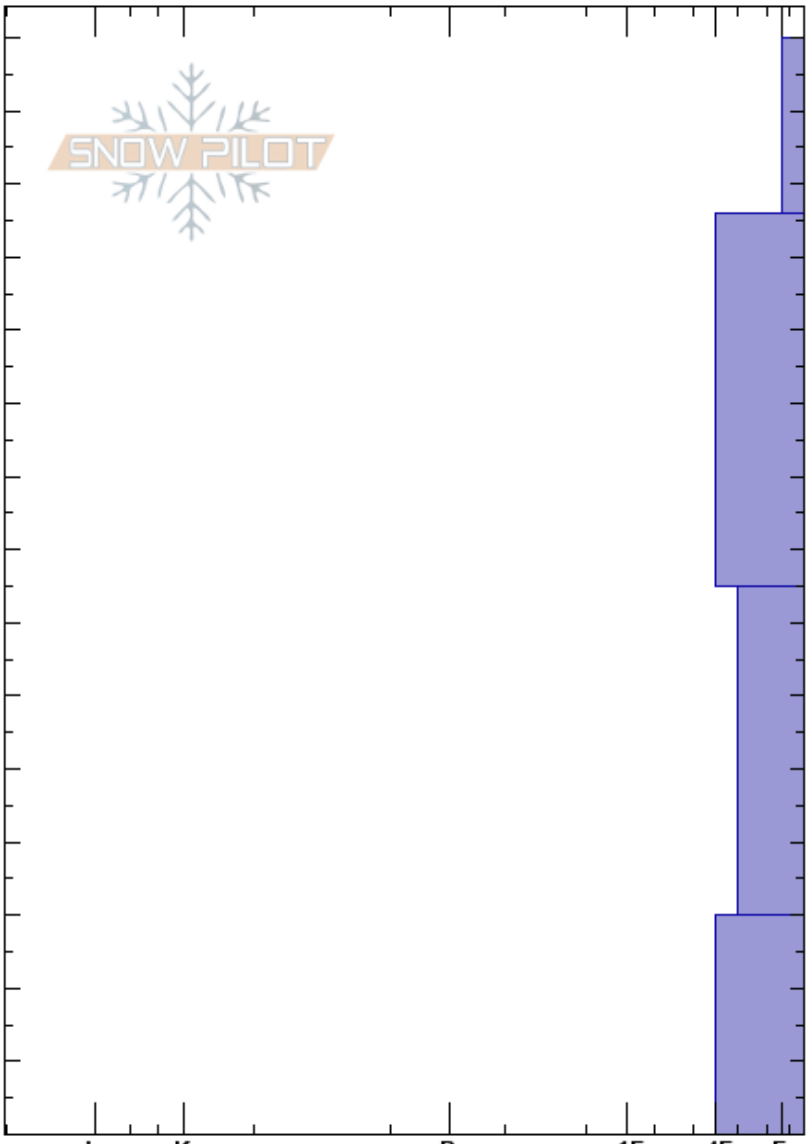

The Ramp
 Bridger Range
 MT
Elevation: 8342 ft
Aspect: 33°
Specifics: Cracking; Ski tracks on slope

Alex Haddad
 02/15/2023 - 11:06am
Co-ord: 45.82881N, -110.93220W
Slope Angle: 34°
Wind Loading: yes

Stability: Good
Air Temperature:
Sky Cover: CLR
Precipitation: NO
Wind: SW Light Breeze

HS: 150
PF: 50
PS: 20
Layer Notes:

Crystal Form	Crystal Size	Moisture	ρ kg/m ³	Stability tests & Layer comments
+				
□	1			
□	1-2			
□	2-4			

2x ECTX

Notes: