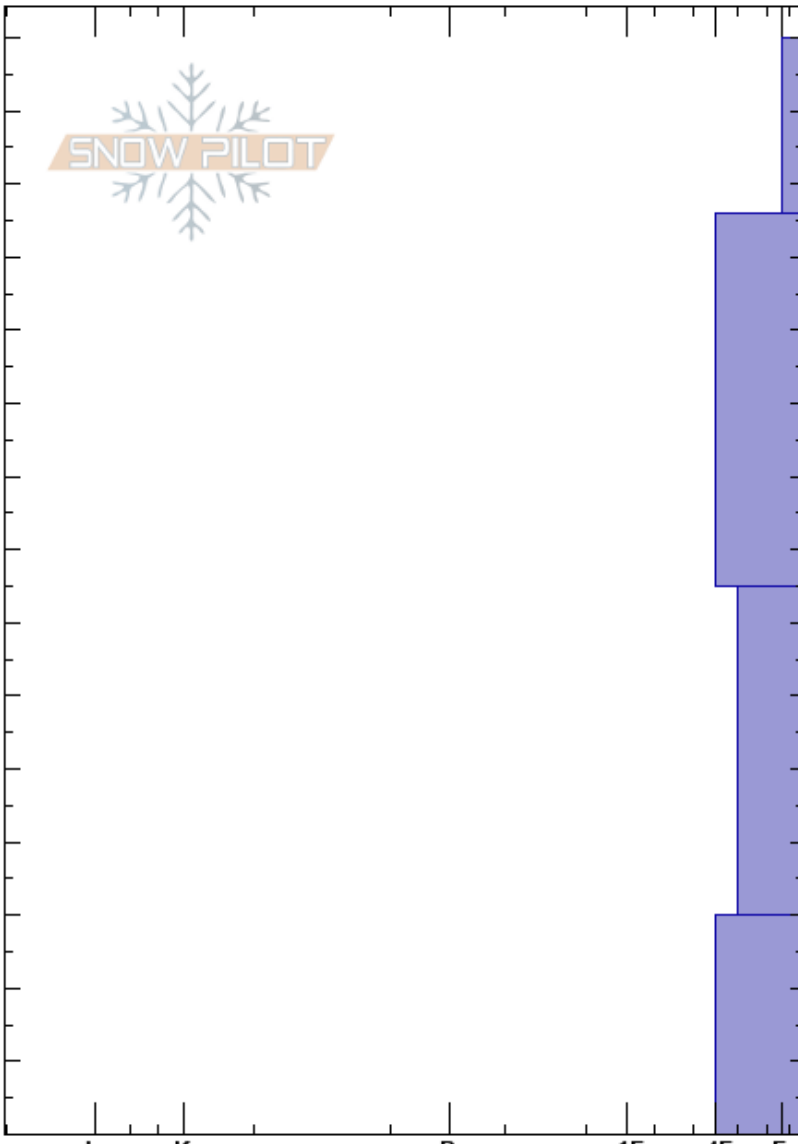

The Ramp
 Bridger Range
 MT
Elevation: 8342 ft
Aspect: 33°
Specifics: Cracking; Ski tracks on slope

Alex Haddad
 02/15/2023 - 11:06am
Co-ord: 45.82881N, -110.93220W
Slope Angle: 34°
Wind Loading: yes

Stability: Good
Air Temperature:
Sky Cover: CLR
Precipitation: NO
Wind: SW Light Breeze

HS: 150
PF: 50
PS: 20
Layer Notes:

Elevation (ft)	Crystal		Moisture	ρ kg/m ³	Stability tests & Layer comments
	Form	Size			
150 - 125	+				
125 - 75		1			
75 - 30		1-2			
30 - 0		2-4			

2x ECTX

Notes: