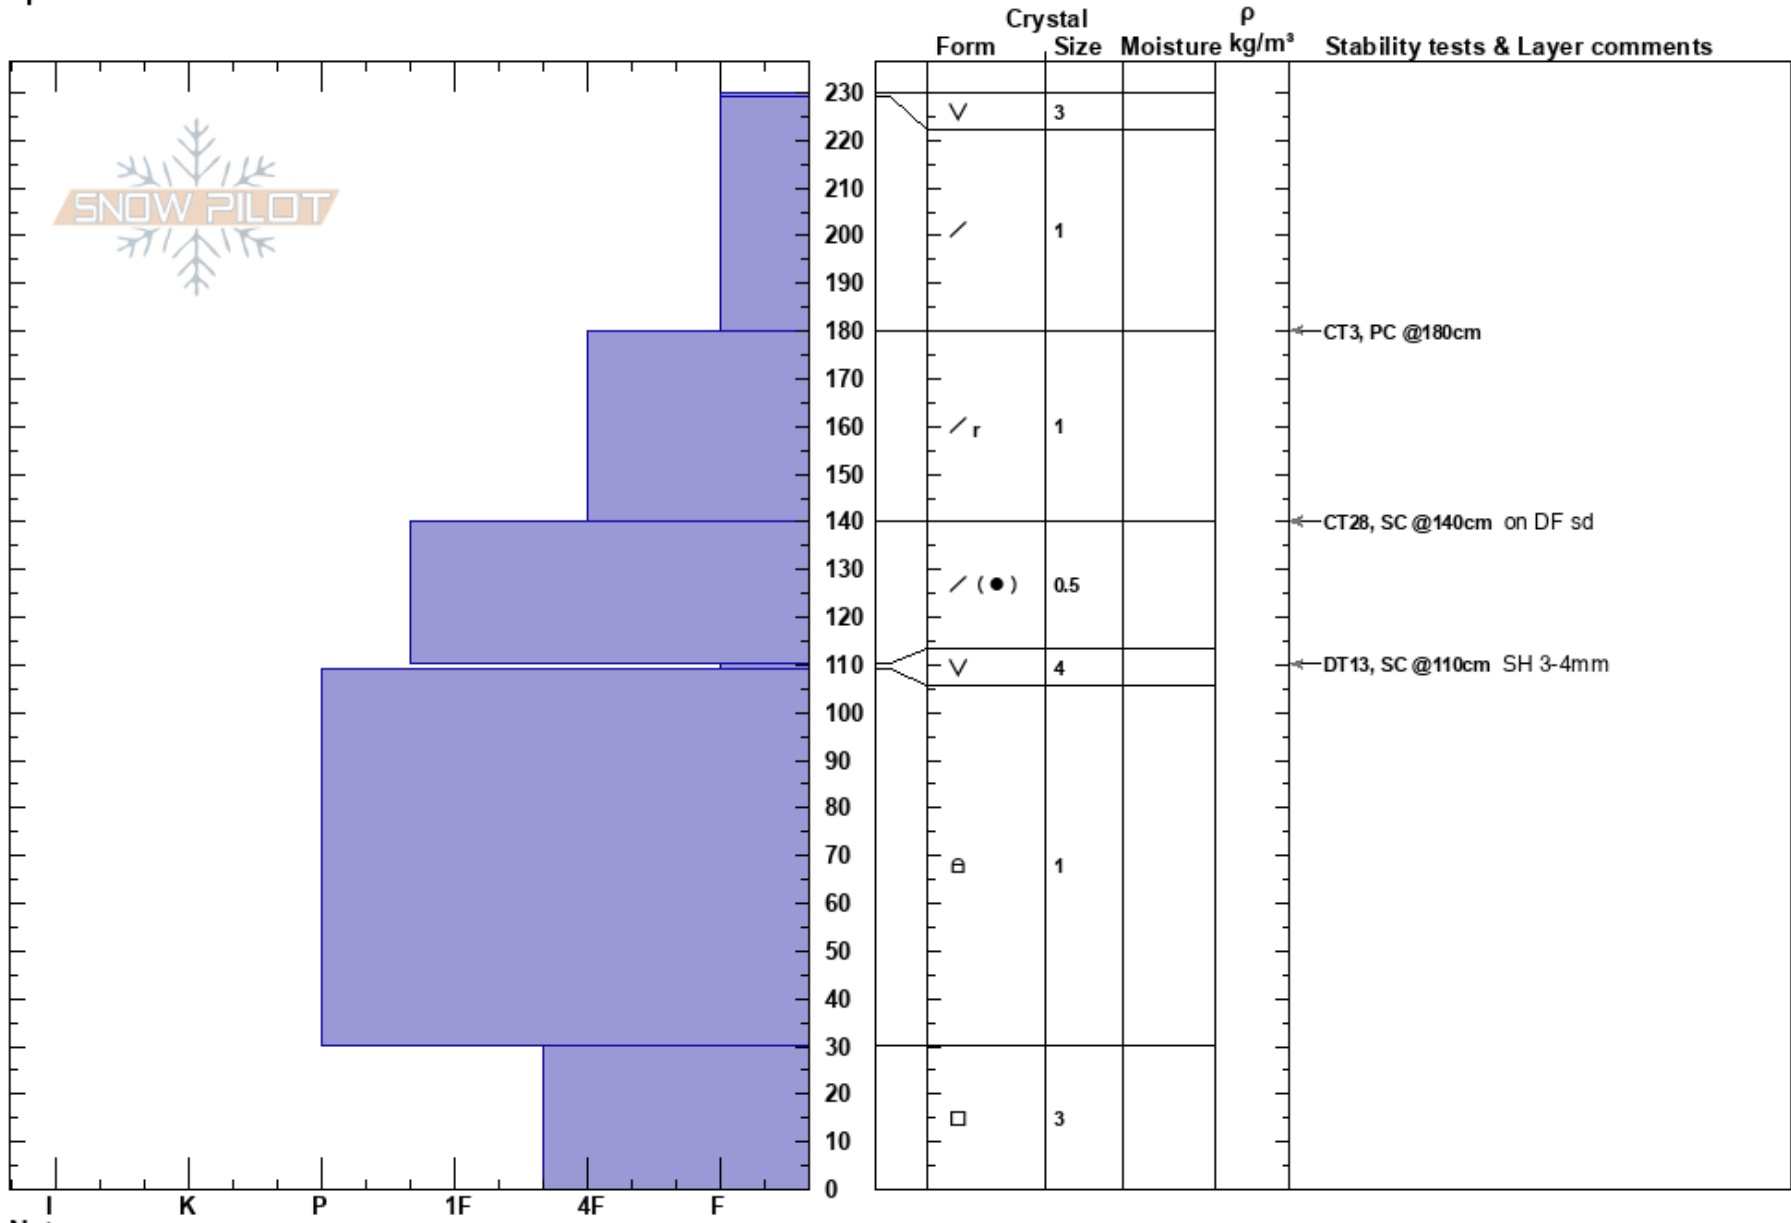

Kokanee Trees Cooler
 Rockies
 BC
 Elevation: 1700 m
 Aspect: 160°
 Specifics:

Jon Simms
 15/02/2023 - 10:00
 Co-ord:
 Slope Angle: 40°
 Wind Loading:

Stability:
 Air Temperature: -7°C
 Sky Cover: FEW
 Precipitation: NO
 Wind: Calm

Layer Notes:
 110-109cm: Problematic layer

Notes: