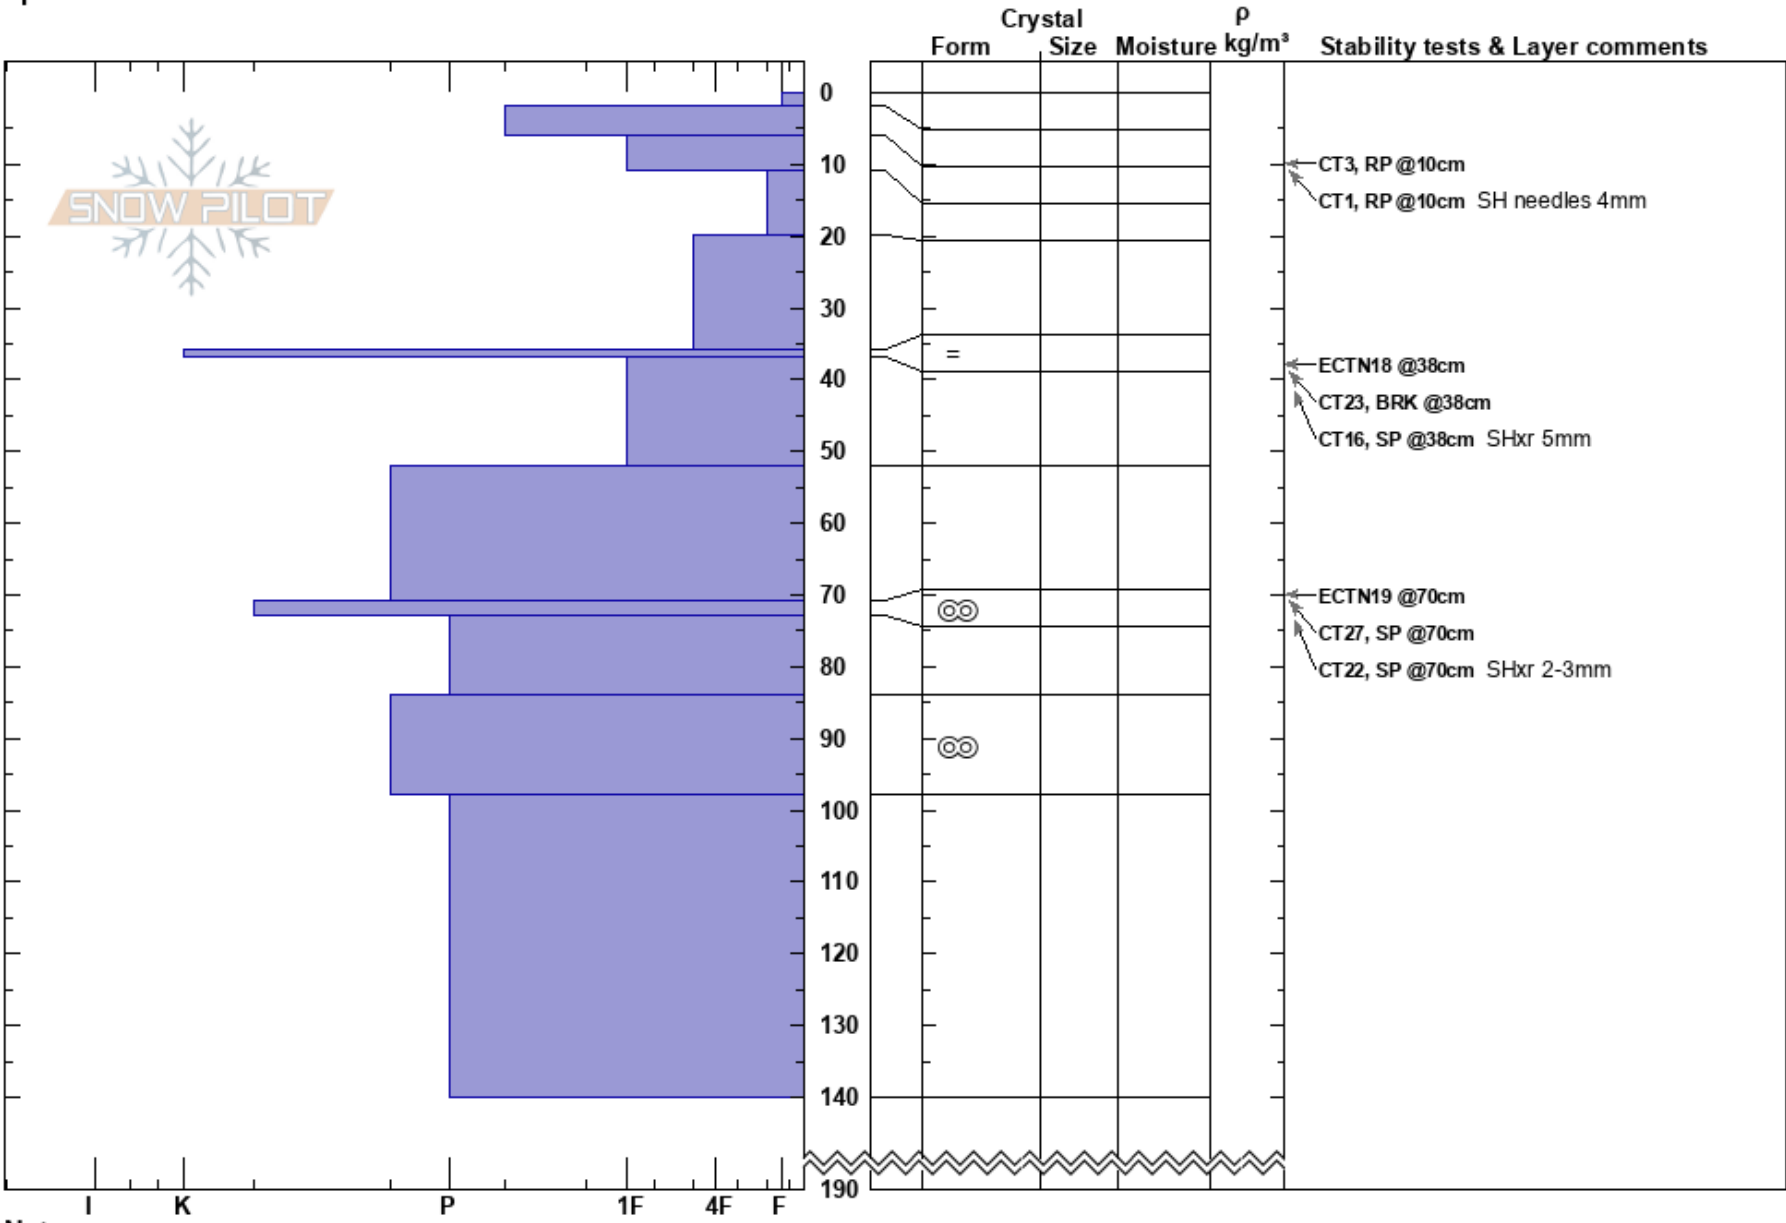

Cowboy Cutblock  
 Monashee  
 BC  
 Elevation: 1340 m  
 Aspect: E  
 Specifics:

Monashee Powder  
 15/02/2023 - 09:30  
 Co-ord:  
 Slope Angle: 30°  
 Wind Loading:

Stability:  
 Air Temperature: -9°C  
 Sky Cover: FEW  
 Precipitation: NO  
 Wind: Calm

HS: 190  
 PF: 45  
 Layer Notes:

Notes: