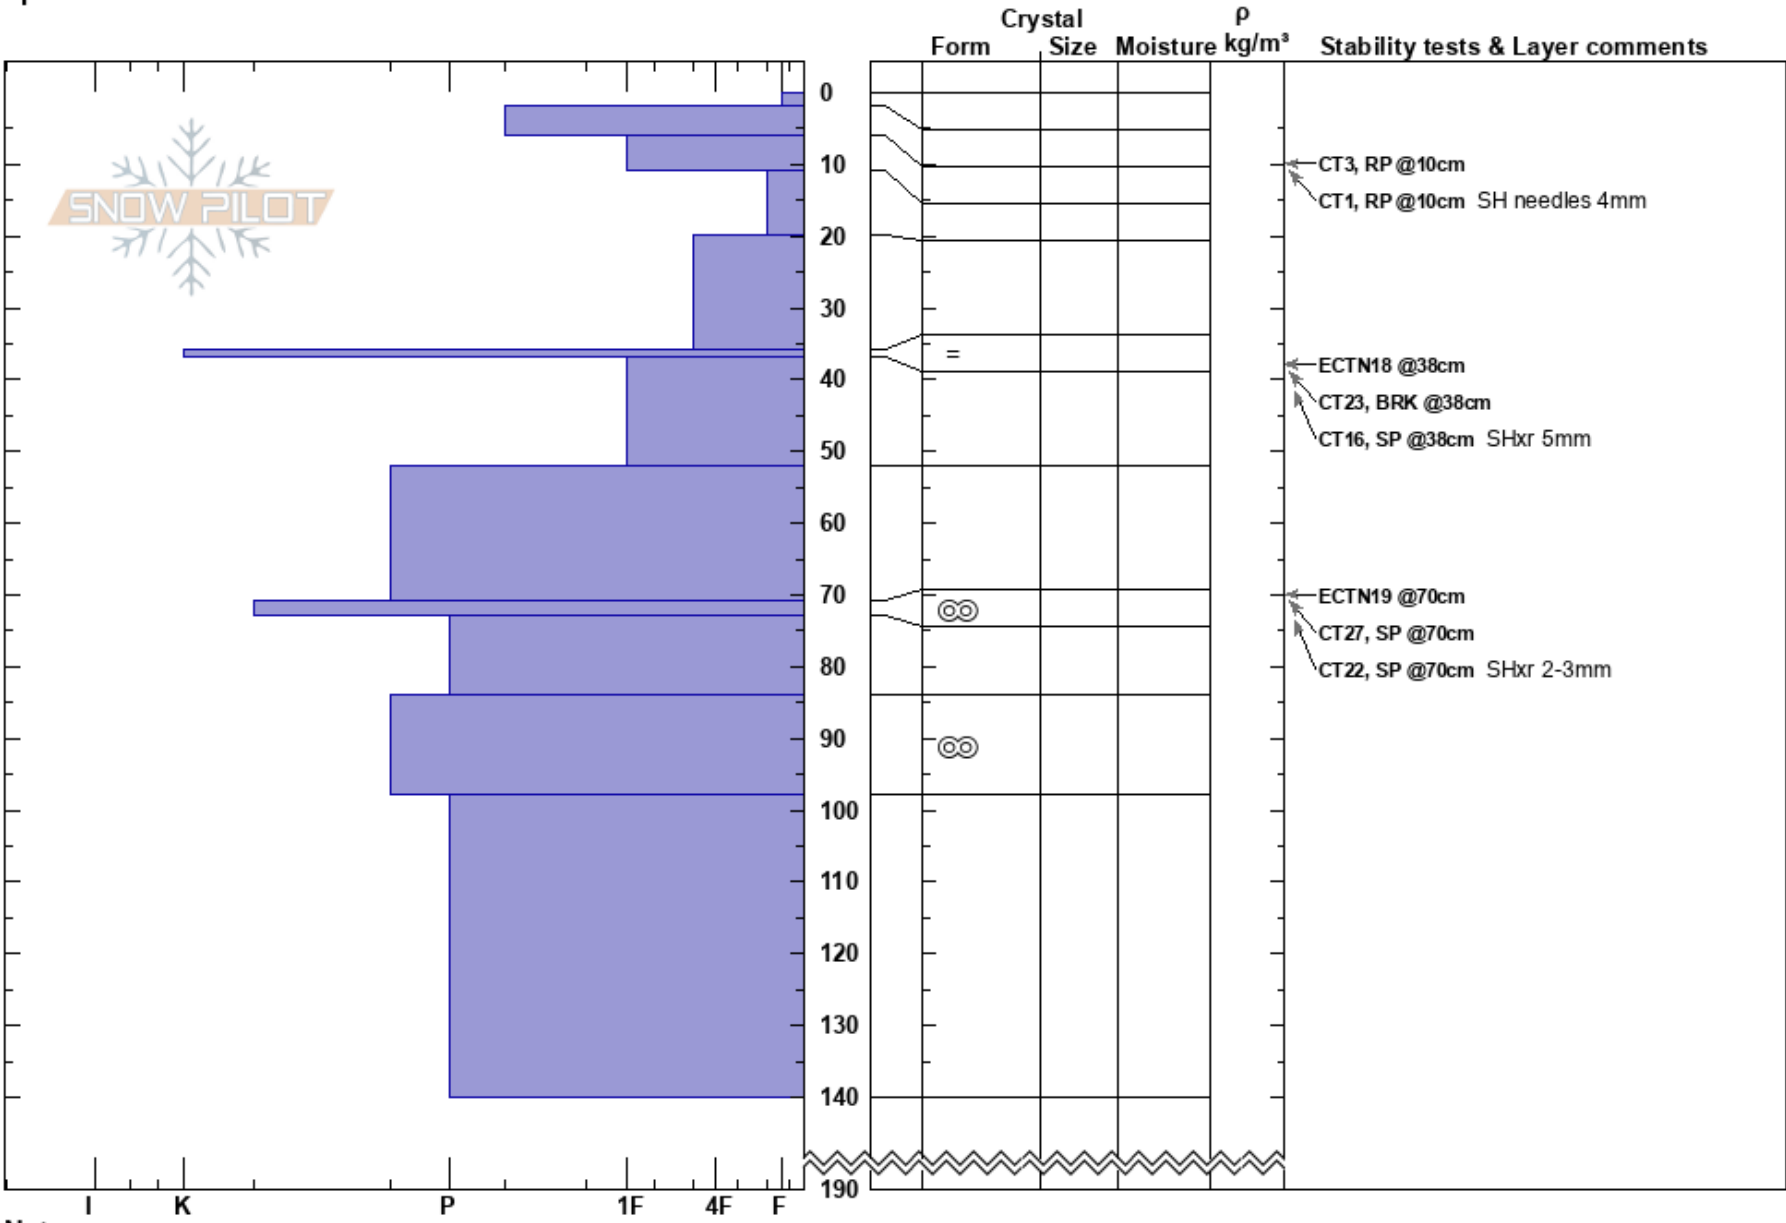

Cowboy Cutblock
 Monashee
 BC
 Elevation: 1340 m
 Aspect: E
 Specifics:

Monashee Powder
 15/02/2023 - 09:30
 Co-ord:
 Slope Angle: 30°
 Wind Loading:

Stability:
 Air Temperature: -9°C
 Sky Cover: FEW
 Precipitation: NO
 Wind: Calm

HS: 190
 PF: 45
 Layer Notes:

Notes: