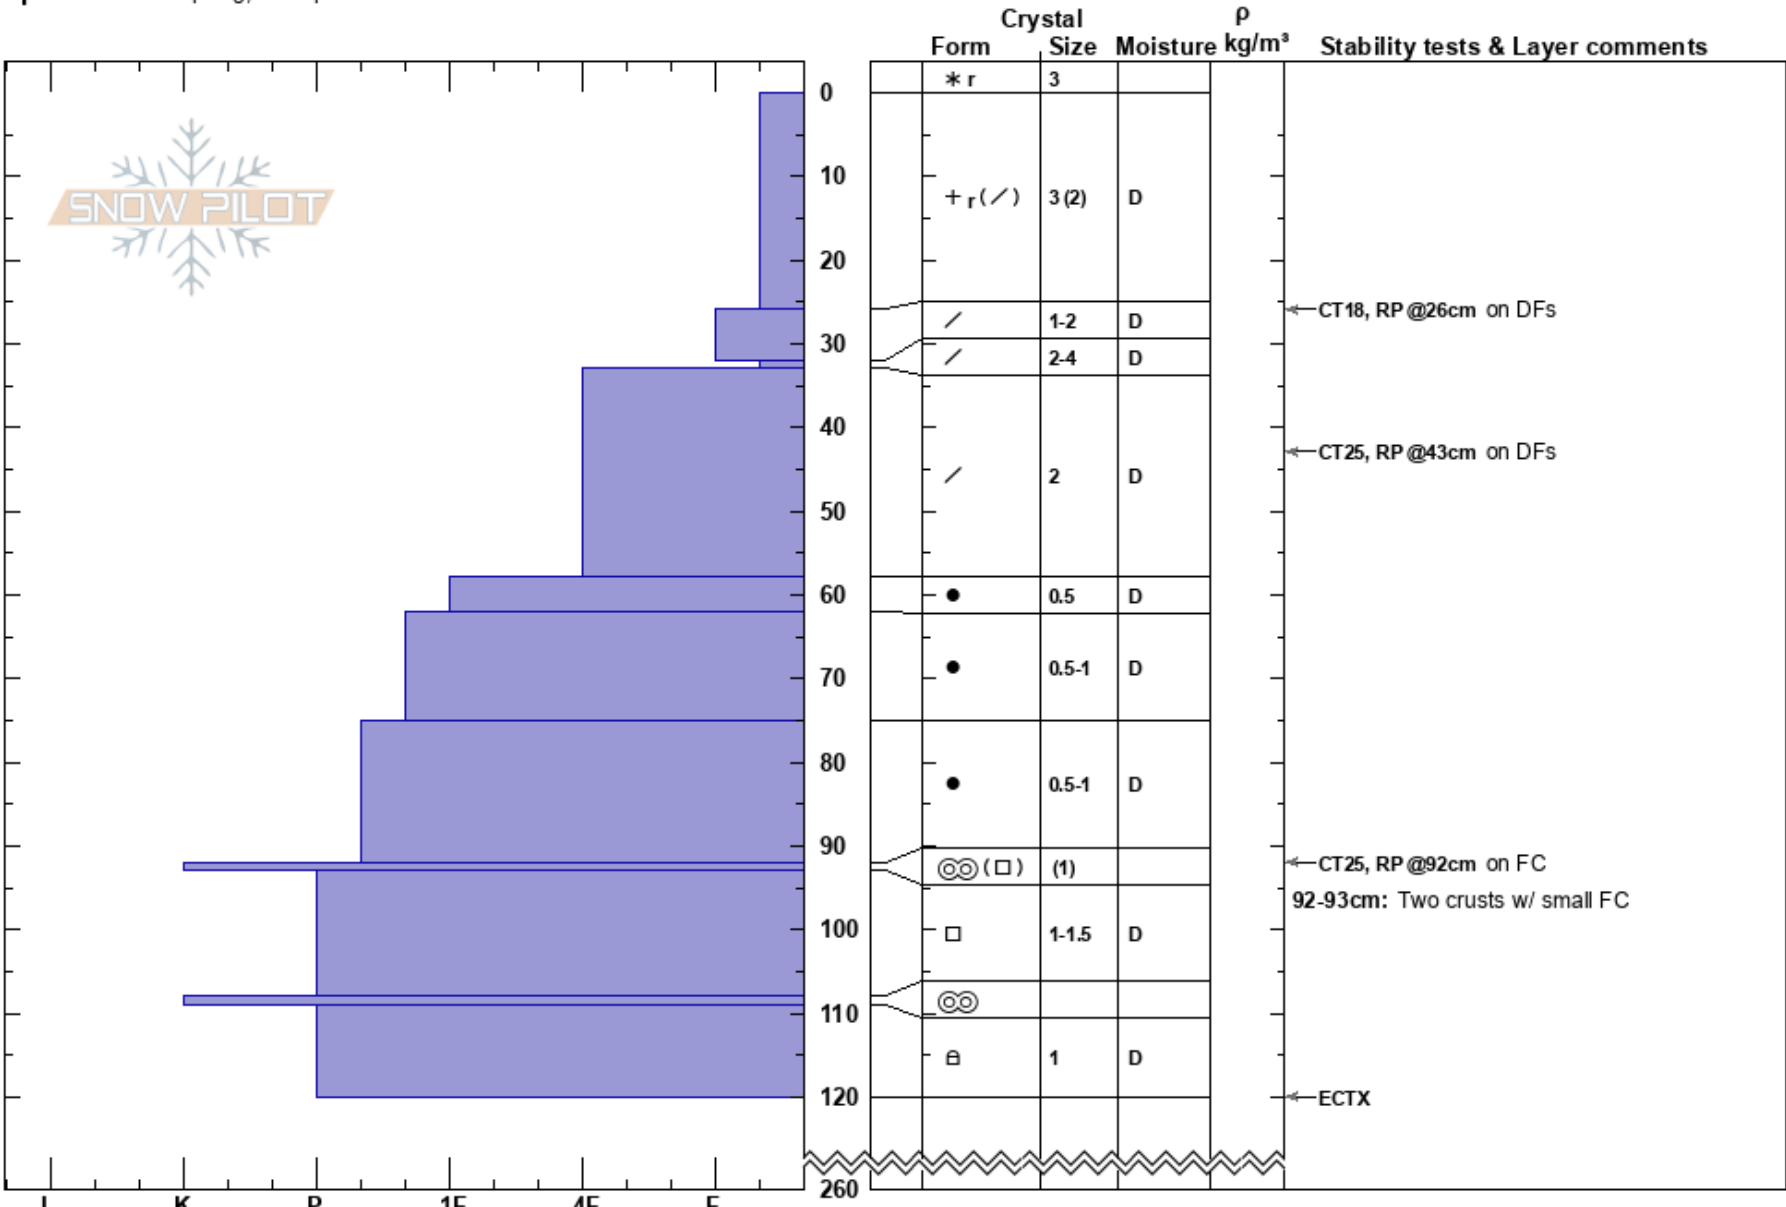

Summit Road  
 Blues  
 OR  
 Elevation: 5031 ft  
 Aspect: NE  
 Specifics: Collapsing, widespread

Sarah Jakober  
 02/14/2023 - 3:30pm  
 Co-ord: 45.69068N, -118.04136W  
 Slope Angle: 21°  
 Wind Loading: yes

Stability: Fair  
 Air Temperature: -5°C  
 Sky Cover: BKN  
 Precipitation: NO  
 Wind: NW Light Breeze

HS:260  
 PF: 55  
 PS: 20  
 92-93cm: Two crusts w/ small FC  
 92-93cm: Problematic layer

Layer Notes: