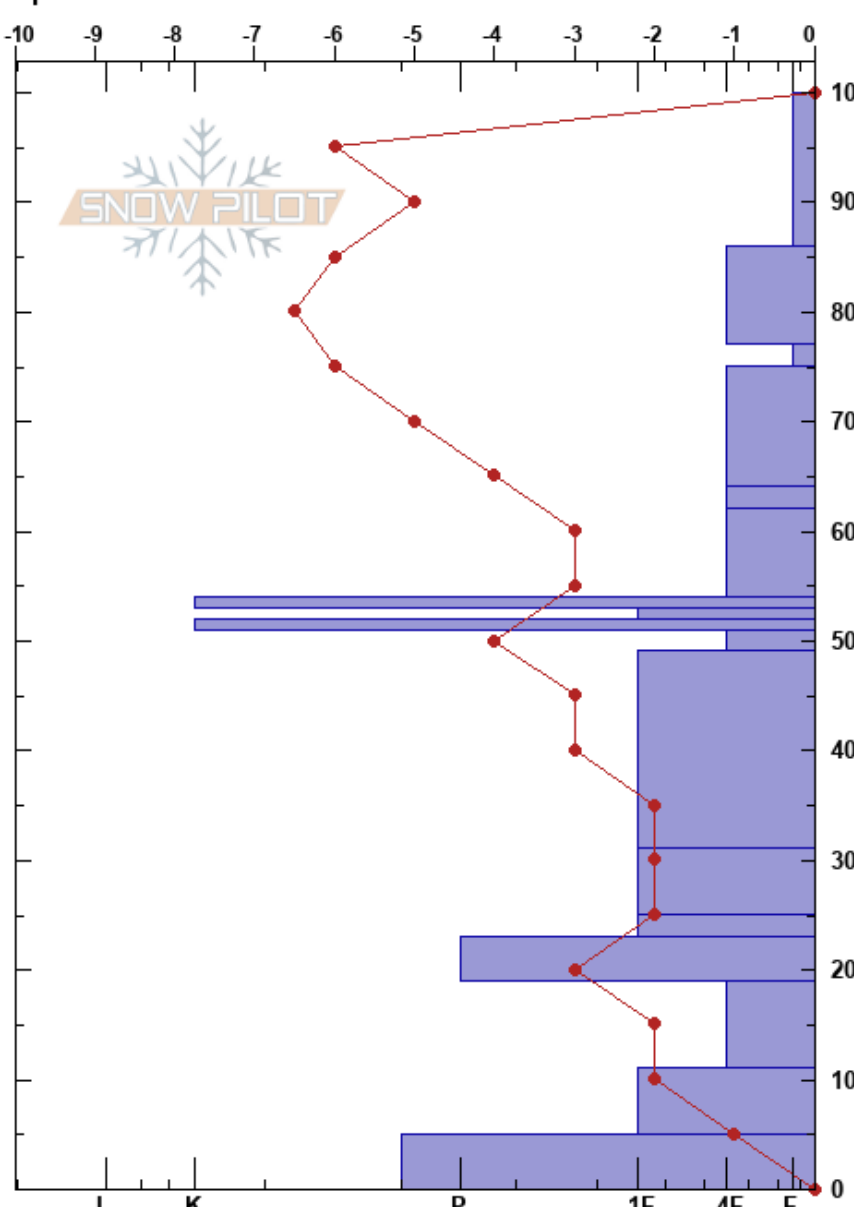

ATMOS5260 Day 4 Pit #1
 Central Wasatch
 UT
 Elevation: 6312 ft
 Aspect: NW
 Specifics:

David Gluckman
 02/10/2023 - 2:00pm
 Co-ord: 40.79023N, -111.70563E
 Slope Angle: 15°
 Wind Loading: no

Stability:
 Air Temperature: 2°C
 Sky Cover: CLR
 Precipitation: NO
 Wind: Calm

HS: 100
 PF: 25
 PS: 15
 Layer Notes:

Form	Crystal		ρ kg/m ³	Stability tests & Layer comments
	Size	Moisture		
•				
⊖	0.3-0.5			
⊖	0.3-0.5			
•	0.5-1			
•	0.5-1			
⊖	0.5-1			
•	0.5-1			
■				
⊖	1			
■				
□	0.5-1.5			
•	0.5-1			
•	0.3-0.5			
⊙⊙				
⊖	0.5-1			
⊖	0.5-1			
⊖	0.5-1			
•	1-1.5			

Notes: Little Mountain Summit