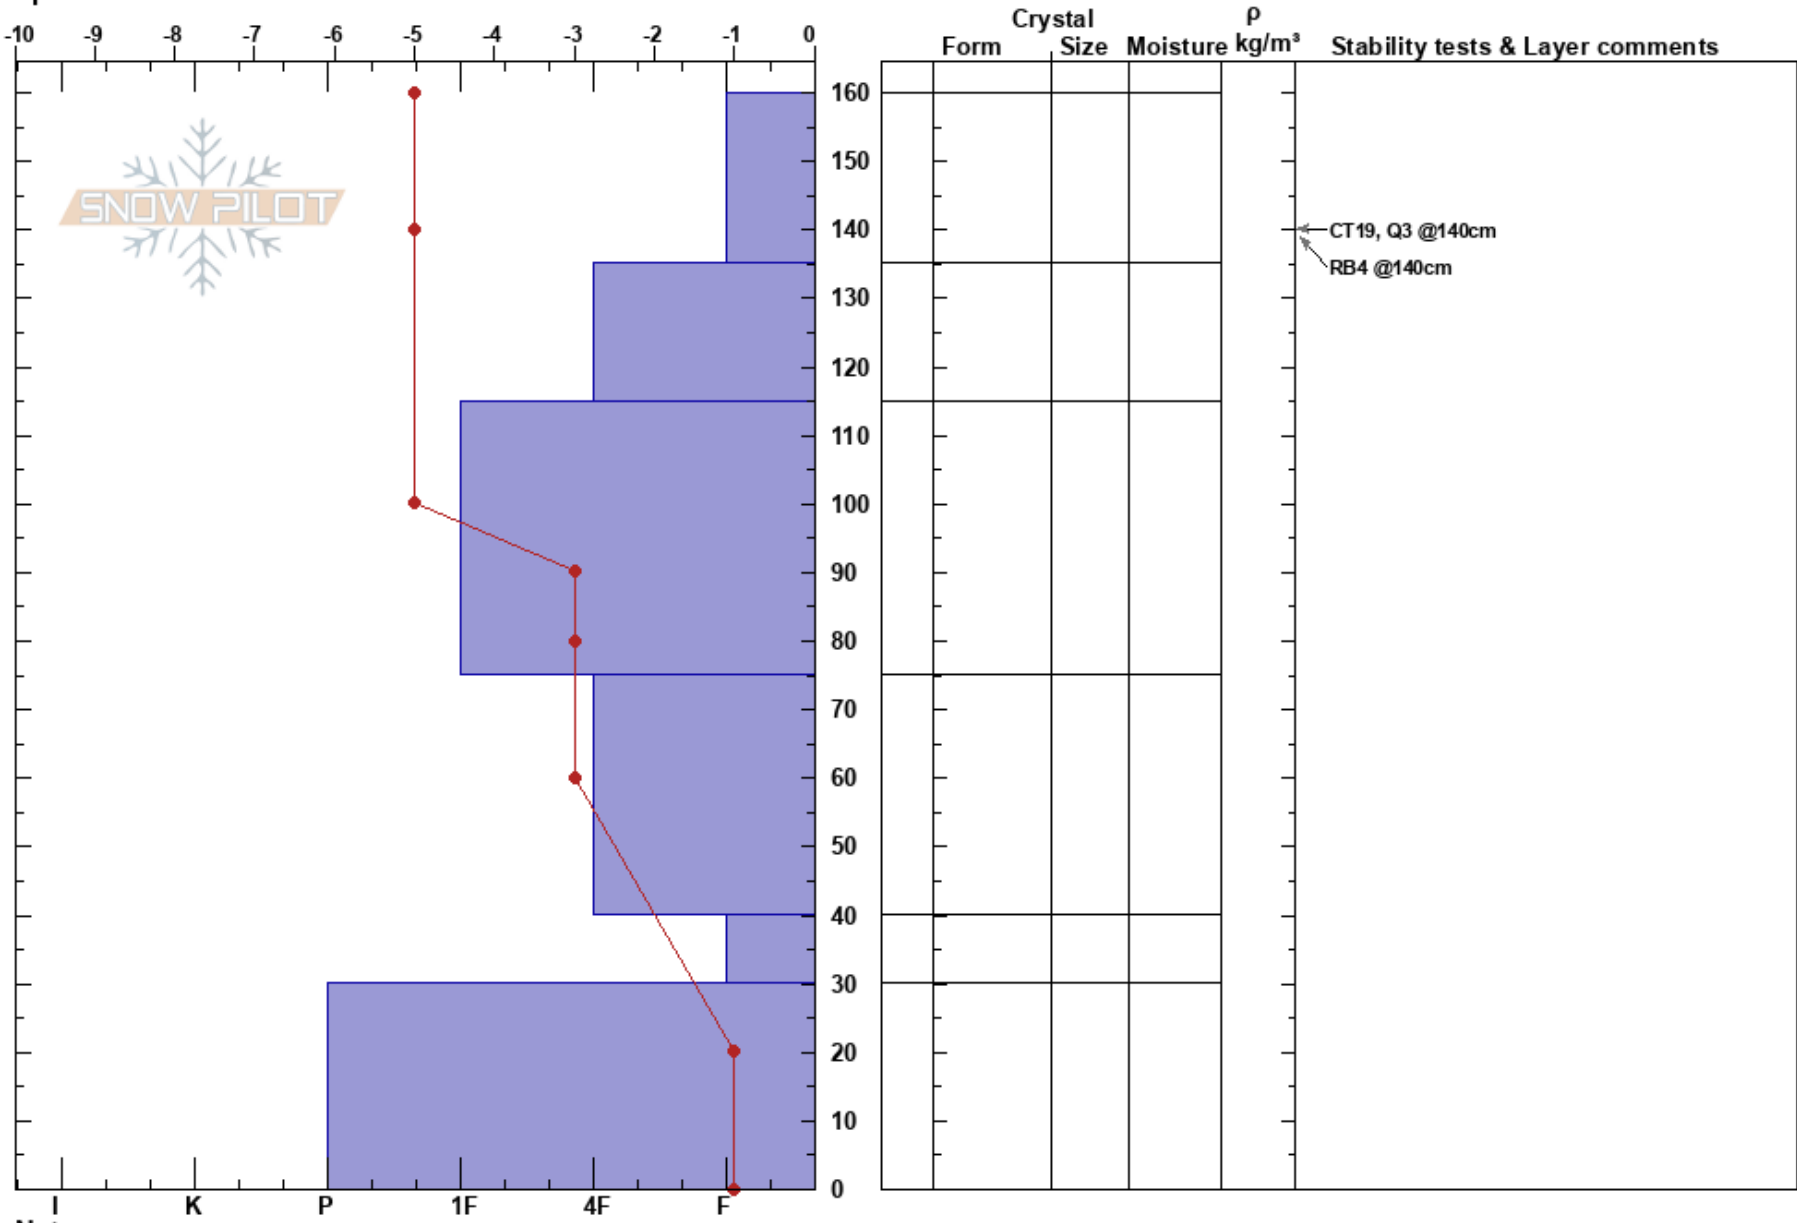

Мальовица-пътека БАК
 Rila
 Bulgaria
 Elevation: 2227 m
 Aspect: W
 Specifics:

Dimitar Berov
 12/02/2023 - 10:00
 Co-ord: 42.17780N, 23.37564E
 Slope Angle: 35°
 Wind Loading: no

Stability:
 Air Temperature: -5°C
 Sky Cover: OVC
 Precipitation: NO
 Wind: E Light Breeze

HS: 160
 PF: 50 40-30cm: Problematic layer
 PS: 20

Notes:

I K P 1F 4F F