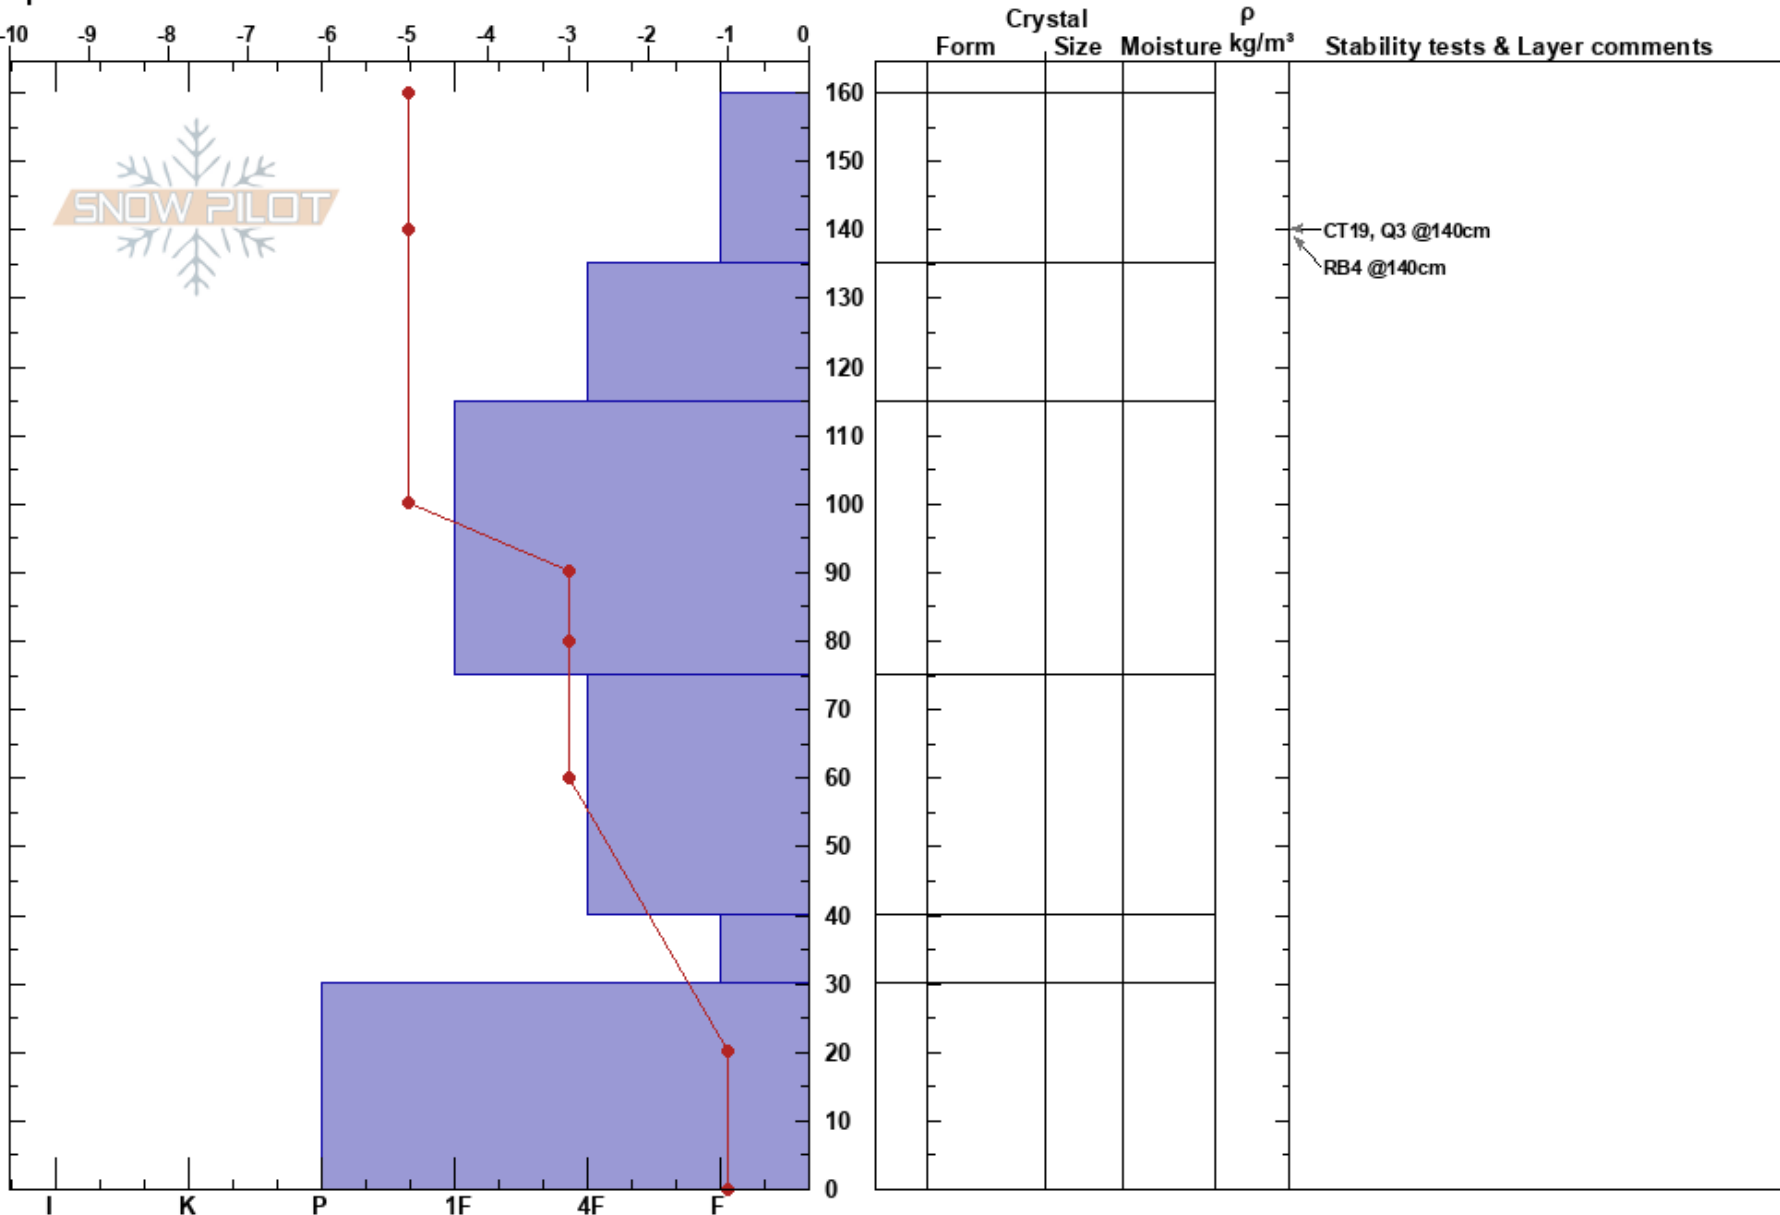

Малъвица-пътека БАК
 Rila
 Bulgaria
 Elevation: 2227 m
 Aspect: W
 Specifics:

Dimitar Berov
 12/02/2023 - 10:00
 Co-ord: 42.17780N, 23.37564E
 Slope Angle: 35°
 Wind Loading: no

Stability:
 Air Temperature: -5°C
 Sky Cover: OVC
 Precipitation: NO
 Wind: E Light Breeze

HS: 160
 PF: 50 40-30cm: Problematic layer
 PS: 20

Notes: