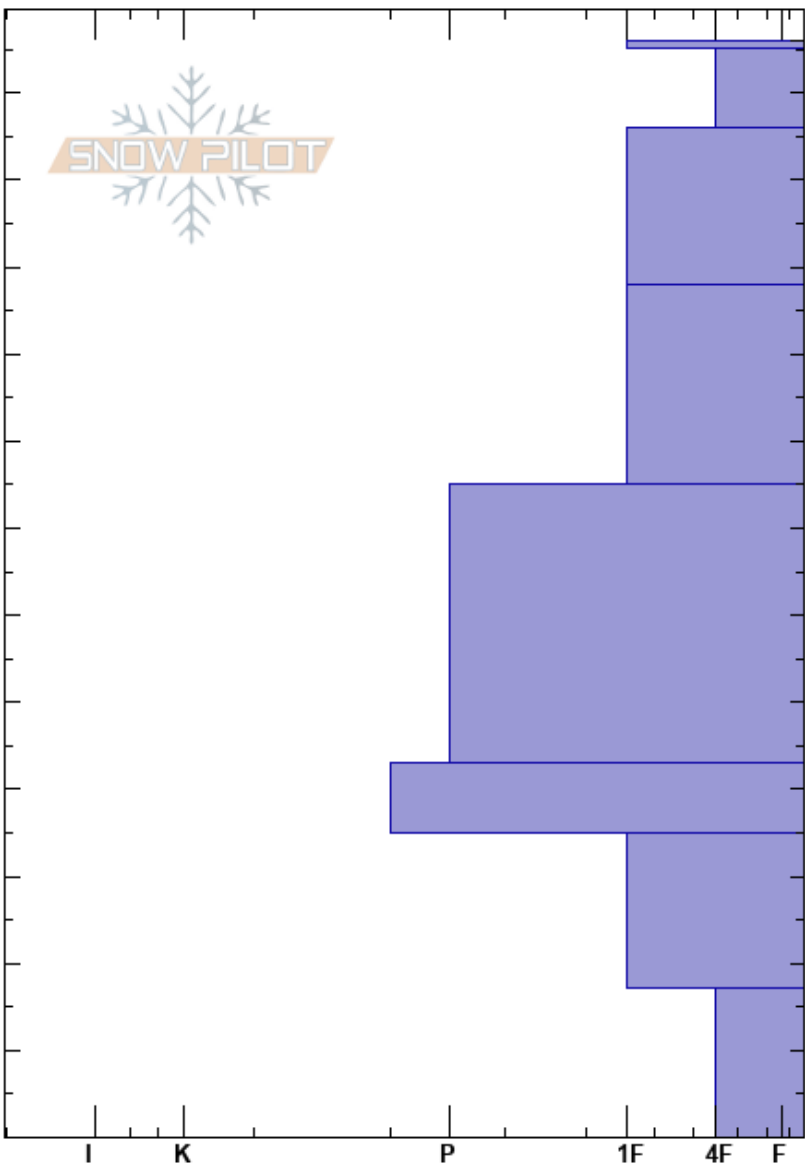

Lab 3 Snow Profile
 Bridger Range
 MT
 Elevation: 7584 ft
 Aspect: 140°
 Specifics:

Matthew Kelly
 02/10/2023 - 2:00pm
 Co-ord: 45.82969N, -110.92566W
 Slope Angle: 31°
 Wind Loading: previous

Stability: HS: 126
 Air Temperature: 0°C
 Sky Cover: CLR
 Precipitation: NO
 Wind: SE Light Breeze

Layer Notes:
 PF: 40
 PS: 10

Height (cm)	Crystal		Moisture	ρ kg/m ³	Stability tests & Layer comments
	Form	Size			
126	○	1 (0.5)	M	165	
120	○ (□)	0.5 (0.5)	D		
116	● (□)	0.5 (0.5)	D	187	← CT21, Q3 @116cm ← CT26, Q3 @116cm ← 2x SB10, Q2 @116cm ← RB6 @116cm EB
100				215	
93					← SB50, Q3 @93cm
87					← STM @81cm
81					← RB6 @75cm No release
75				260	
60					
59					
43	●	0.3	D	300	
35					← STM @35cm
33	□	1.5	D	275	
25					
17	^	1.5	D	245	← CT25, Q3 @17cm