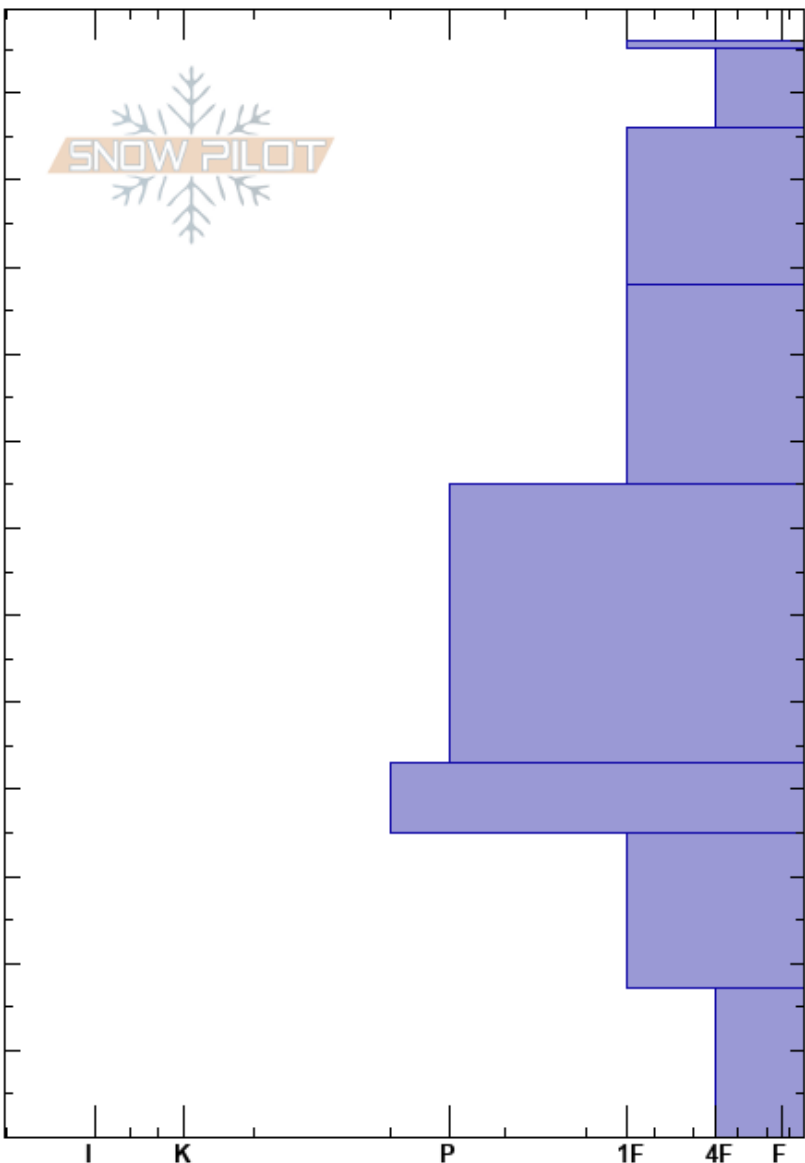

Lab 3 Snow Profile
 Bridger Range
 MT
 Elevation: 7584 ft
 Aspect: 140°
 Specifics:

Matthew Kelly
 02/10/2023 - 2:00pm
 Co-ord: 45.82969N, -110.92566W
 Slope Angle: 31°
 Wind Loading: previous

Stability: **HS: 126**
 Air Temperature: 0°C
 Sky Cover: CLR
 Precipitation: NO
 Wind: SE Light Breeze

Layer Notes:

PF: 40
 PS: 10

Height (cm)	Crystal		Moisture	ρ kg/m ³	Stability tests & Layer comments
	Form	Size			
126	○	1 (0.5)	M	165	
120	○ (□)	0.5 (0.5)	D		
116	● (□)	0.5 (0.5)	D	187	← CT21, Q3 @116cm ← CT26, Q3 @116cm ← 2x SB10, Q2 @116cm ← RB6 @116cm EB
93	●	1	D	215	← SB50, Q3 @93cm
81					← STM @81cm
75					← RB6 @75cm No release
60	●	0.5	D	260	
35	●	0.3	D	300	← STM @35cm
27.5	□	1.5	D	275	
17	^	1.5	D	245	← CT25, Q3 @17cm