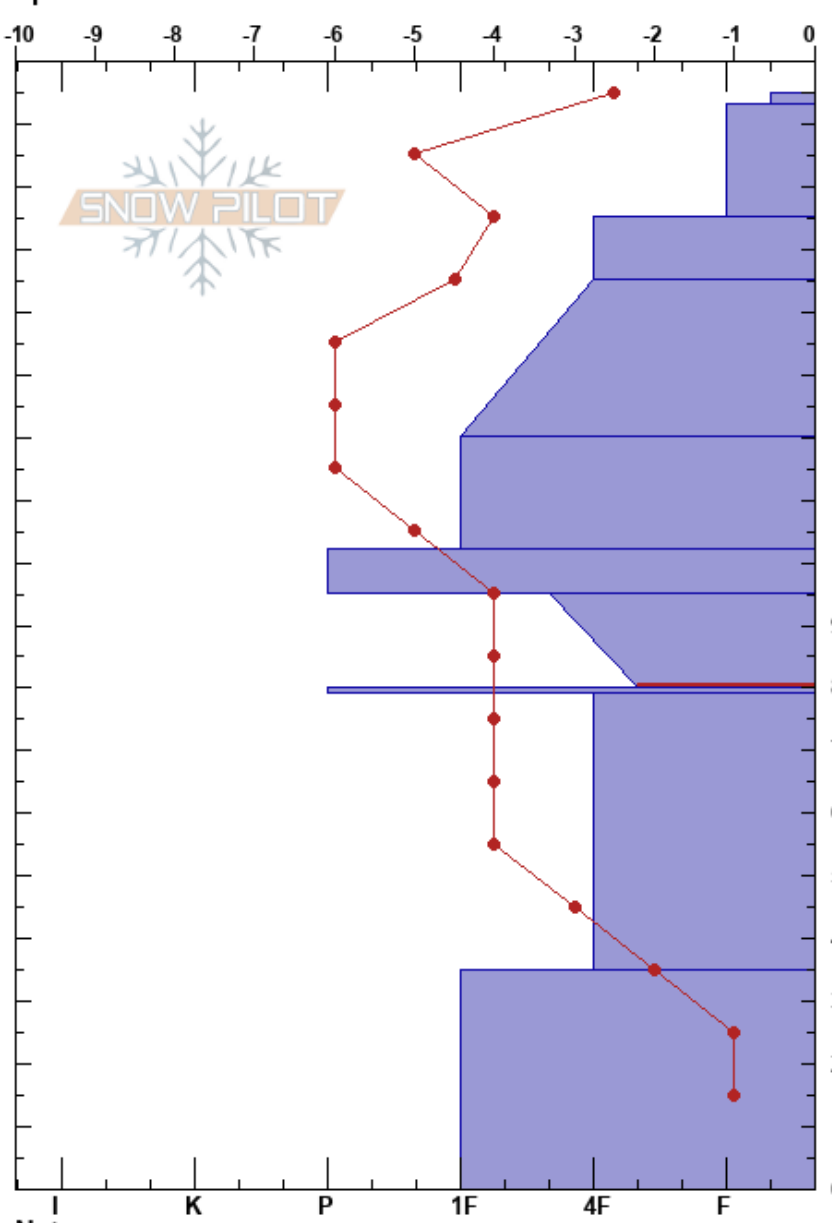

Bitterroot 01_05_18
 Bitterroot
 MT
 Elevation: 8140 ft
 Aspect: 31°
 Specifics:

Travis Craft
 01/05/2018 - 11:30am
 Co-ord: 45.70298N, -113.97144W
 Slope Angle: 29°
 Wind Loading:

Stability:
 Air Temperature: 2°C
 Sky Cover: FEW
 Precipitation: S-1
 Wind: Calm

HS: 175
 Layer Notes:
 95-80cm: Problematic layer

Height (cm)	Crystal		Moisture	ρ kg/m ³	Stability tests & Layer comments
	Form	Size			
175	+ (V)				
170					
160	/				
150	/				← ECTN21 @155cm
140	/				← ECTN23 @147cm
130	/				
120					← ECTN24 @120cm
110	/				
100	•				
90	□				
80	■				← ECTP26 @80cm
70					
60	□				
50					
40					
30					
20	□				
10					
0					