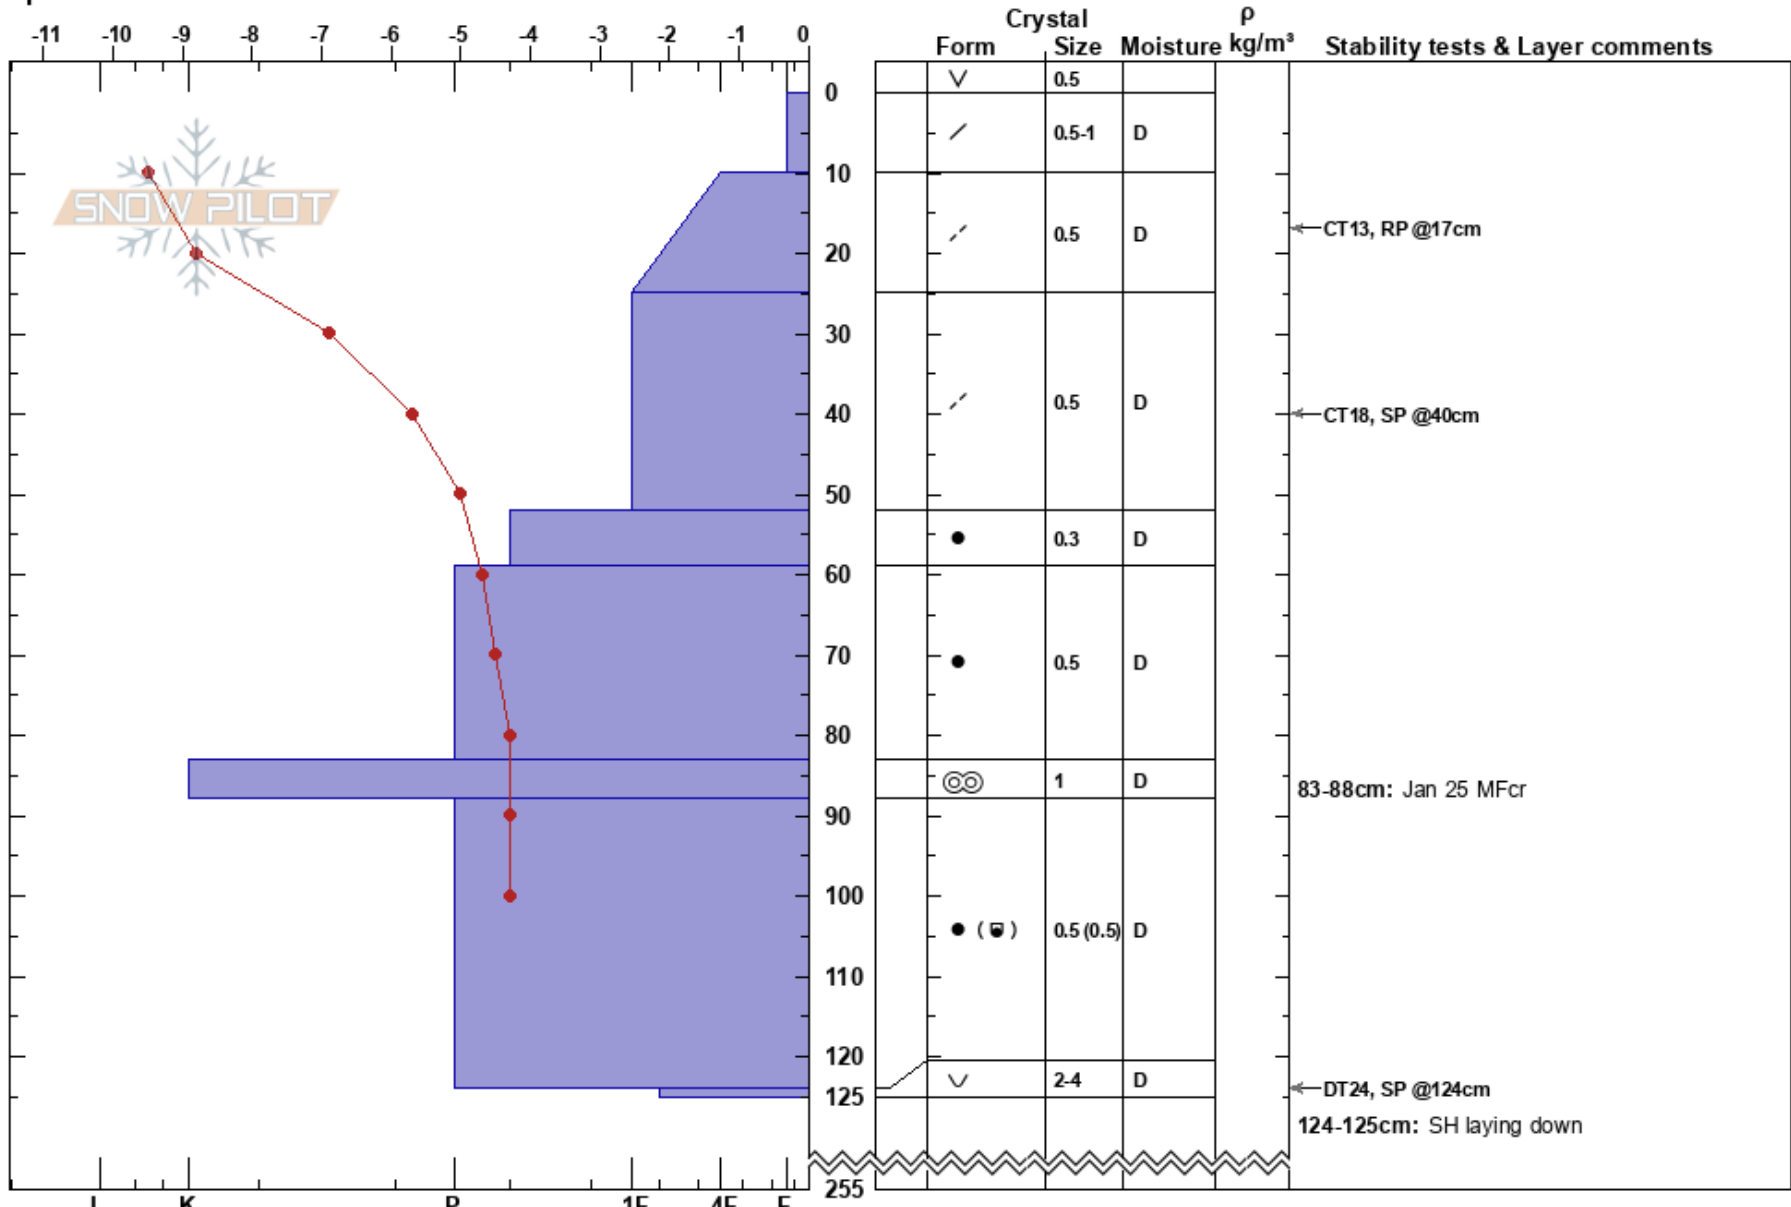

Give me the loot
 Skeena
 BC
 Elevation: 1550 m
 Aspect: E
 Specifics:

Sara Orgué Vila
 14/02/2023 - 10:00
 Co-ord:
 Slope Angle: 21°
 Wind Loading: previous

Stability:
 Air Temperature: -10°C
 Sky Cover: BKN
 Precipitation: NO
 Wind: SE Light Breeze

HS:255
 PF: 40
 83-88cm: Jan 25 MFcr
 124-125cm: SH laying down
 124-125cm: Problematic layer

Notes: Pit dug at TL with scattered trees in a cross loaded feature. Observers: Boi Sagarra and Sara Orgué.