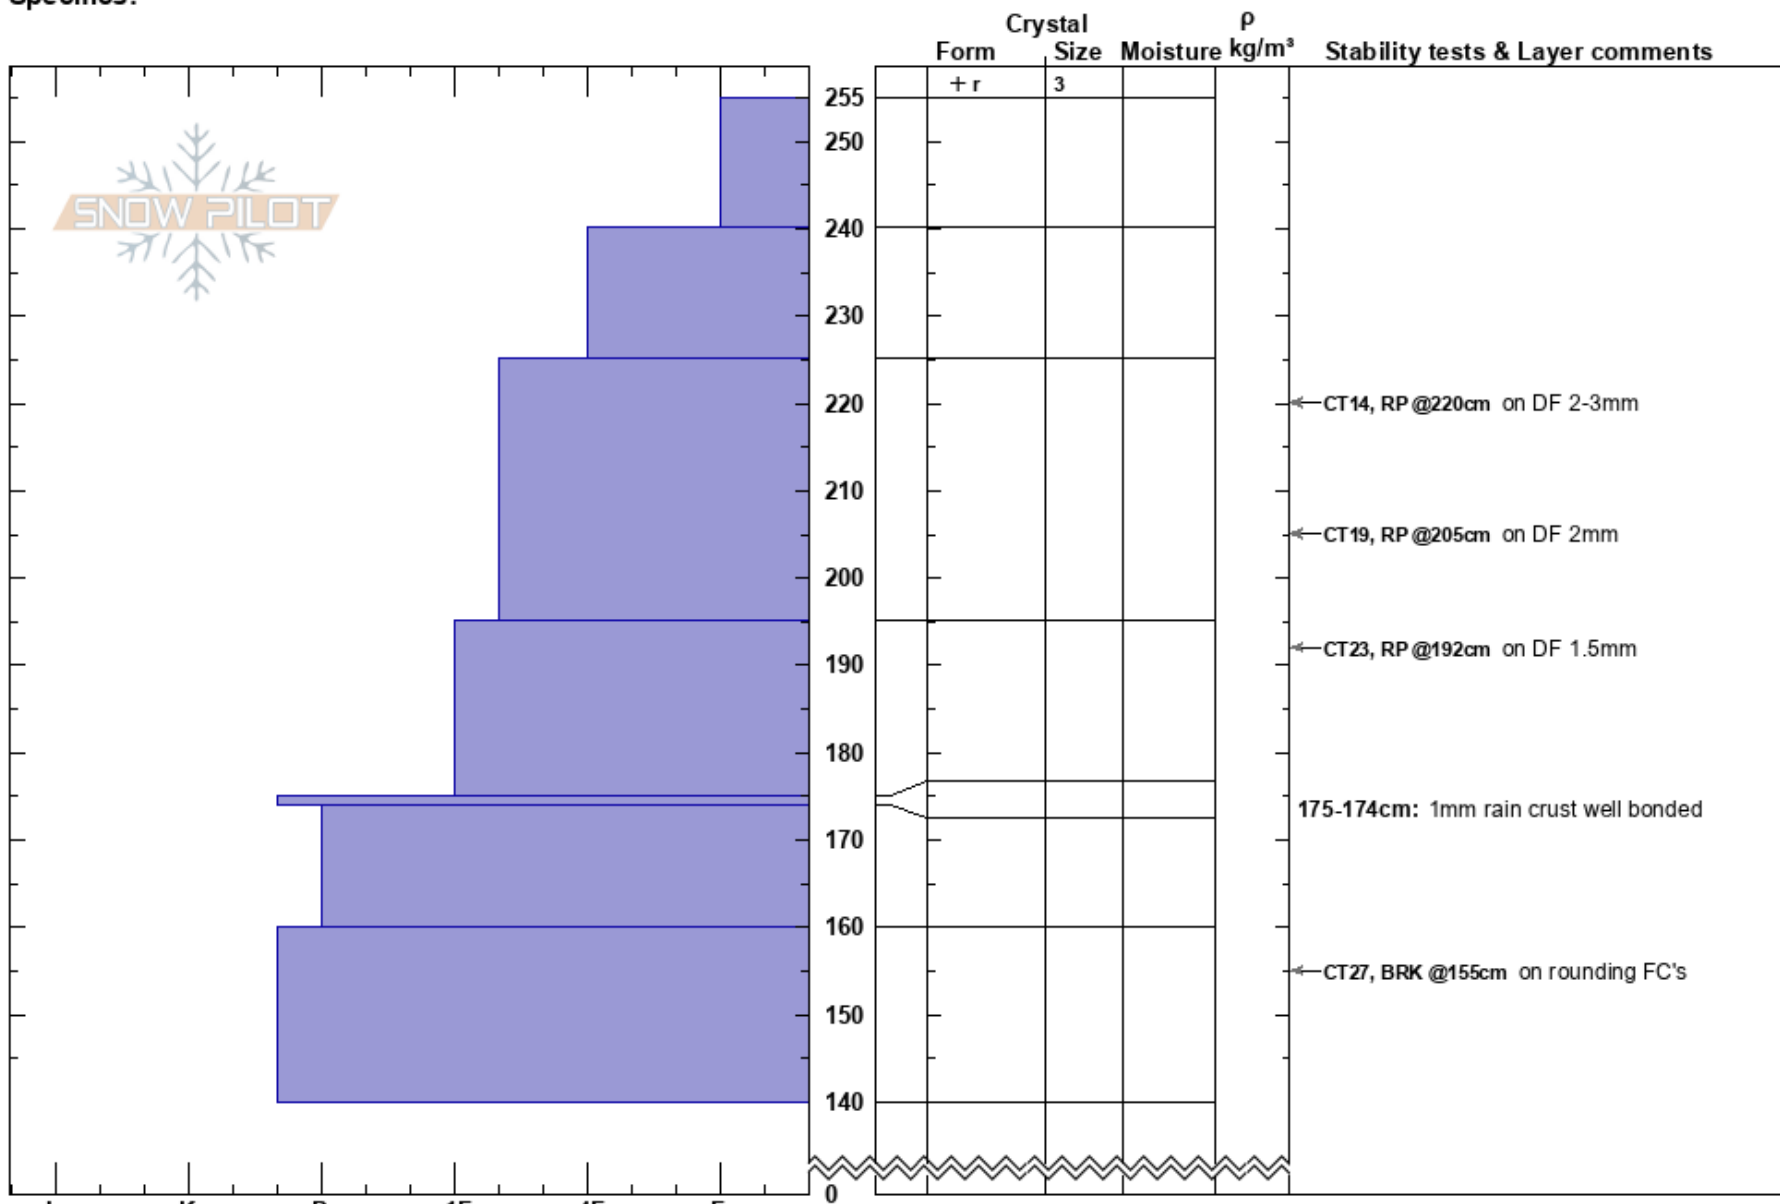

Westside
 Monashee
 BC
 Elevation: 2000 m
 Aspect: W
 Specifics:

Mustang Powder
 14/02/2023 - 14:00
 Co-ord:
 Slope Angle: 30°
 Wind Loading:

Stability:
 Air Temperature:
 Sky Cover: OVC
 Precipitation: NO
 Wind: NW Light Breeze

HS:255
 Layer Notes:
 175-174cm: 1mm rain crust well bonded

Notes: Sheltered area 10m away from the big corner in the Westside PU road at TL