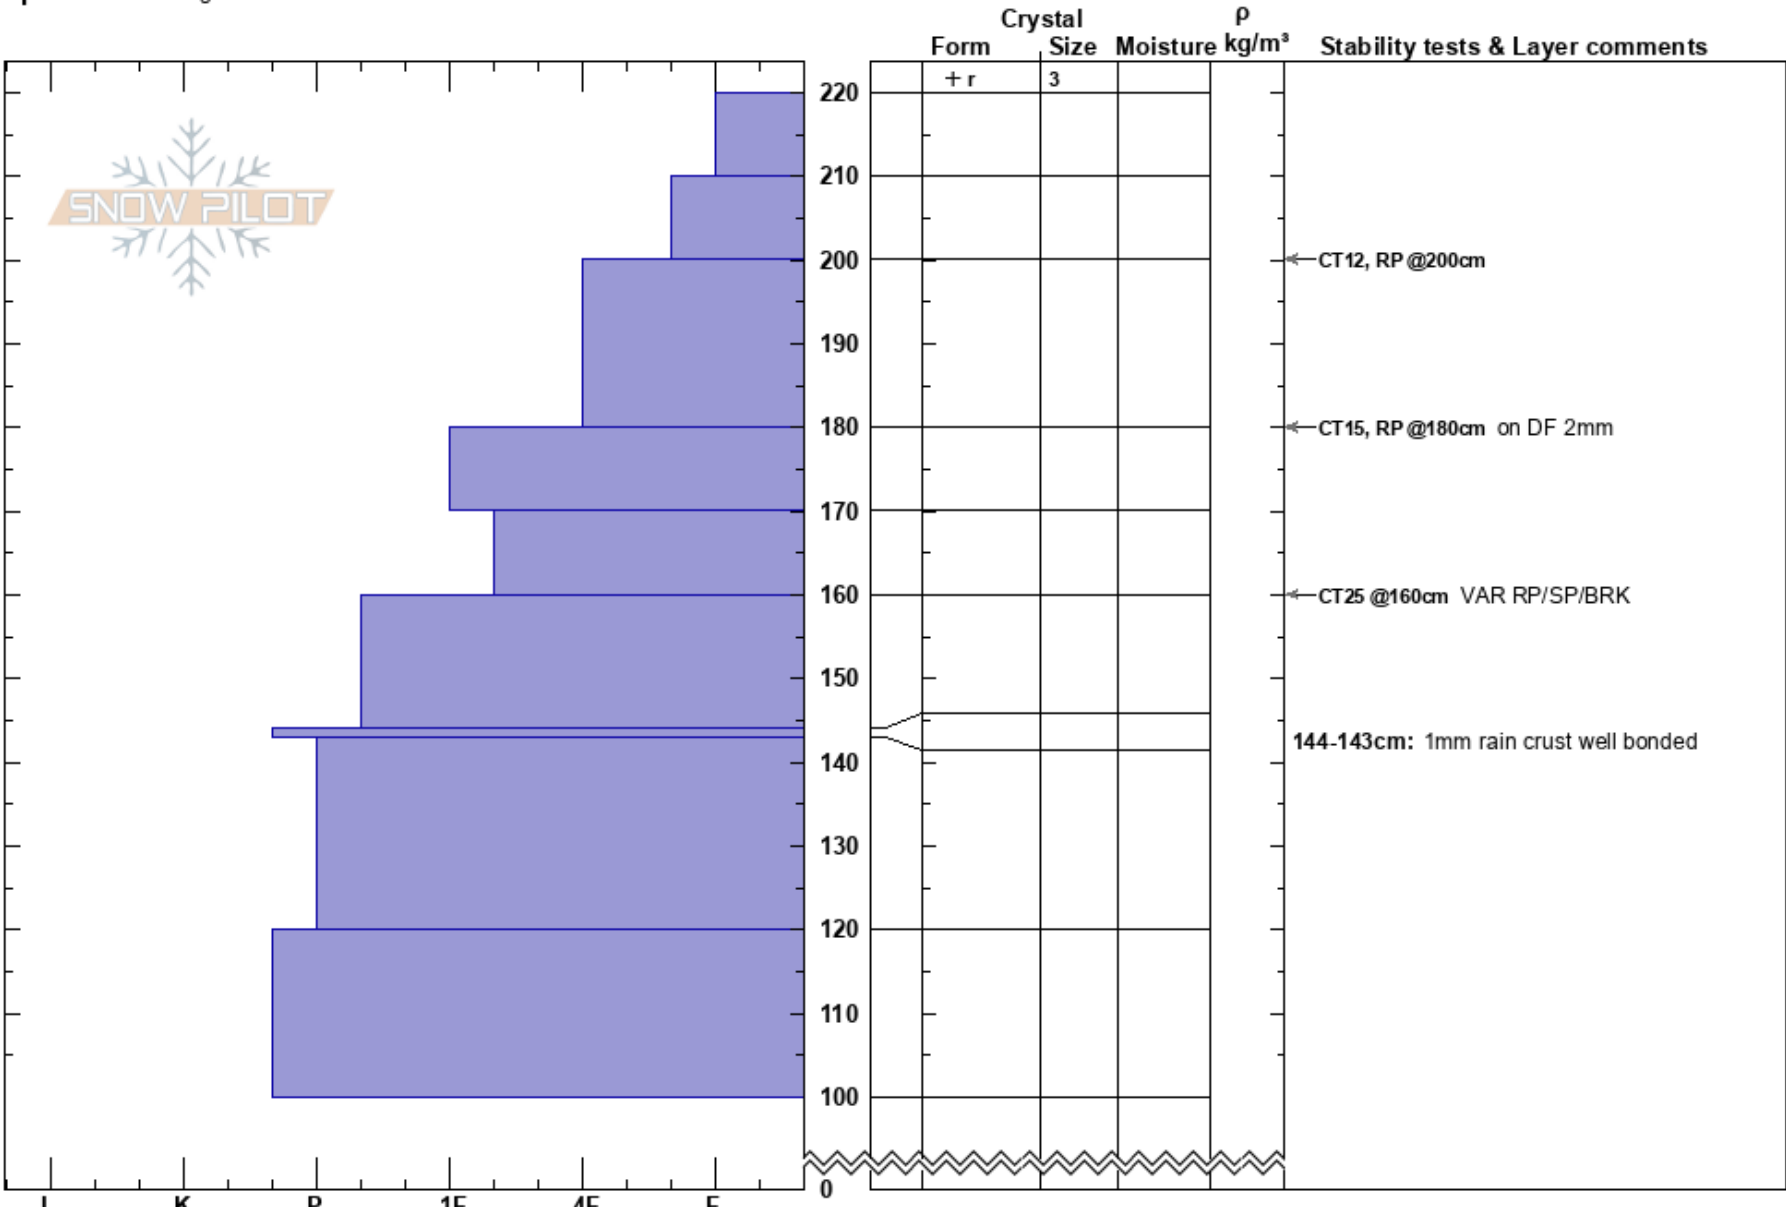

Hail Caesar
 Monashee
 BC
Elevation: 1780 m
Aspect: NW
Specifics: Pit dug in a Ski Area

Mustang Powder
 14/02/2023 - 12:00
Co-ord:
Slope Angle: 35°
Wind Loading:

Stability:
Air Temperature:
Sky Cover: OVC
Precipitation: NO
Wind:

HS: 220
PF: 30 144-143cm: 1mm rain crust well bonded

Layer Notes:

Notes: Just below first bench with Trees.