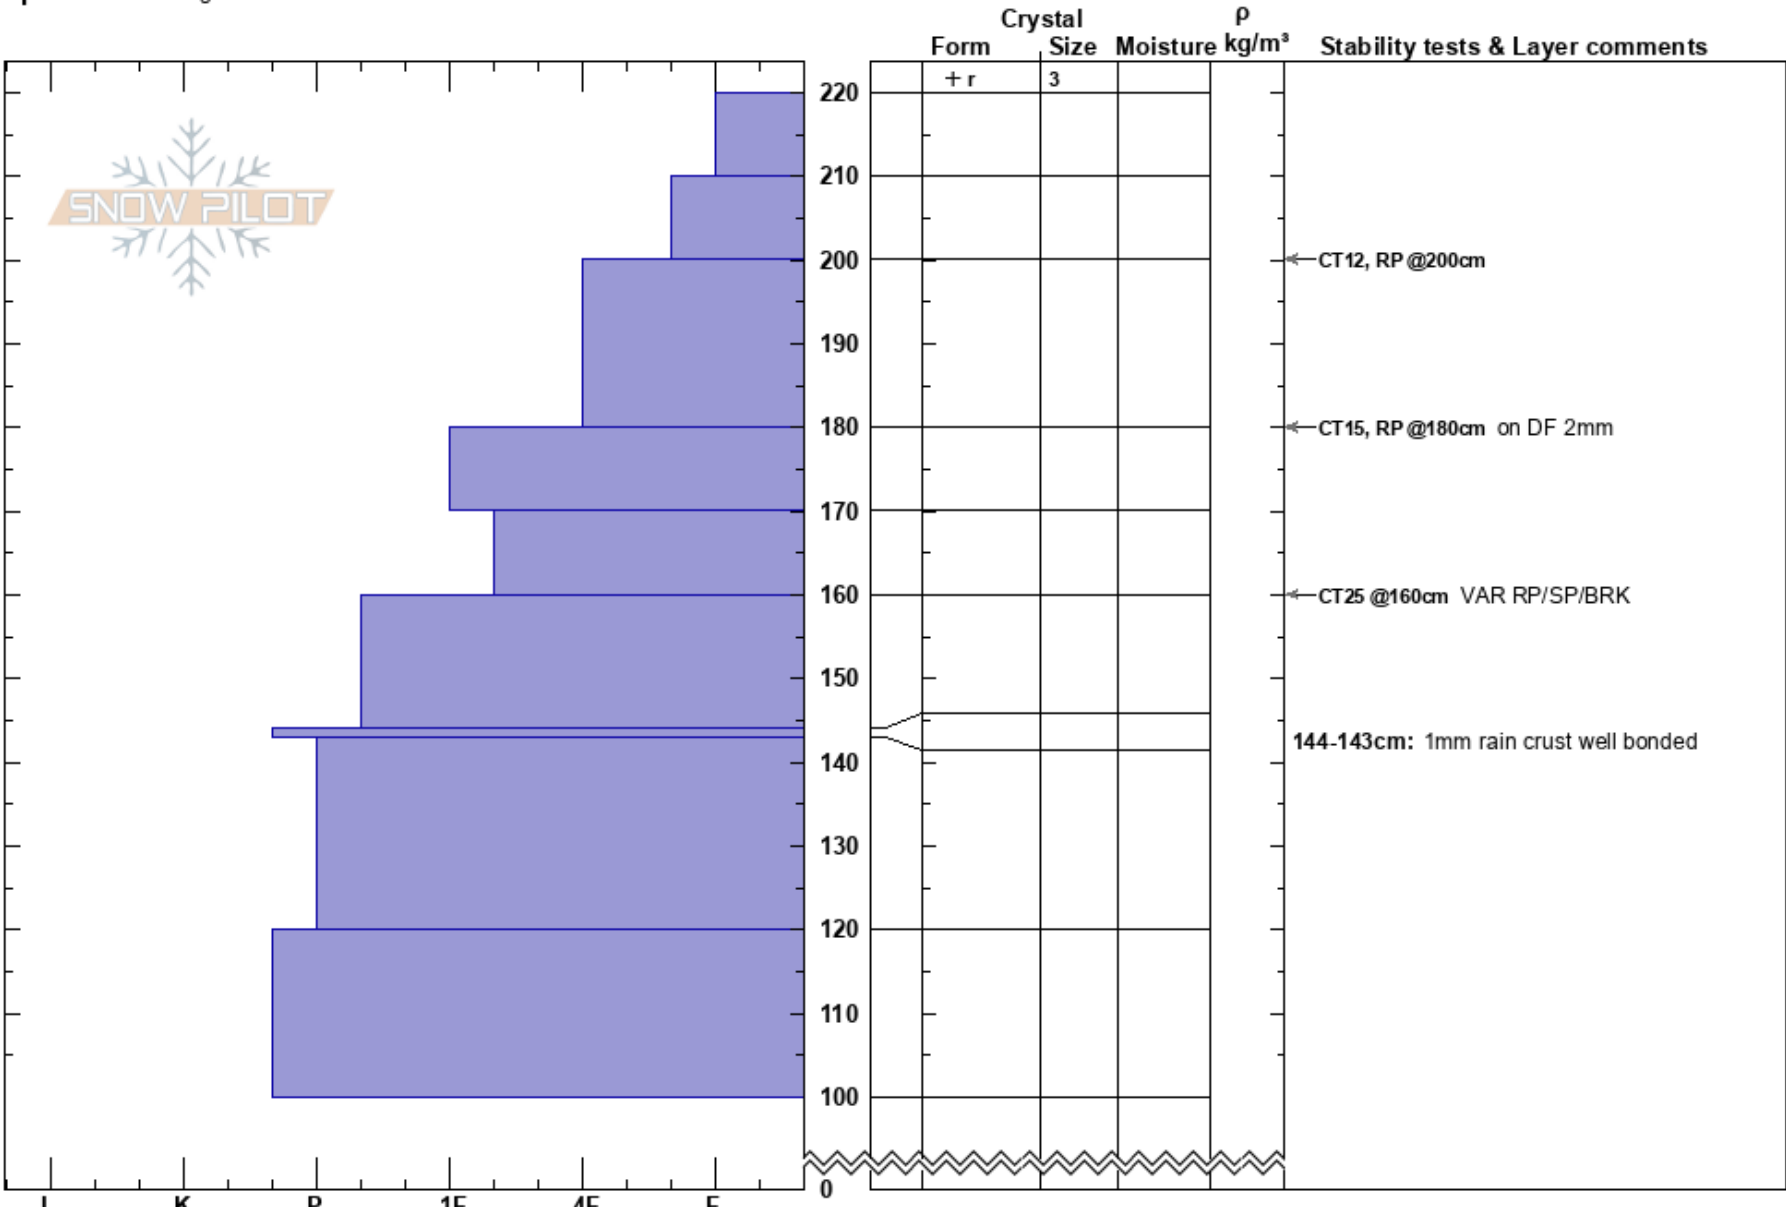

Hail Caesar  
 Monashee  
 BC  
**Elevation:** 1780 m  
**Aspect:** NW  
**Specifics:** Pit dug in a Ski Area

Mustang Powder  
 14/02/2023 - 12:00  
**Co-ord:**  
**Slope Angle:** 35°  
**Wind Loading:**

**Stability:**  
**Air Temperature:**  
**Sky Cover:** OVC  
**Precipitation:** NO  
**Wind:**

**HS:** 220  
**PF:** 30 144-143cm: 1mm rain crust well bonded

**Layer Notes:**

**Notes:** Just below first bench with Trees.