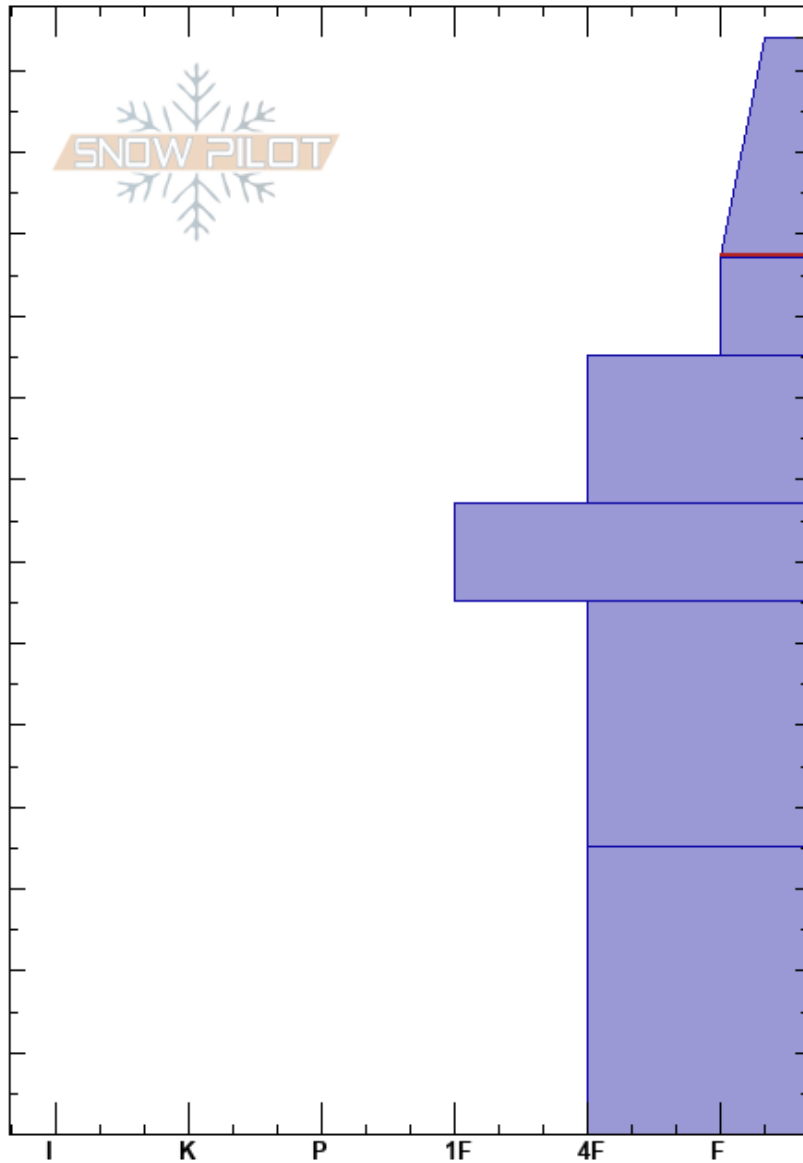

Mt Ellis
 Gallatin Range-N
 MT
 Elevation: 7150 ft
 Aspect: 80°
 Specifics: Cracking

Doug Chabot-Admin
 02/14/2023 - 11:00am
 Co-ord: 45.58896N, -110.96046W
 Slope Angle:
 Wind Loading: yes

Stability: Poor
 Air Temperature: -9°C
 Sky Cover: OVC
 Precipitation: S1
 Wind: E Light Breeze

HS: 134
 PF: 134 134-107cm: Problematic layer

Height (cm)	Crystal		ρ kg/m ³	Stability tests & Layer comments
	Form	Size		
134				
130				
120	+			
110				← ECTP2 @107cm
100	/			
90	□	1		
80				
70	□	1		
60				
50	□	1-2		
40				
30				
20	□	2-4		
10				
0				