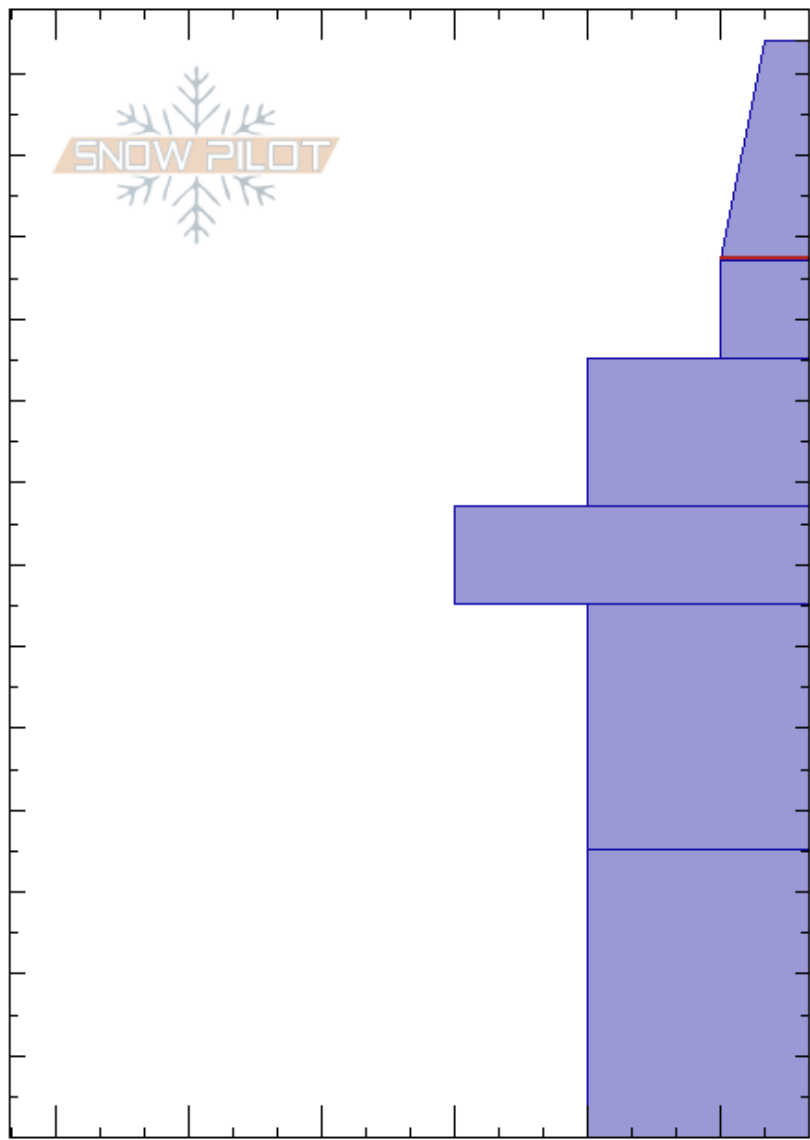

Mt Ellis
 Gallatin Range-N
 MT
 Elevation: 7150 ft
 Aspect: 80°
 Specifics: Cracking

Doug Chabot-Admin
 02/14/2023 - 11:00am
 Co-ord: 45.58896N, -110.96046W
 Slope Angle:
 Wind Loading: yes

Stability: Poor
 Air Temperature: -9°C
 Sky Cover: OVC
 Precipitation: S1
 Wind: E Light Breeze

HS: 134
 PF: 134 134-107cm: Problematic layer

Elevation (ft)	Crystal		ρ kg/m ³	Stability tests & Layer comments
	Form	Size		
134				
130				
120	+			
110				← ECTP2 @107cm
100	/			
90	□	1		
80				
70	□	1		
60				
50	□	1-2		
40				
30				
20	□	2-4		
10				
0				