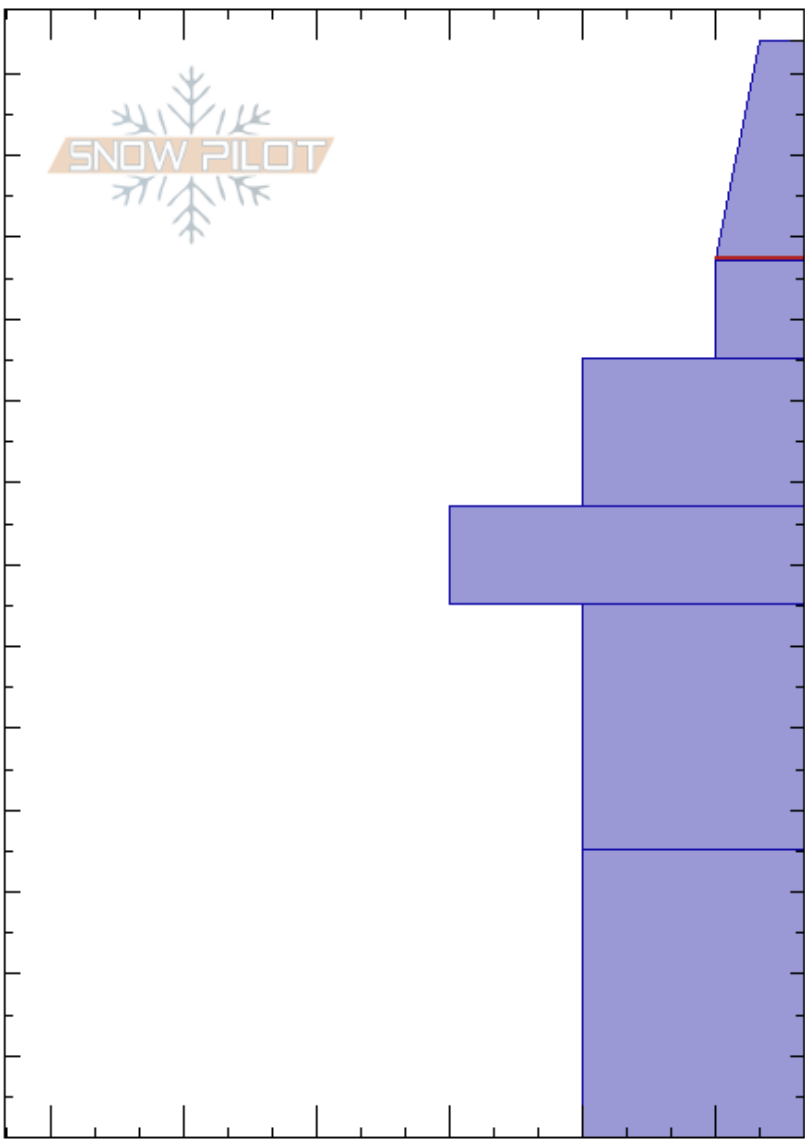

Mt Ellis
 Gallatin Range-N
 MT
 Elevation: 7150 ft
 Aspect: 80°
 Specifics: Cracking

Doug Chabot-Admin
 02/14/2023 - 11:00am
 Co-ord: 45.58896N, -110.96046W
 Slope Angle:
 Wind Loading: yes

Stability: Poor
 Air Temperature: -9°C
 Sky Cover: OVC
 Precipitation: S1
 Wind: E Light Breeze

HS: 134
 PF: 134 134-107cm: Problematic layer

Height (cm)	Crystal		ρ kg/m ³	Stability tests & Layer comments
	Form	Size		
134				
130				
120	+			
110				←ECTP2 @107cm
100	/			
90	□	1		
80				
70	□	1		
60				
50	□	1-2		
40				
30				
20	□	2-4		
10				
0				