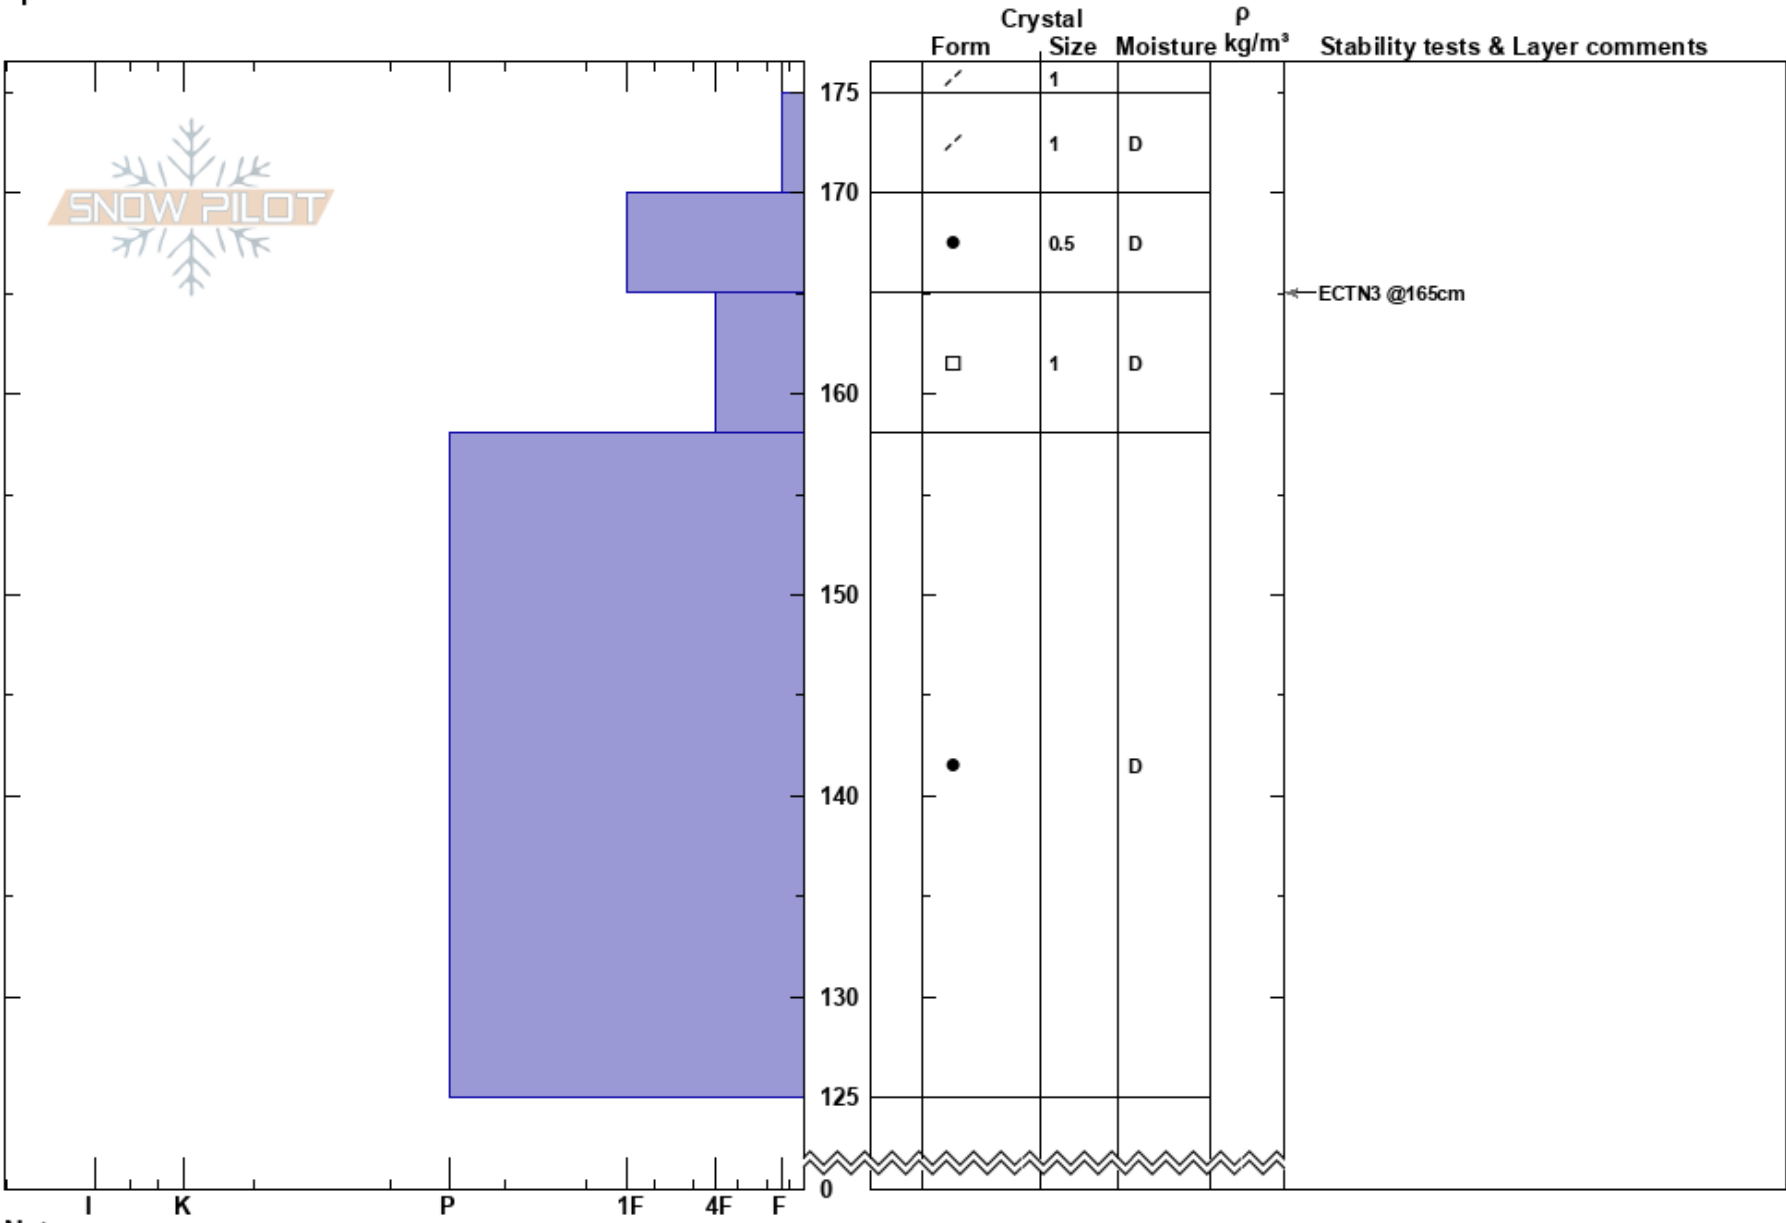

230214 Sister 6 HI  
 Loveland Pass  
 CO  
**Elevation:** 11835 ft  
**Aspect:** N  
**Specifics:**

Ryan Zarter  
 02/14/2023 - 12:45pm  
**Co-ord:** 39.67540N, -105.88730W  
**Slope Angle:** 35°  
**Wind Loading:** yes

**Stability:** HS: 175 **Layer Notes:**  
**Air Temperature:** -11°C  
**Sky Cover:** BKN  
**Precipitation:** S-1  
**Wind:** NW Light Breeze

**Notes:** Dug just above exploder 6 HI.