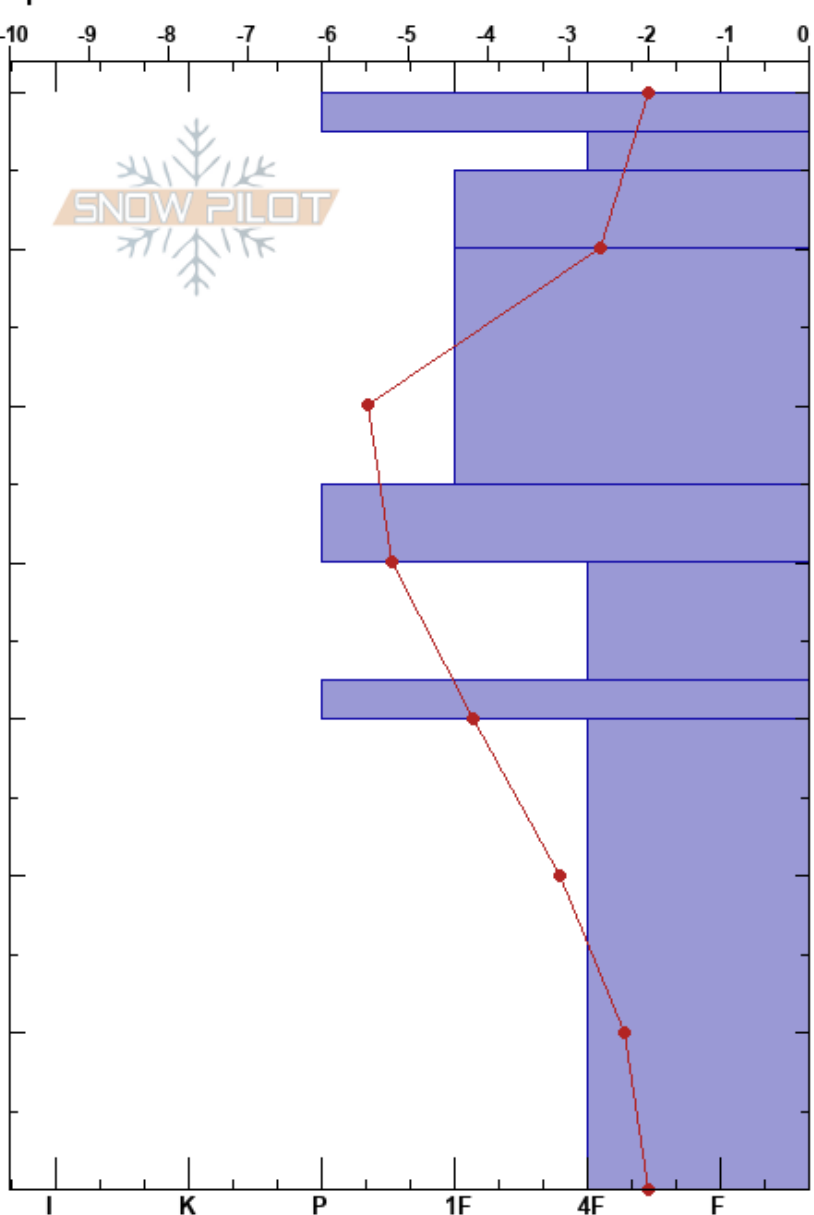

Little Water Summit #2
 Wasatch Range
 UT
 Elevation: 6502 ft
 Aspect: SE
 Specifics:

Benjamin Silberman
 02/10/2023 - 3:32pm
 Co-ord: 40.78600N, -111.70300W
 Slope Angle: 15°
 Wind Loading:

Stability:
 Air Temperature: -2.7°C
 Sky Cover: CLR
 Precipitation: NO
 Wind:

HS: 70
 Layer Notes:
 40-32.5cm: Potential for facets
 40-32.5cm: Problematic layer

Form	Crystal		Moisture	ρ kg/m ³	Stability tests & Layer comments
	Size				
-	0.3				
●	1				
■	1-1.5				
●	0.5-1				
■	1.5				
●	1			270	40-32.5cm: Potential for facets
■	0.5-1				
●	1-1.5				