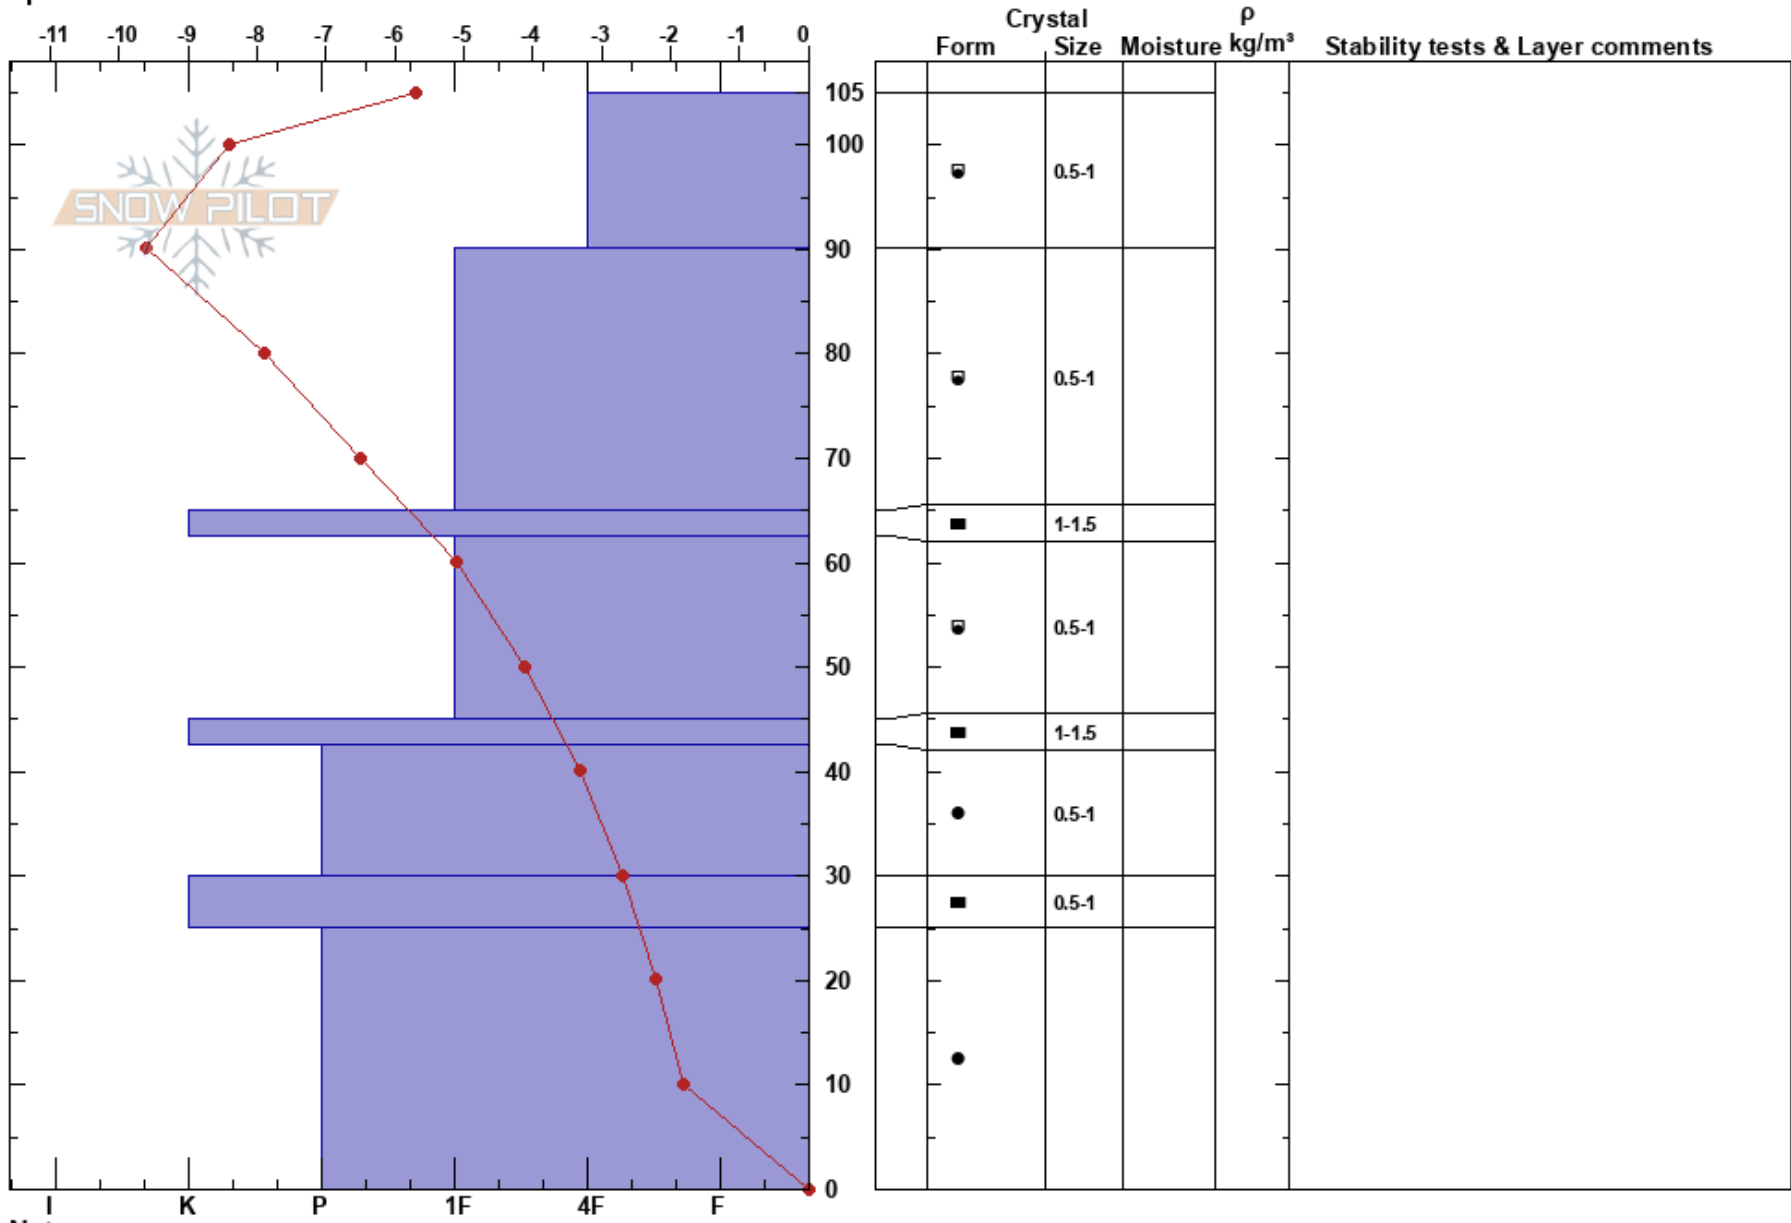

Little Water Summit #1
 Wasatch Range
 UT
 Elevation: 6405 ft
 Aspect: N
 Specifics:

Benjamin Silberman
 02/10/2023 - 2:02pm
 Co-ord: 40.78500N, -111.70300W
 Slope Angle: 20°
 Wind Loading:

Stability:
 Air Temperature: 0.6°C
 Sky Cover: CLR
 Precipitation: NO
 Wind:
 HS: 105
 Layer Notes:
 62.5-45cm: Problematic layer