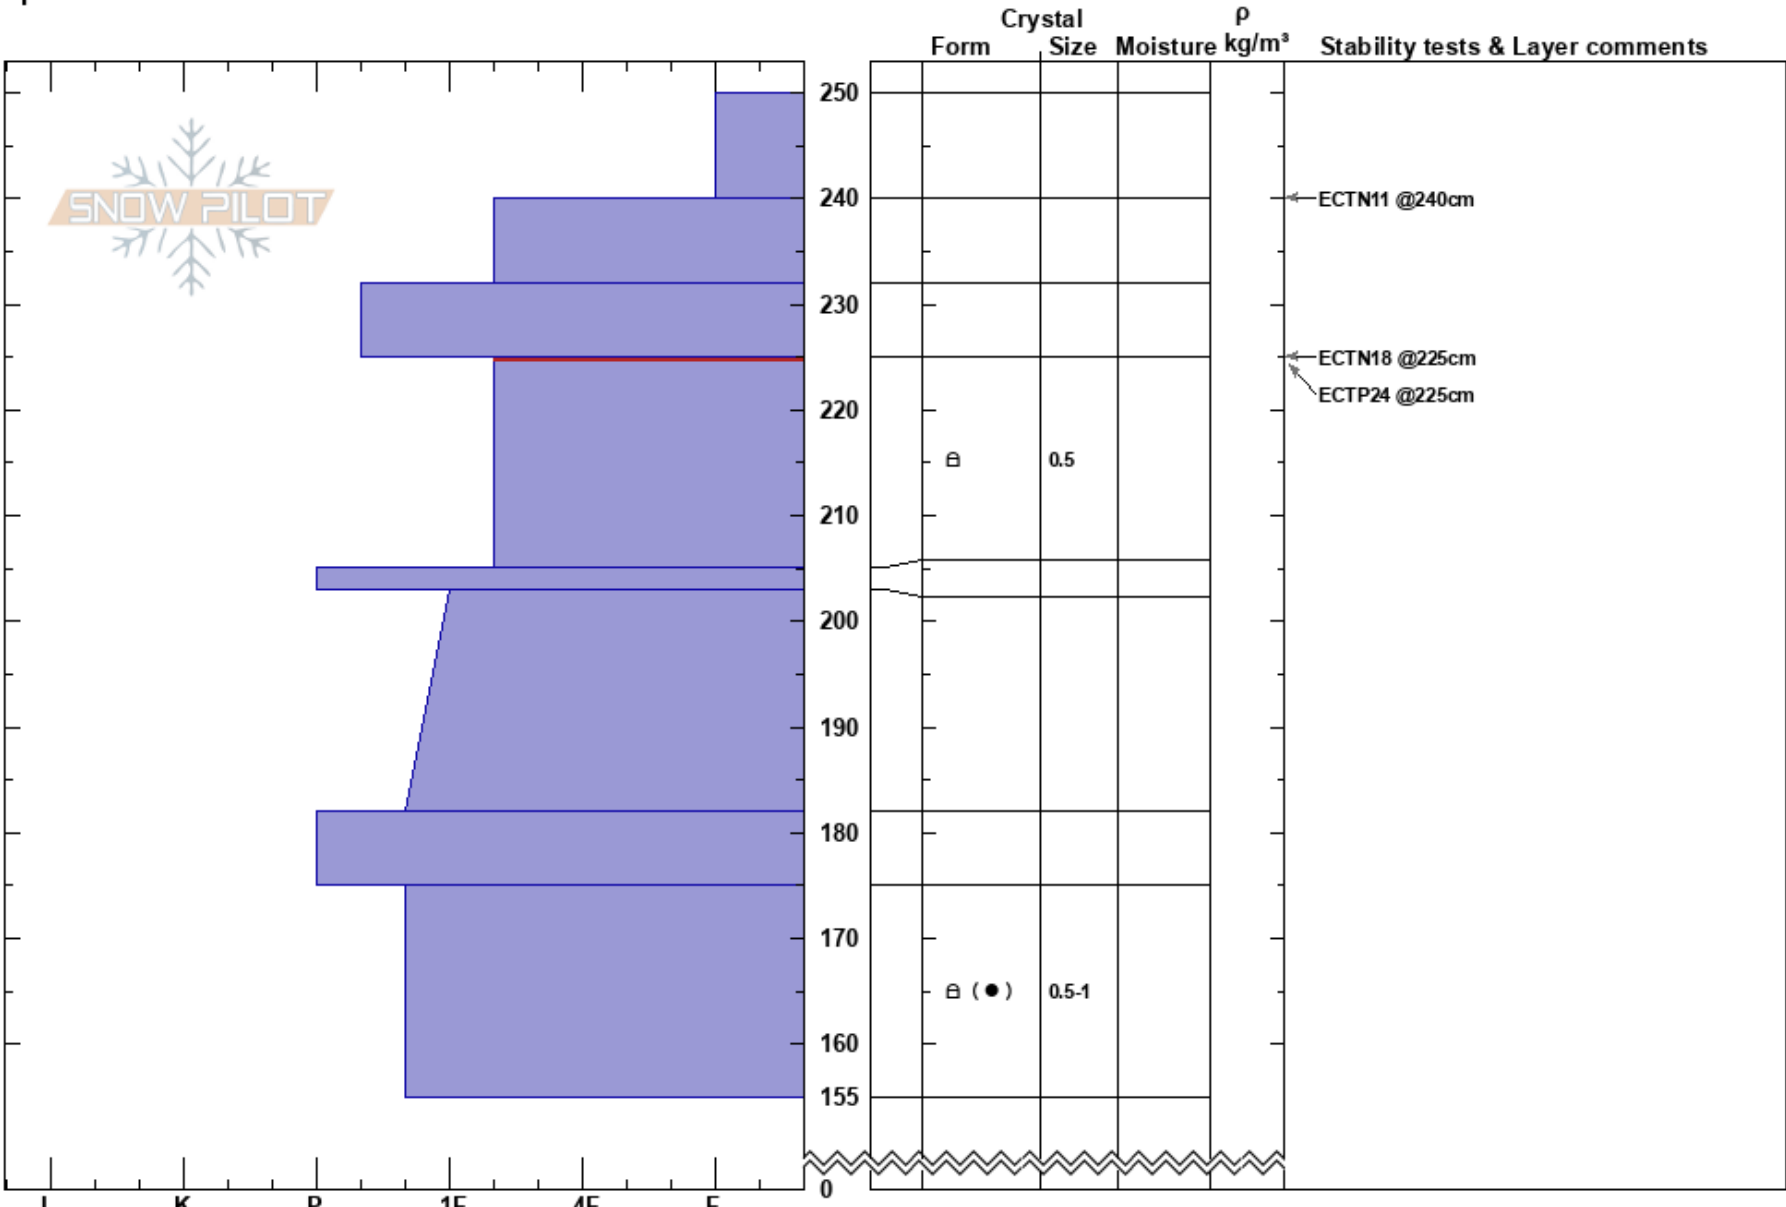

E.F Giant Steps 4  
 Uinta Range  
 UT  
**Elevation:** 10470 ft  
**Aspect:** 81°  
**Specifics:**

Jason Boyer  
 02/14/2023 - 12:15am  
**Co-ord:** 40.84027N, -111.06945W  
**Slope Angle:** 41°  
**Wind Loading:** previous

**Stability:** Very Good  
**Air Temperature:**  
**Sky Cover:** FEW  
**Precipitation:** NO  
**Wind:** NW Light Breeze

**HS:** 250  
 225-205cm: Problematic layer

Notes: