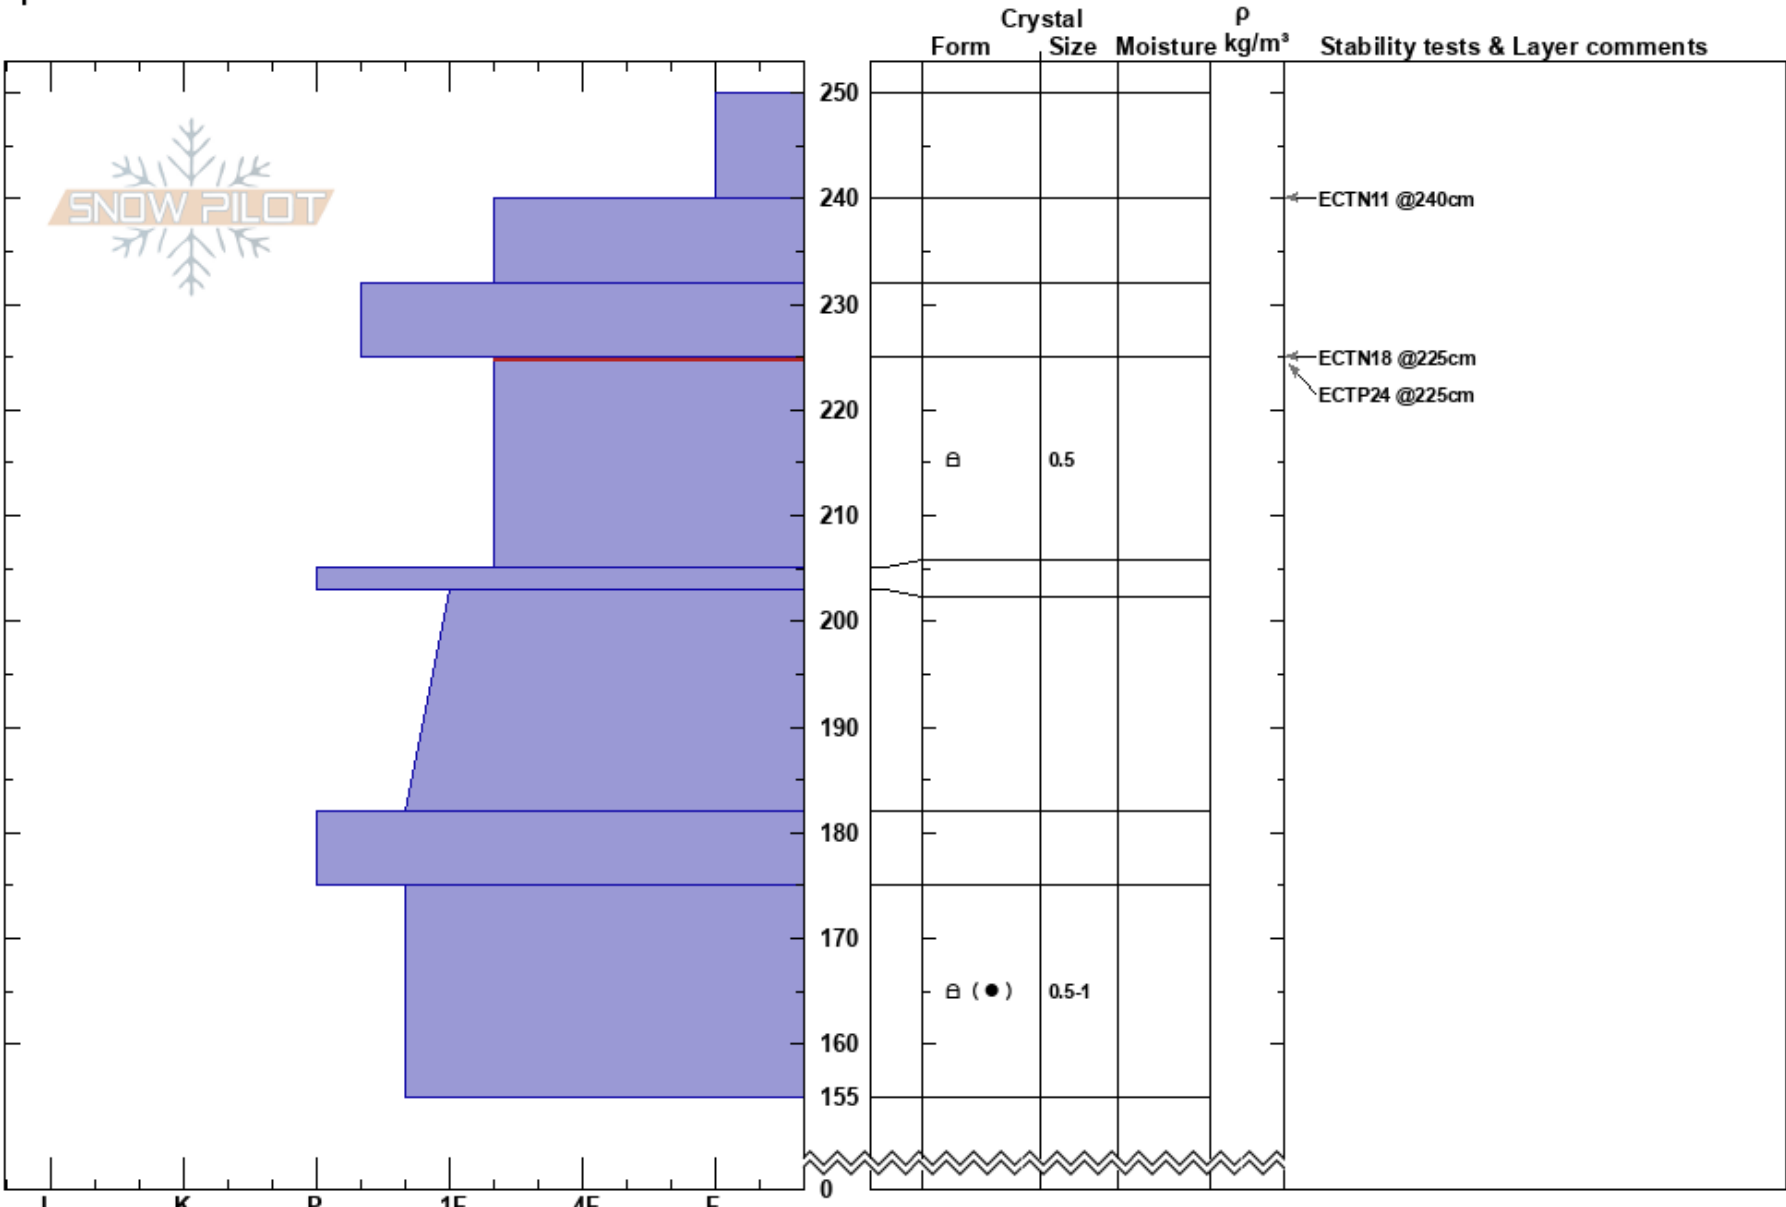

E.F Giant Steps 4
 Uinta Range
 UT
Elevation: 10470 ft
Aspect: 81°
Specifics:

Jason Boyer
 02/14/2023 - 12:15am
Co-ord: 40.84027N, -111.06945W
Slope Angle: 41°
Wind Loading: previous

Stability: Very Good
Air Temperature:
Sky Cover: FEW
Precipitation: NO
Wind: NW Light Breeze

HS:250
 225-205cm: Problematic layer

Notes: